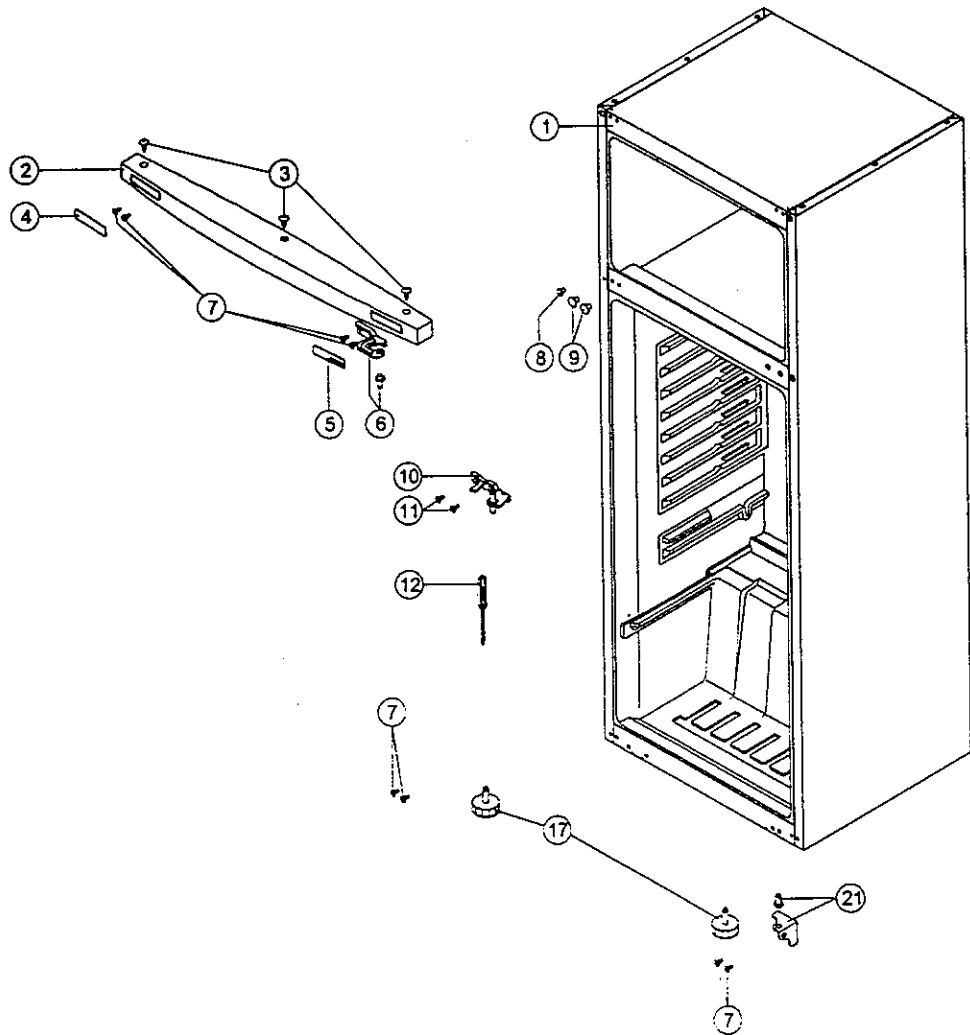

VESTEL

VESTEL WHITE GOODS
CONSUMER SERVICE

VESTEL REFRIGERATOR SPARE PARTS LIST

VESTEL MODEL:

RT 345V

MODEL :

1151 WT

(U.S.A. / AVANTI PRODUCTS)

CODE :

10009091

S		MAY 2001
	EXTERIOR PARTS	

	TECHNICAL DEPARTMENT
--	-------------------------

		MAY 2001
EXTERIOR PARTS LIST		

NO	CODE	PARTS NAME	1151 WT
1	20064537	ASSY URT CAB/345T (UL)	1
2	40007001	HEAD PANEL ASSY/ 345	1
3	35000743	SCREW DYED 4.2*9.5 DIN 7981 YSB	3
4	40002258	HEAD PANEL CAP LEFT	1
5	40002257	HEAD PANEL CAP RIGHT	1
6	35001710	TOP HINGE DYED / 345P	1
7	35000714	SCREW M5*14 WN 1342-H EJOT	8
8	40004842	CAP SMALL	1
9	40004843	CAP BIG	2
10	35001708	MIDDLE HINGE / 345	1
11	35001709	SCREW M5*14 WN 1342-H EJOT DYED	2
12	40002216	TUNNEL DRAIN PLUG	1
17	45000563	STATIONARY FOOT	2
21	35000735	BOTTOM HINGE/345	1