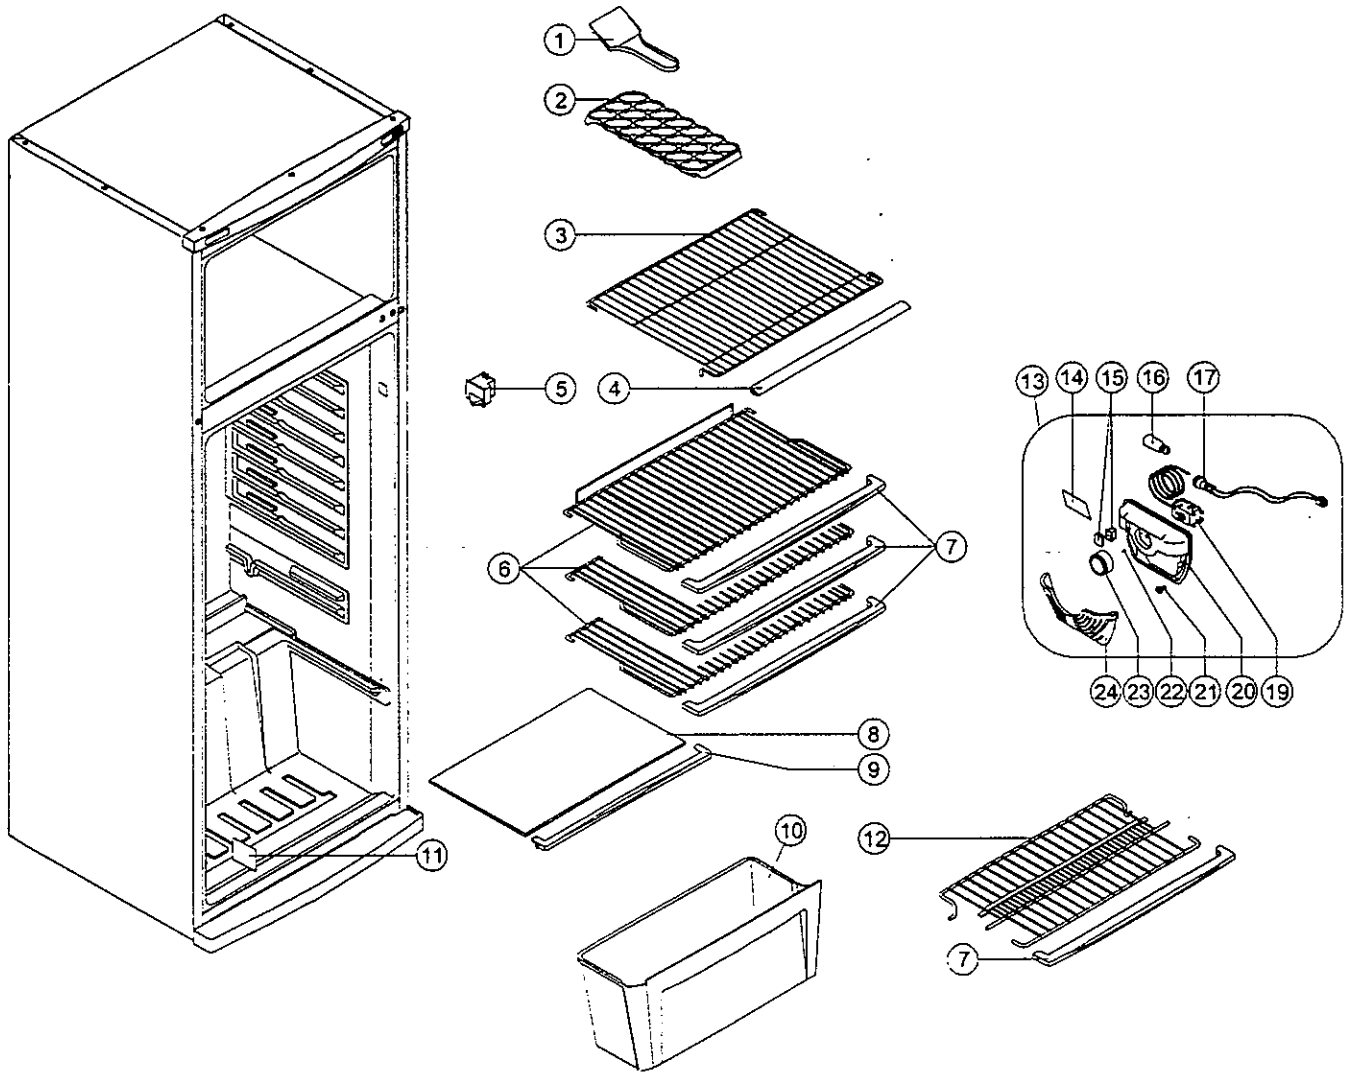

MAY 2001
	INTERIOR PARTS	

	TECHNICAL DEPARTMENT