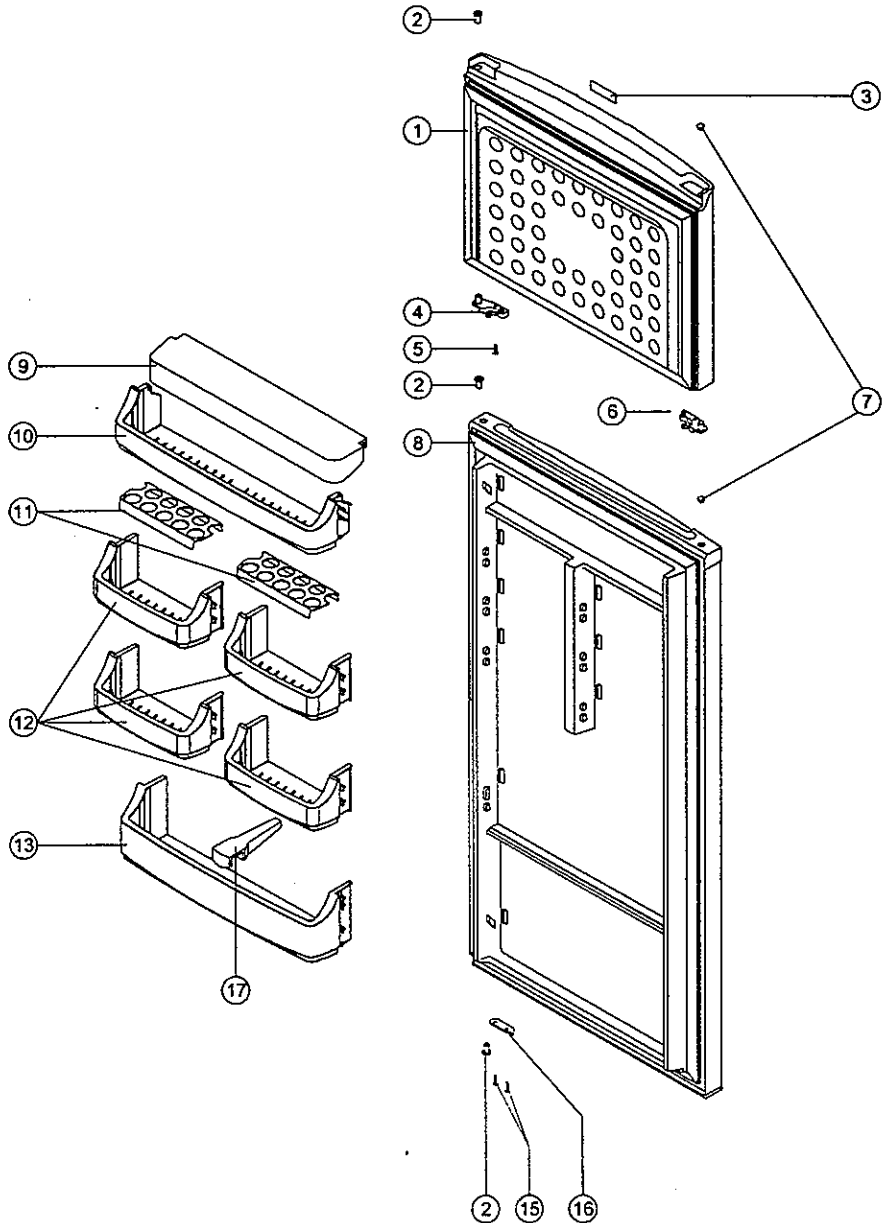

VESTEL WHITE GOODS	VESTEL REFRIGERATOR	MAY 2001
	DOOR ASSY. PARTS	

VESTEL WHITE GOODS CONSUMER SERVICE	TECHNICAL DEPARTMENT