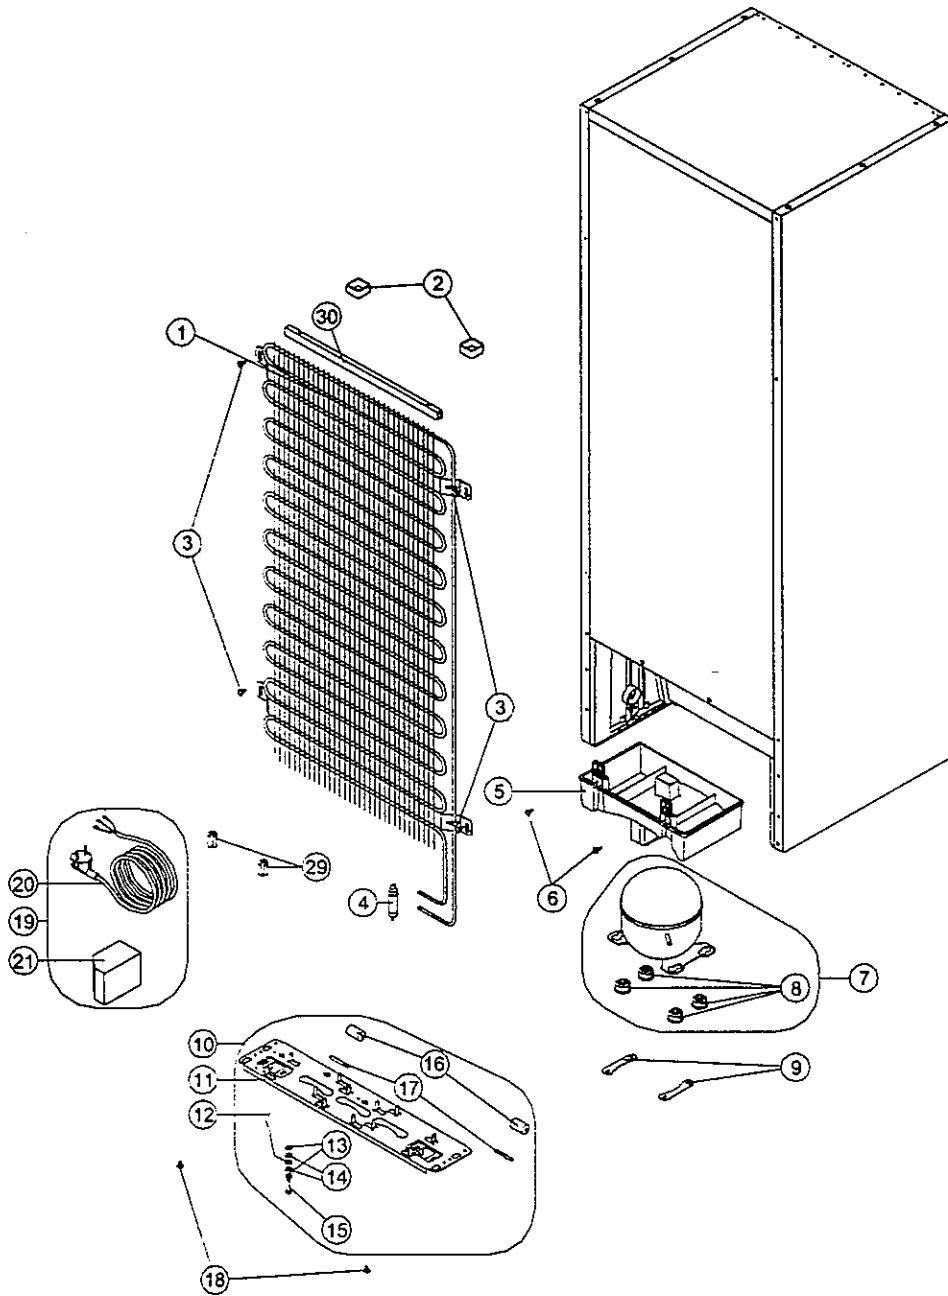

UNIT PARTS	MAY 2001

	TECHNICAL DEPARTMENT