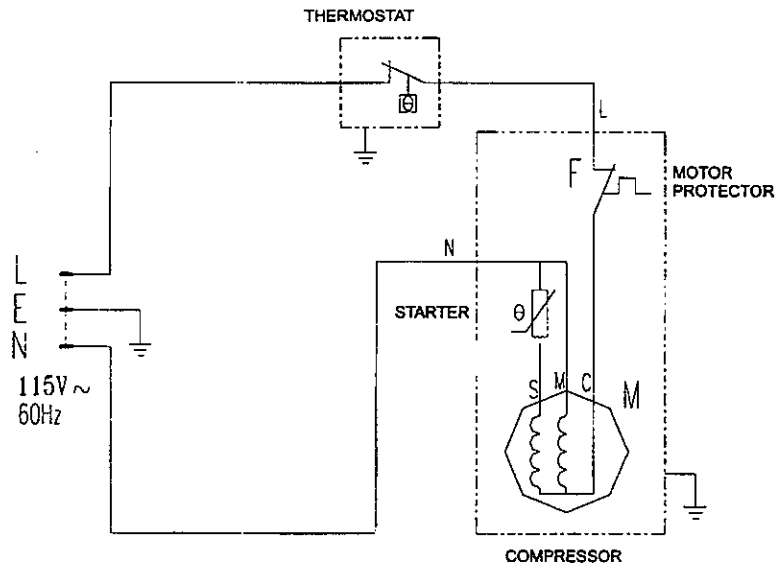

COOLING SYSTEM

1. Compressor
2. Condenser
3. Filter and Drier
4. Capillary
5. Evaporator
6. Accumulator