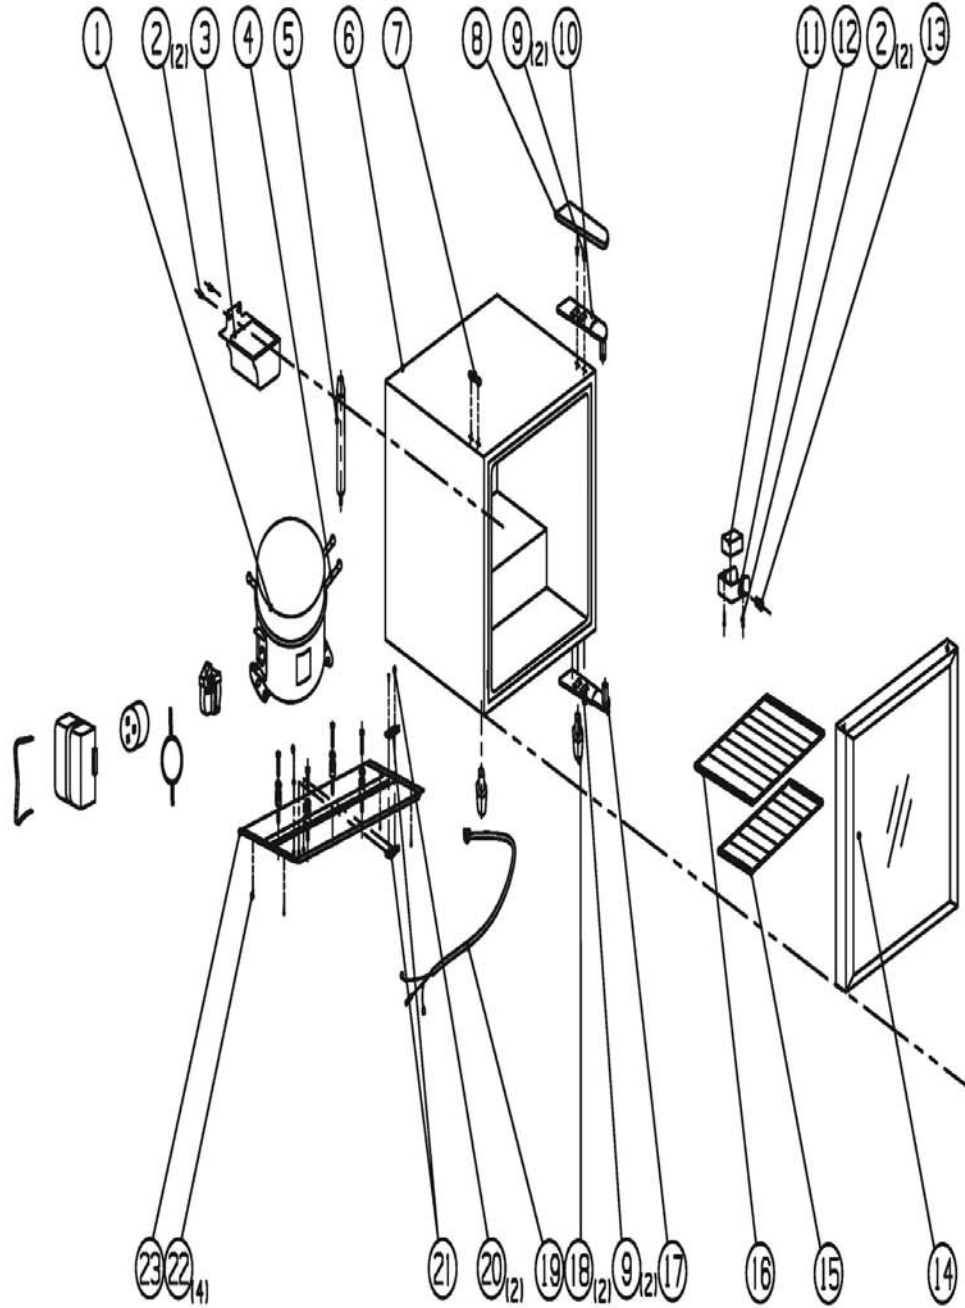

BCA193BG Exploded View

Spare Part List

No.	Item Code	Material Name	Quantity
1	QDH2511G	Compressor	1
2	N/A	Self Tapping Screw	4
3	1.06.TQ4421-003	Water disposal pan	1
4	N/A	Process Tube	1
5	112481	Drier Filter	1
6	N/A	Foamed Cabinet	1
7	1.06.TQ6211-001	Hinge Hole Cover	1
8	1.06.TQ3211-001	Upper Hinge Cover	1
9	N/A	Flange Screw	4
10	1.11.01001TQ-01	Upper hinge	1
11	1.32.2521X0-1TQ	Thermostat	1
12	BCA193BG-12	Thermostat enclosure	1
13	BCA193BG-13	Temp.control knob	1
14	BCA193BG-14	Glass Door	1
15	BCA193BG-15	Steel Wire Shelf A	1
16	BCA193 BG-16	Steel Wire Shelf B	1
17	1.11.03001TQ-01	Lower hinge	1
18	1.06.TQ2170-001	Adjustable leg	2
19	1.13.Y40160-104	Y type Screw	2
20	1.28.AA2006-001	Power Supply Cord	1
21	1.06.TQ2780-041	Clip of Power Supply Cord	1
22	1.13.G60280-104	Flange Screw	4
23	1.11.04001TQ-02	Compressor Base	1