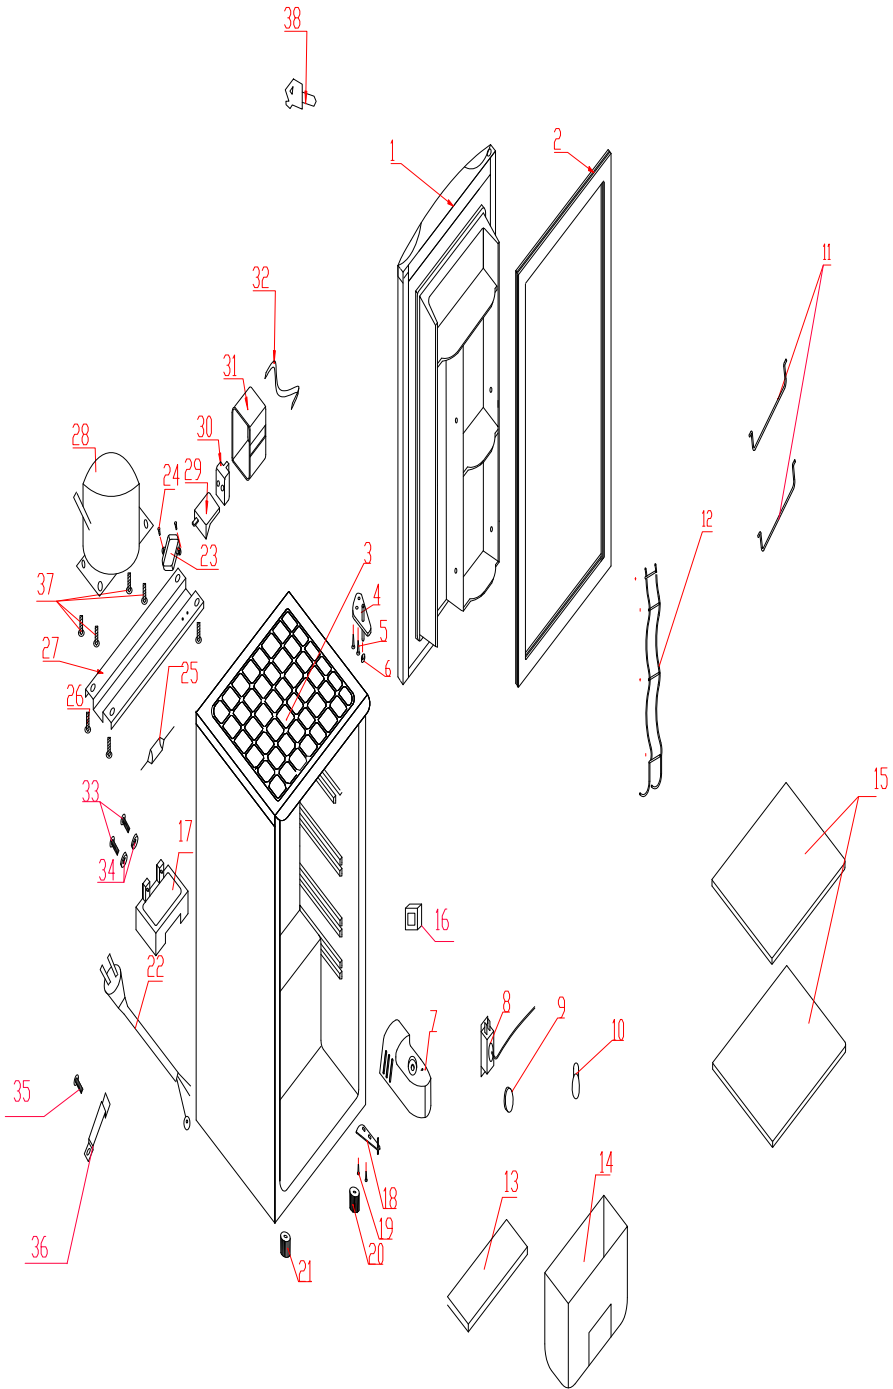

BC-130(BCA44995SL)EXPLODED VIEWS

## (BCA4499SSL) PART LIST

NO	PART NAME	QTY
1	Foamed Door	1
2	Gasket	1
3	Cabinet	1
4	Upper Hinge	1
5	Self Tapping Screw	2
6	Limit Block	1
7	Thermostat Box	1
8	Thermostat	1
9	Thermostat Knob	1
10	Light Bulb	1
11	Bottle Bar	2
12	Easily pull a bottle of	1
13	Crisper Cover	1
14	Crisper	1
15	Glass Shelf	2
16	Door Switch	1
17	Evaporator Plate	1
18	Under Hinge	1
19	Self Tapping Screw	3
20	Adjustable Foot	1
21	Fixed Leg	1
22	Power Supply Cord	1
23	Terminal Box	1
24	Self Tapping Screw	2
25	Drier	1
26	Self Tapping Screw	4
27	Compressor Base	1
28	Compressor	1
29	Overload Protec	1
30	PTC Starter	1
31	Relay Cover	1
32	Relay Band	1
33	Self Topping Screw	2
34	Plastic Pothook	2
35	Self Topping Screw	1
36	Main Wire Fixation	1
37	Bolt	4
38	key	1