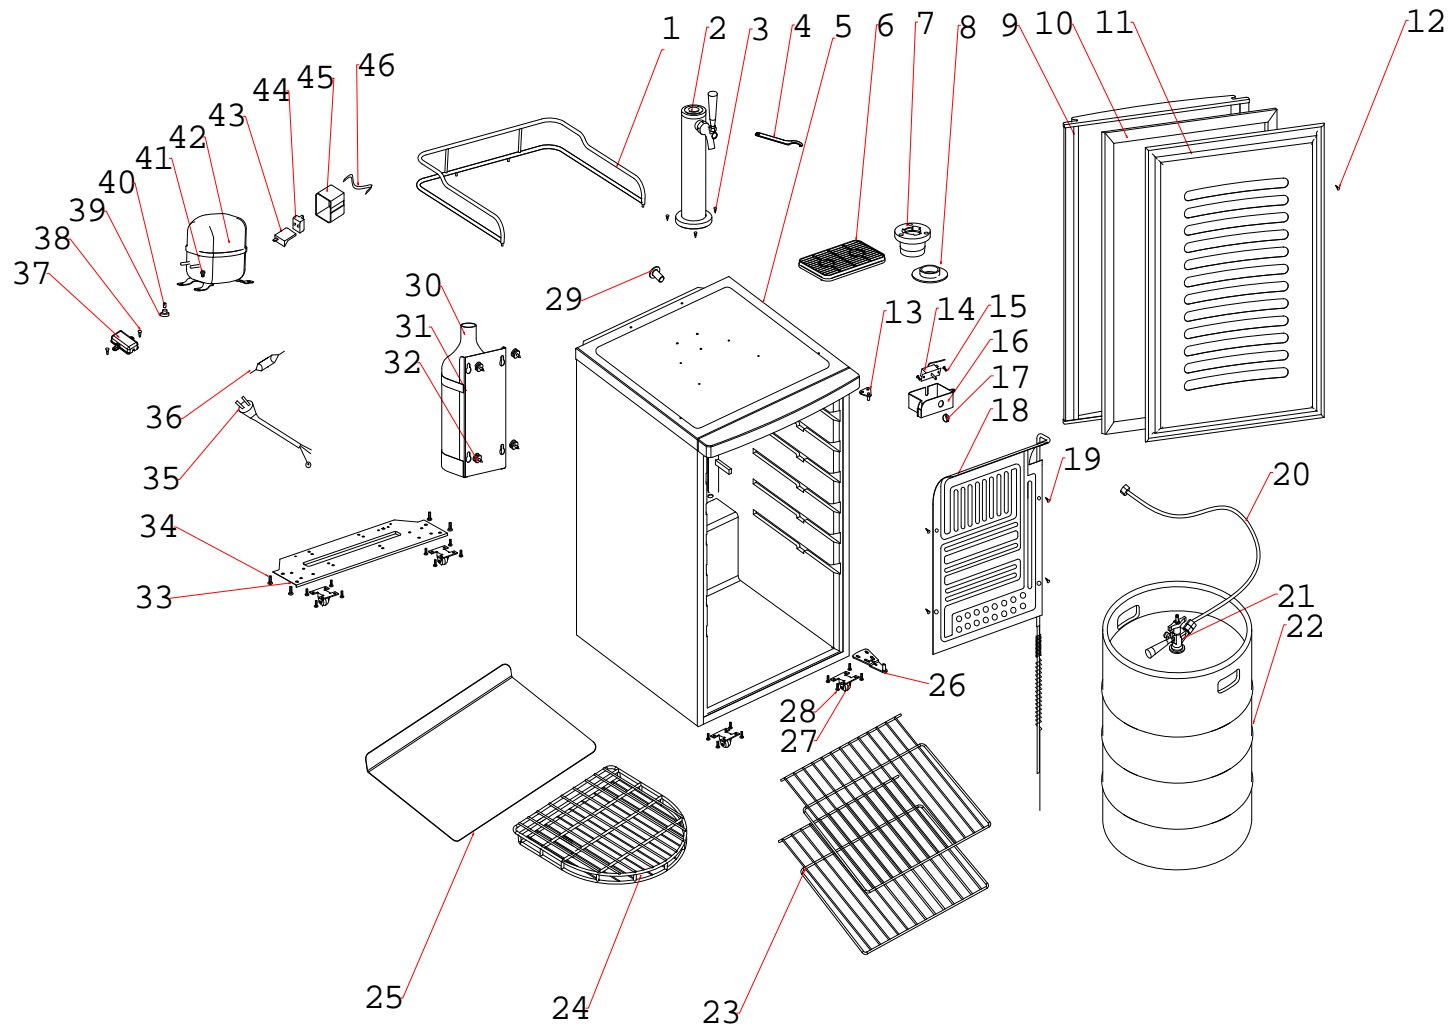

Exploded View for BD6000

Part List for BD6000

No.	symbol		QTY
1	B170.0-1	Guardrail	1
2	B170.0-2	Chrome Beer Tower	1
3		Tapping Screw	3
4	B170.0-3	Spanner	1
5	B170.1	Cabinet Urethane Assembly	1
6	B170.0-4	Water Collection Reservoir	1
7	B170.0-5	Fastener-1	1
8	B170.0-6	Fastener-2	1
9	B170.2	Door Assembly	1
10	B170.2-2	Door Gasket	1
11	B170.2-1	Door Liner	1
12		Tapping Screw	24
13	B110.4	Top Hinge	1
14	B170.0-9	Thermostat	1
15		Tapping Screw	2
16	B102.0-2	Thermostat Enclosure	1
17	B102	Thermostat Knob	1
18	B170.0-7	Evaporator	1
19		Tapping Screw	4
20	B170.0-12	Hoses	1
21	B170.0-11	Valve	1
22	B170.0-10	Beer Pot	1
23	B170.0-8	Shelves	2
24	B170.0-13	Beer Pot Bracket	1
25	B170.0-14	Bracket Base	1
26	B151.2.9	Bottom Hinge	1
27	B170.0-19	Idler wheel	4
28		Screw	16
29	B170.0-17	Guardrail Insert	1
30	B170.0-16	CO ₂ Tank	1
31	B170.0-15	CO ₂ Tankholder	1
32	B103.0-2	Botton	4
33	B170.0-18	Compressor Base	1
34		Fixed Bolt	4
35	B102.1	Power Supply Cord	1
36	B143.0-18	Drier	1
37	B107.0-2	Relay Cover	1
38		Tapping Screw	2
39		Grommet	1
40		Bushing	1
41		Bolt	4
42	B170.0-20/0	Compressor	1
43	B170.0-20/1	Over Load Protector	1
44	B170.0-20/2	PTC Starter	1
45	B170.0-20/3	Wire Cover	1
46	B170.0-20/4	Relay Band	1