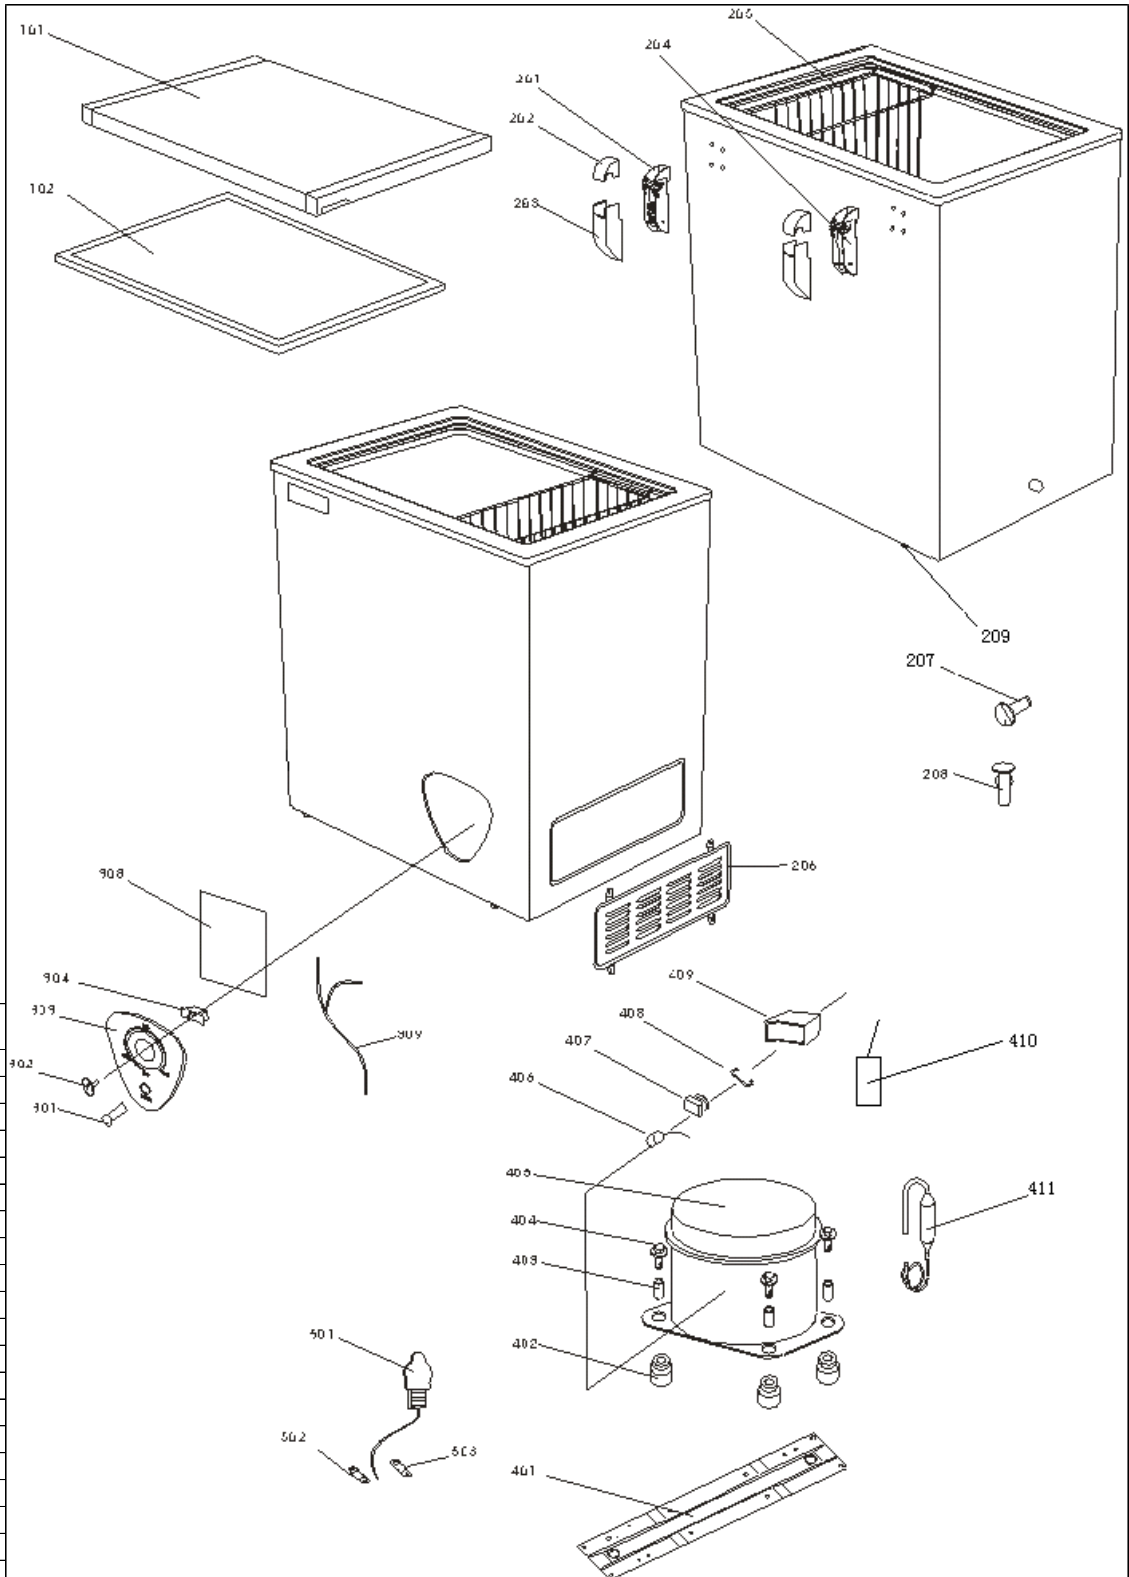

CF103

CF103 Parts List

No	Part No	Part Description	Quantity	Remark
101	6270800738	Foamed door assy	1	
102	6160100165	Door gasket	1	
201	6120400083	Hinge assy	1	
202	6111600048	Upper cover hinge	2	
203	6111600044	Lower cover hinge	2	
204	6120400030	Hinge assy	1	
205	6210600113	Basket	1	
206	6100300722	Side cover	1	
207	6111600071	Pipe lid	1	
208	6210900094	Cap drain	1	
209	6110400049	Leg	4	
301	6140400047	Lamp	1	
302	6120800010	Thermostat knob	1	
303	6110600105	Thermostat panel	1	
304	6140100017	Thermostat	1	
306	6150100620	Compressor wires	1	
401	6100900093	Compressor panel	1	
402	(see remark)	Rubber grommet	4	Ordered as part of Compressor Assy.
403	(see remark)	sleeve	4	Ordered as part of Compressor Assy.
404	6170200041-	Fasten bolt	4	
405	6130400645	Compressor	1	
406	(see remark)	PTC starter	1	Ordered as part of Compressor Assy.
407	(see remark)	Overload protectror	1	Ordered as part of Compressor Assy.
408	(see remark)	PTC starter Cover Clip	1	Ordered as part of Compressor Assy.
409	(see remark)	Relayer fasten belt	1	Ordered as part of Compressor Assy.
410	(see remark)	Running capacitor	1	Ordered as part of Compressor Assy.
501	6130600022	Drier	1	
501	6150500064-34	Power supply cord with plug	1	
502	6121000014	Upper plate of supply cable clamp	1	
503	6121000017	Lower plate of supply cable clamp	1	