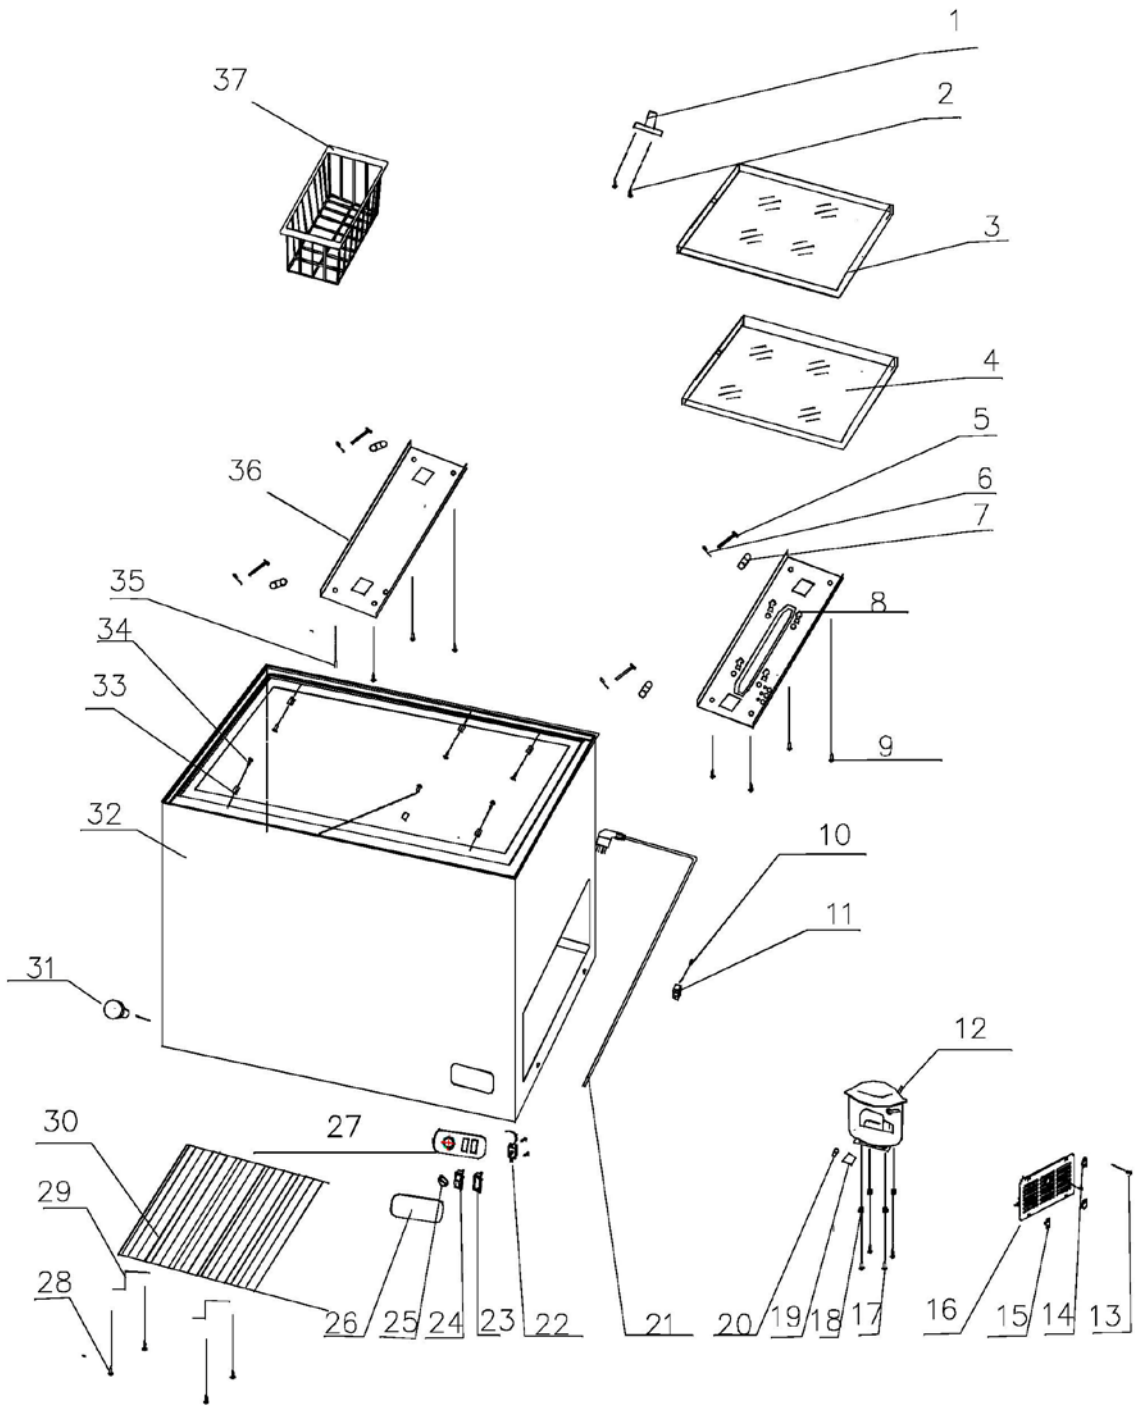

SD-210B /TCF-21Q CF208G Series Exploded View List

CF-208G Exploded View List

No.	Description	Quantity
1	lock	1
2	Screw ST3.5x13	1
3	Upper glass door	1
4	Lower glass door	1
5	axes \varnothing 6*60	1
6	uncork pin2*20	4
7	truckle	1
8	Compressor Base	1
9	Screw ST4.8x16	4
10	Screw ST4.2x25	1
11	Lower Clip Of Power Supply Cord	1
12	Compressor	1
13	Screw ST4.2x13	2
14	Upper fix clip	2
15	Lower fix clip	2
16	Compressor Cover	1
17	Screw M6*28	4
18	Compressor with washer	1
19	Relay	1
20	Overload protector	1
21	Power Supply Cord With Plug	6
22	Thermostat	1
23	Power indicator light	1
24	fast cold Switch	1
25	Temperature Control Knob	1
26	display cover	1
27	display	1
28	Screw ST4.8x16	4
29	Condenser bracket	4
30	Condenser	1
31	drain plug	1
32	Body Of Refrigerator	1
33	Screw ST2.9x13	6
34	door shaft	6
35	Flange Screw ST4.8x16	4
36	truckle base	1
37	basket	1