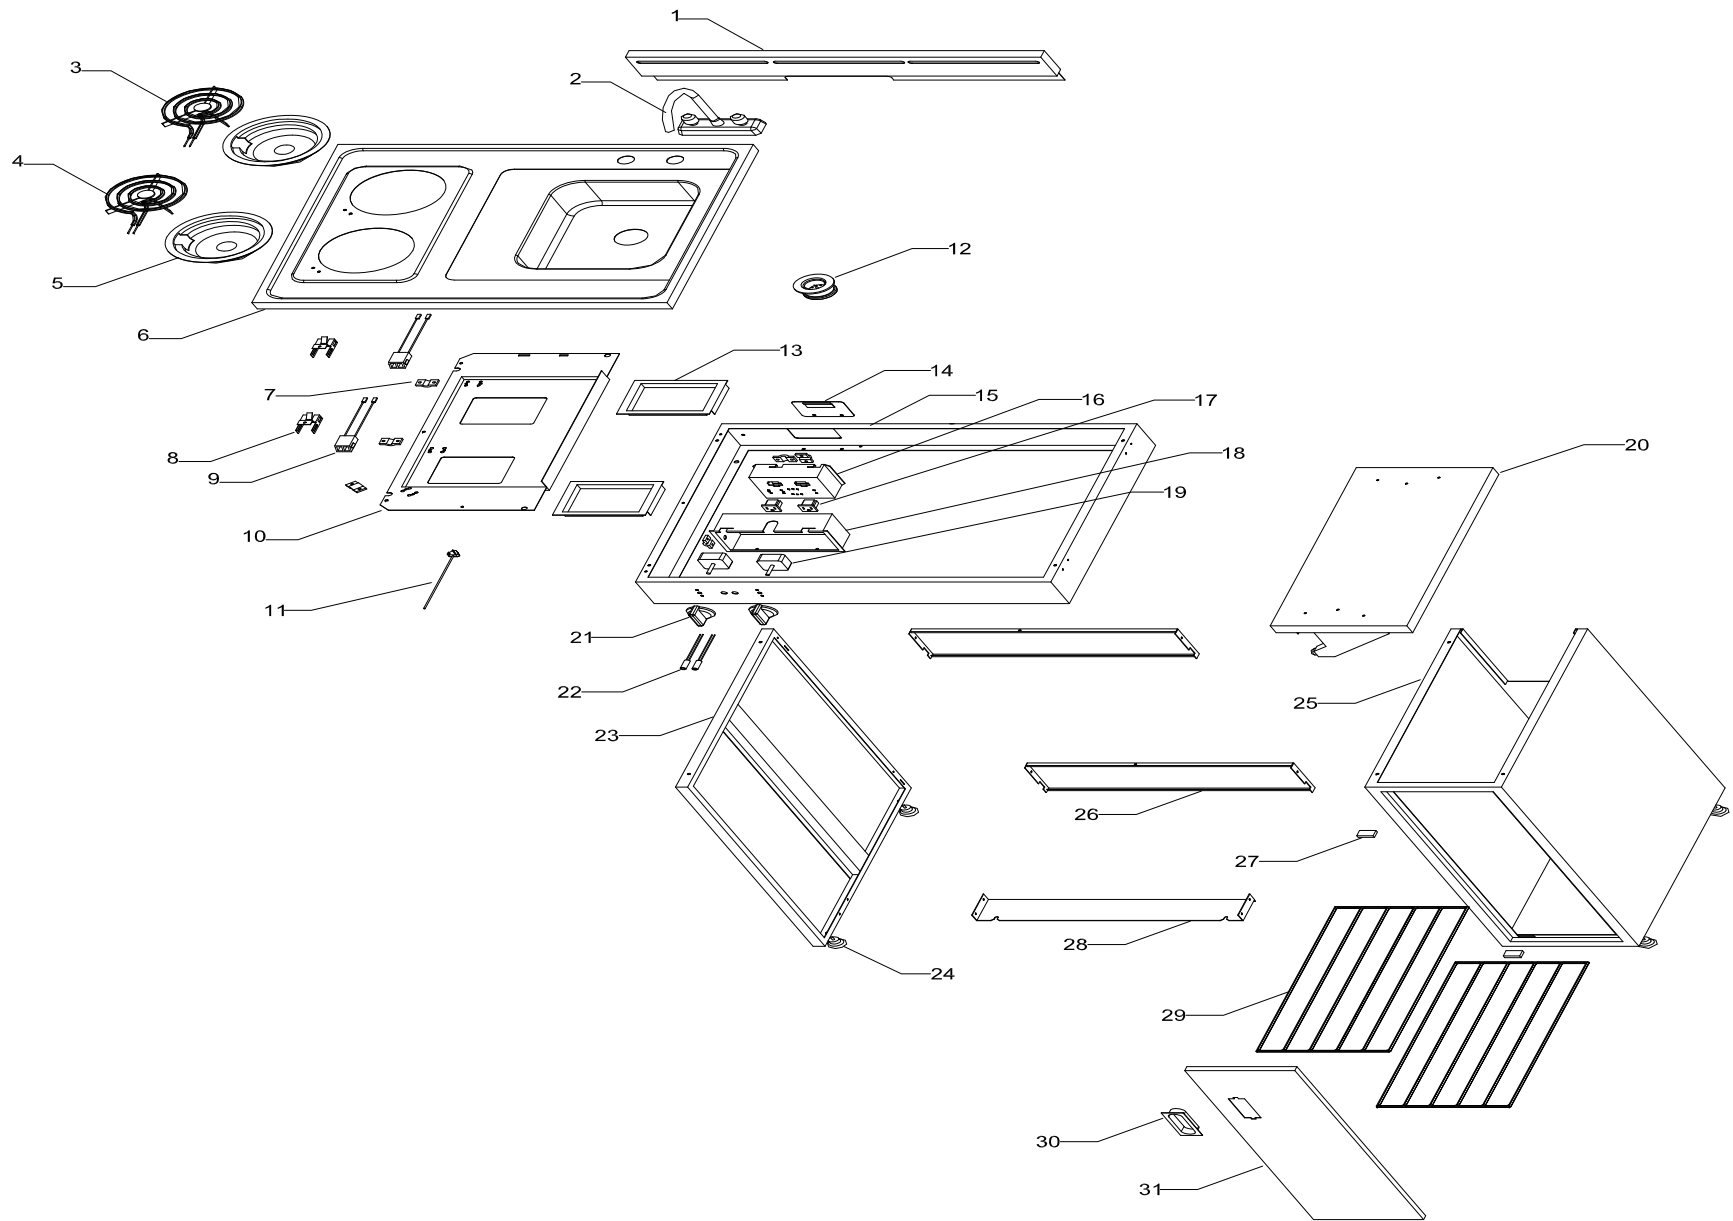

CK30-1 Exploded View

CK30-1 Parts List

No.	Parts No.	Description	Q'ty
1	CK30-01N	S/S Back Splash New Style	1
2	CK30-04	Water Faucet	1
3	CK30-02N	500W Burner New Style	1
4	CK30-03N	900W Burner New Style	1
5	CK30-04N	Reflector Bowl New Style	2
6	CK30-05N	S/S Counter Top New Style	1
7	CK30-09	Cord Clamp	5
8	CK30-08N	Metal Clip	2
9	CK30-09N	Connector	2
10	CK30-10N	Bottom Plate	1
11	CK30-11N	Power Supply Cord for Burners	1
12	CK30-07	Sink Strainer	1
13	CK30-14N	Water Drip Tray	2
14	CK30-15N	Junction Box Cover	1
15	CK30-15	Middle Cabinet	1
16	CK30-17N	Junction Box	1
17	CK30-18N	Receptacle	2
18	CK30-19N	Electrical Box	1
19	CK30-10N	Power Switch New Style	2
20	CK30-26	Side Tray (Accessory)	1
21	CK30-16	Knob	2
22	CK30-23N	Indicating Light	2
23	CK30-17	Left Plate	1
24	CK30-19N	Leg	6
25	CK30-25	Bottom Cabinet	1
26	CK30-18	Reinforce Plate	2
27	CK30-24	Magnetic Part	2
28	CK30-20	Bottom Supporter Plate	1
29	CK30-21	Wired Shelf	2
30	CK30-23	Handle	1
31	CK30-22	Metal Door	1