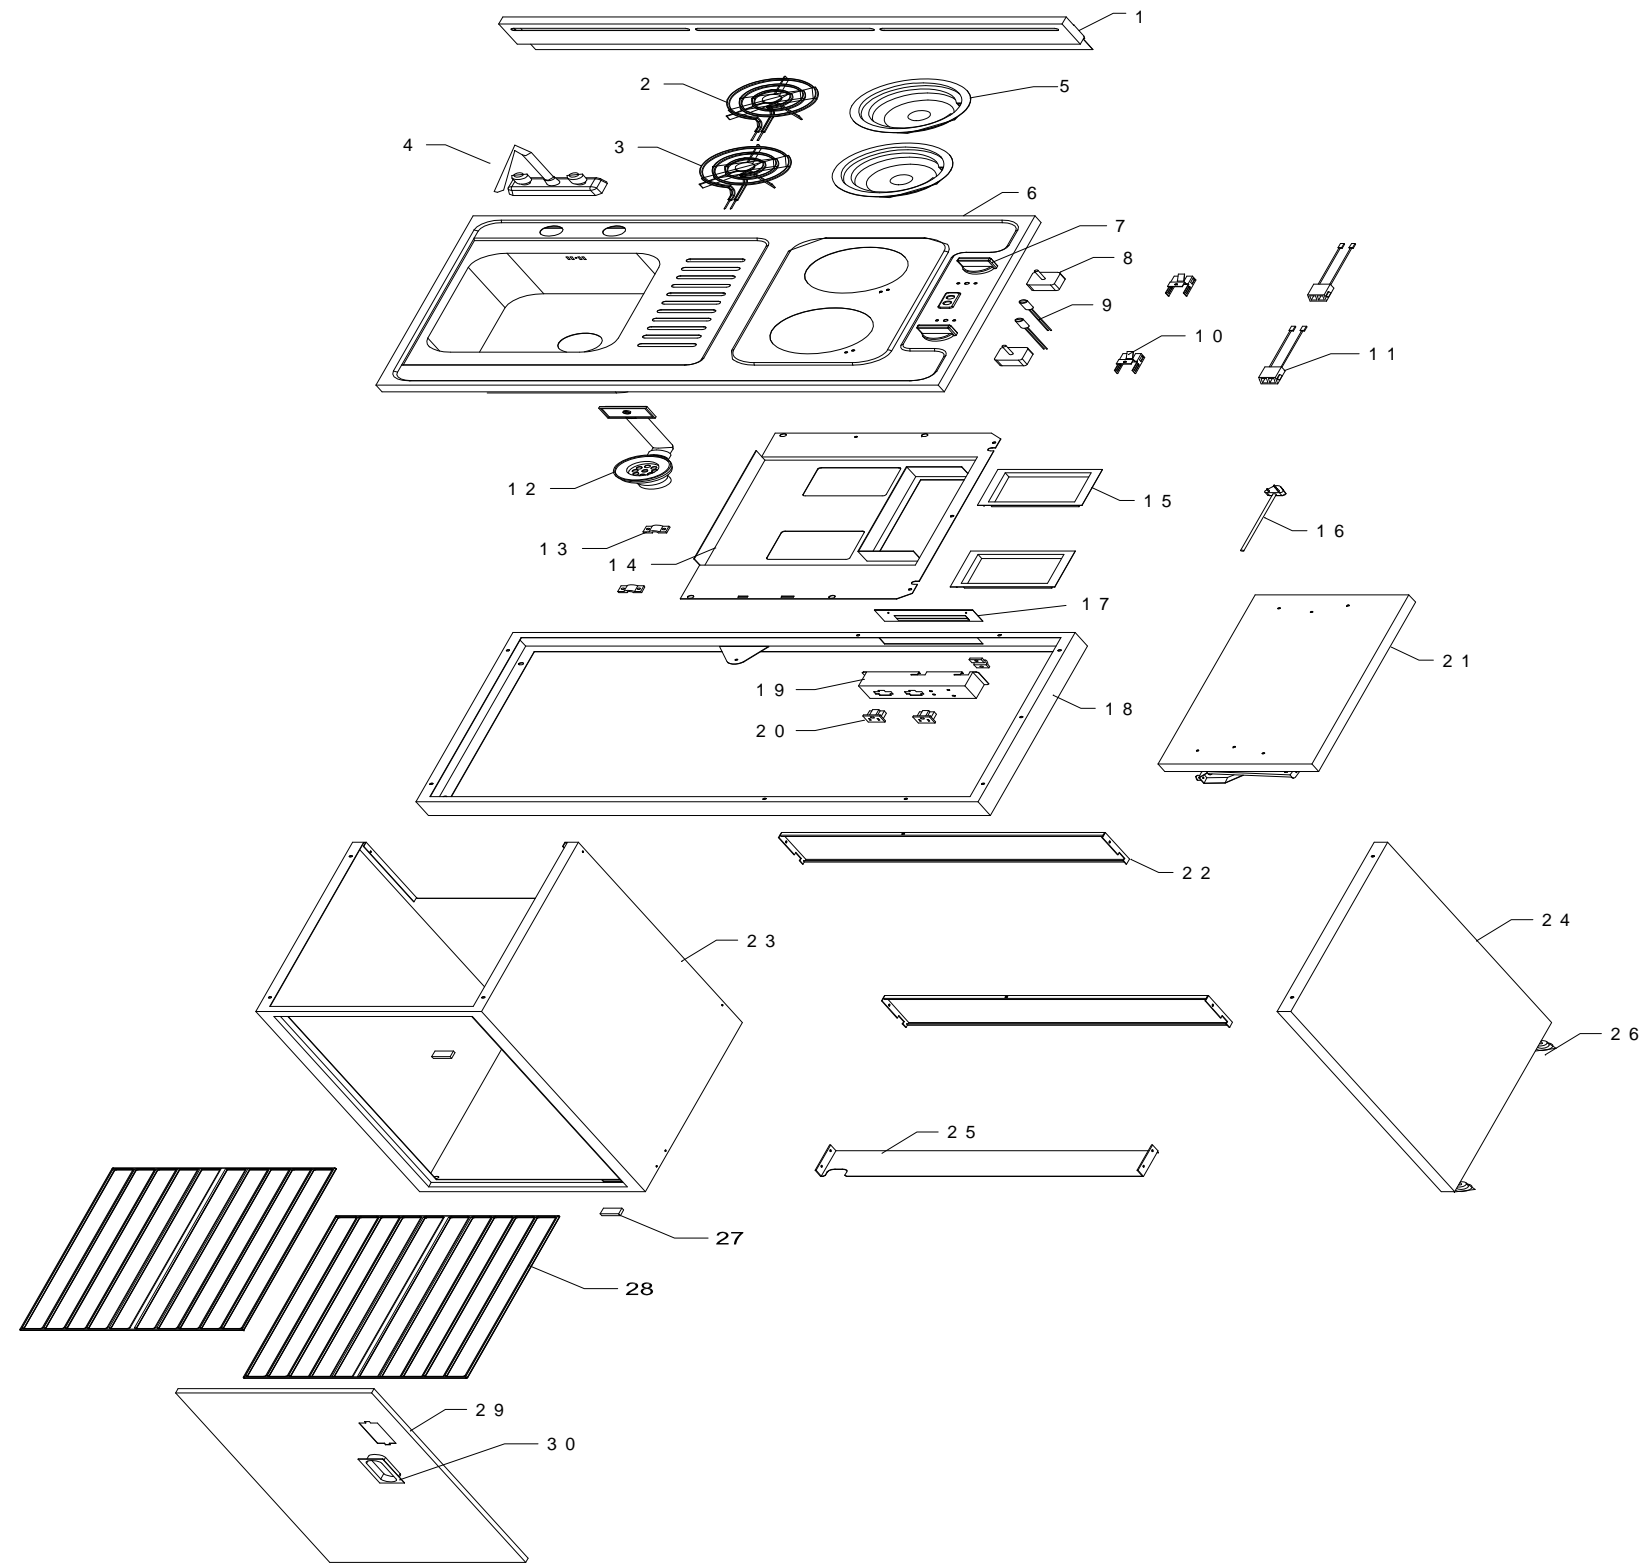

Explosion View

CK36-01	Backsplash	Parts List	
CK36-02	500W burner		
CK36-03	900W burner		
CK36-04	Faucet		
CK36-05	Reflector Bowl		
CK36-06	S/S countertop		
CK36-07	Knob		
CK36-08	Power Switch		
CK36-09	Indicating Light		
CK36-10	Meal Clip		
CK36-11	Connector		
CK36-12	Stainer		
CK36-13	Clamp		
CK36-14	Electrical Box Tray		
CK36-15	Water Drip Tray		
CK36-16	Power Supply Cord for burner		
CK36-17	Junction Box Door		
CK36-18	Countertop Holder		
CK36-19	Junction Box		
CK36-20	Receptacle		
CK36-21	Side Tray (accessory)		
CK36-22	Reinforcing Plate		
CK36-23	Bottom Cabinet		
CK36-24	Side Plate		
CK36-25	Bottom Supporting Plate		
CK36-26	Leg		
CK36-27	Magnetic Part		
CK36-28	Shelf		
CK36-29	Door		
CK36-30	Handle		