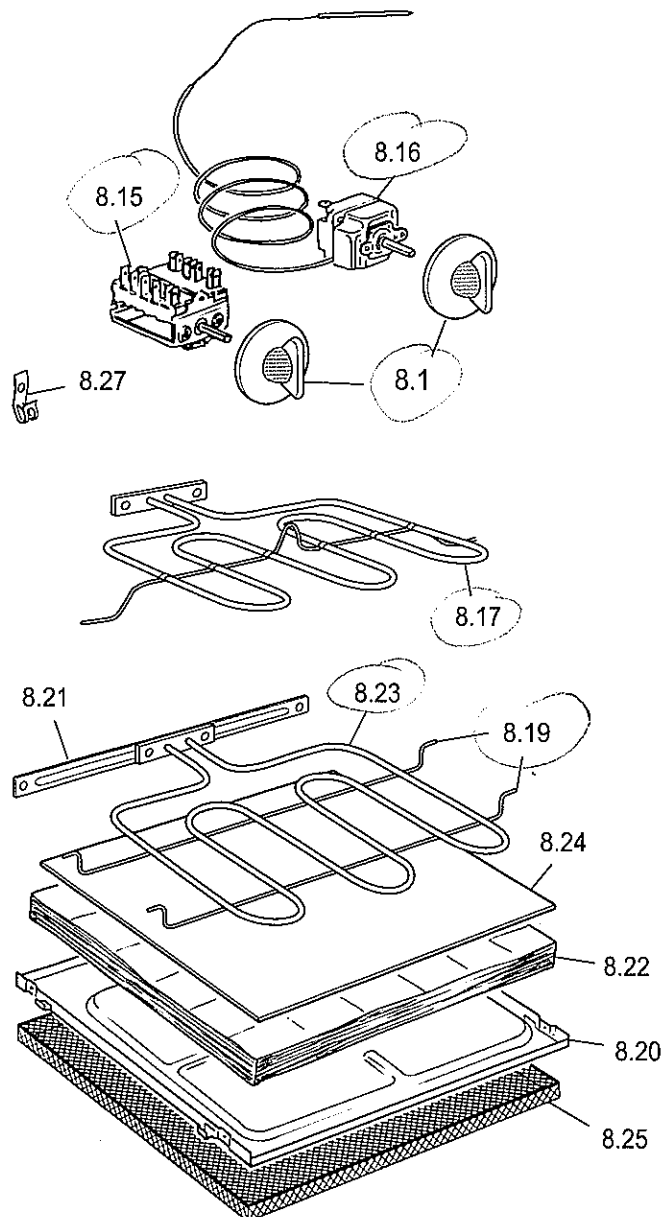

Cooker

DER 200 W

DER 200 W

C5N0AV004W

tav. 1
cat. 18.C3939

DER 200 W

C5N0AV004W

tav. 2
cat. 18.C3939

REF.	CODE	DESCRIPTION
<u>1.1</u> <u>1</u>	103934035	Rear trim
1.2	001090	Screw
1.3	040031003	Plug
<u>2.1</u> <u>1</u>	355VC5612	Glass with frame
2.2	094540	Hotplates protection
2.3	001175	Screw
2.7	51B5611.1	Hotplates support
2.8	035075	Spring
2.9	085043	Spacer
2.10	001111	Screw
<u>2.15</u> <u>G</u>	050064240	Energy regulator
<u>2.16</u> <u>G</u>	218G446410	Knob
<u>2.18</u> <u>S</u>	04777240	Hotplate - Ø 145 - 1200W
<u>2.19</u> <u>S</u>	04778240	Hotplate - Ø 180 - 1700W
3.1	35C5N081AV	Control panel
3.2	030167.1	Control panel insulation
3.3	053113	Seal
3.4	213007	Clip
3.5	4115N04	Insulation support
3.7	51B5N06H	Deflector
3.8	003066	Spacer
3.9	103916	Seal reinforcement
4.1	4505N1ES13	Oven frame
4.4	030162	Oven insulation
4.5	030168	Rear insulation
4.6	094354DX	Rear right coupler
4.7	094354SX	Rear left coupler
4.8	4115109	Rear panel
4.9	4215102Z	Upper shelter
4.10 <u>Sam</u>	4103854	Shim
4.11	040011	Buffer
4.12 <u>Sam</u>	214056	Nut shim
4.13	053066	Seal
4.14	094333DX	Front right coupler
4.15	094333SX	Front left coupler
4.18	103204035	Base panel
4.20	040012	Buffer
4.21	094171	Drawer rail
4.22	094138	Drawer fixing bracket
4.23	39E51013	Drawer front panel
4.24	39K5104Y	Drawer
4.27	36C6ND13	Right side panel
4.28	36C6NS13	Left side panel
4.30	68056004	Plinth
4.32	4215101Z	Rear insulation support
4.33	58BN601	Hinge protection
4.34	035097	Rotisserie hole plug
4.35	4215N04Z	Bottom panel
4.36	51B5606	Rear side panel bar
4.38	081083035	Right stopper
4.39	081084035	Left stopper
4.44	053074	Top/bottom seal
4.48	103326	Balance weight
4.49	213016	Balance weight bracket
4.50 <u>Sam</u>	094495	Anti-tip stability device