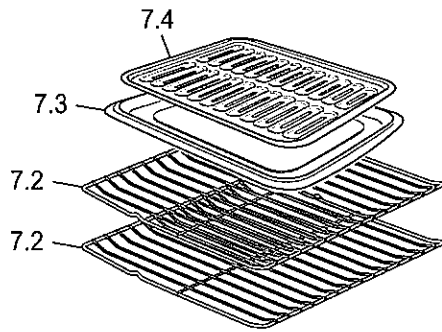

Cooker

DER 200 W

DER 200 W

C5N0AV004W

tav. 1
cat. 18.C3939

DER 200 W

C5N0AV004W

tav. 2
cat. 18.C3939

REF.	CODE	DESCRIPTION
<u>1.1</u> <u>1</u>	103934035	Rear trim
1.2	001090	Screw
1.3	040031003	Plug
<u>2.1</u> <u>1</u>	355VC5612	Glass with frame
2.2	094540	Hotplates protection
2.3	001175	Screw
2.7	51B5611.1	Hotplates support
2.8	035075	Spring
2.9	085043	Spacer
2.10	001111	Screw
<u>2.15</u> <u>G</u>	050064240	Energy regulator
<u>2.16</u> <u>G</u>	218G446410	Knob
<u>2.18</u> <u>S</u>	04777240	Hotplate - Ø 145 - 1200W
<u>2.19</u> <u>S</u>	04778240	Hotplate - Ø 180 - 1700W
3.1	35C5N081AV	Control panel
3.2	030167.1	Control panel insulation
3.3	053113	Seal
3.4	213007	Clip
3.5	4115N04	Insulation support
3.7	51B5N06H	Deflector
3.8	003066	Spacer
3.9	103916	Seal reinforcement
4.1	4505N1ES13	Oven frame
4.4	030162	Oven insulation
4.5	030168	Rear insulation
4.6	094354DX	Rear right coupler
4.7	094354SX	Rear left coupler
4.8	4115109	Rear panel
4.9	4215102Z	Upper shelter
4.10 <u>Sam</u>	4103854	Shim
4.11	040011	Buffer
4.12 <u>Sam</u>	214056	Nut shim
4.13	053066	Seal
4.14	094333DX	Front right coupler
4.15	094333SX	Front left coupler
4.18	103204035	Base panel
4.20	040012	Buffer
4.21	094171	Drawer rail
4.22	094138	Drawer fixing bracket
4.23	39E51013	Drawer front panel
4.24	39K5104Y	Drawer
4.27	36C6ND13	Right side panel
4.28	36C6NS13	Left side panel
4.30	68056004	Plinth
4.32	4215101Z	Rear insulation support
4.33	58BN601	Hinge protection
4.34	035097	Rotisserie hole plug
4.35	4215N04Z	Bottom panel
4.36	51B5606	Rear side panel bar
4.38	081083035	Right stopper
4.39	081084035	Left stopper
4.44	053074	Top/bottom seal
4.48	103326	Balance weight
4.49	213016	Balance weight bracket
4.50 <u>Sam</u>	094495	Anti-tip stability device