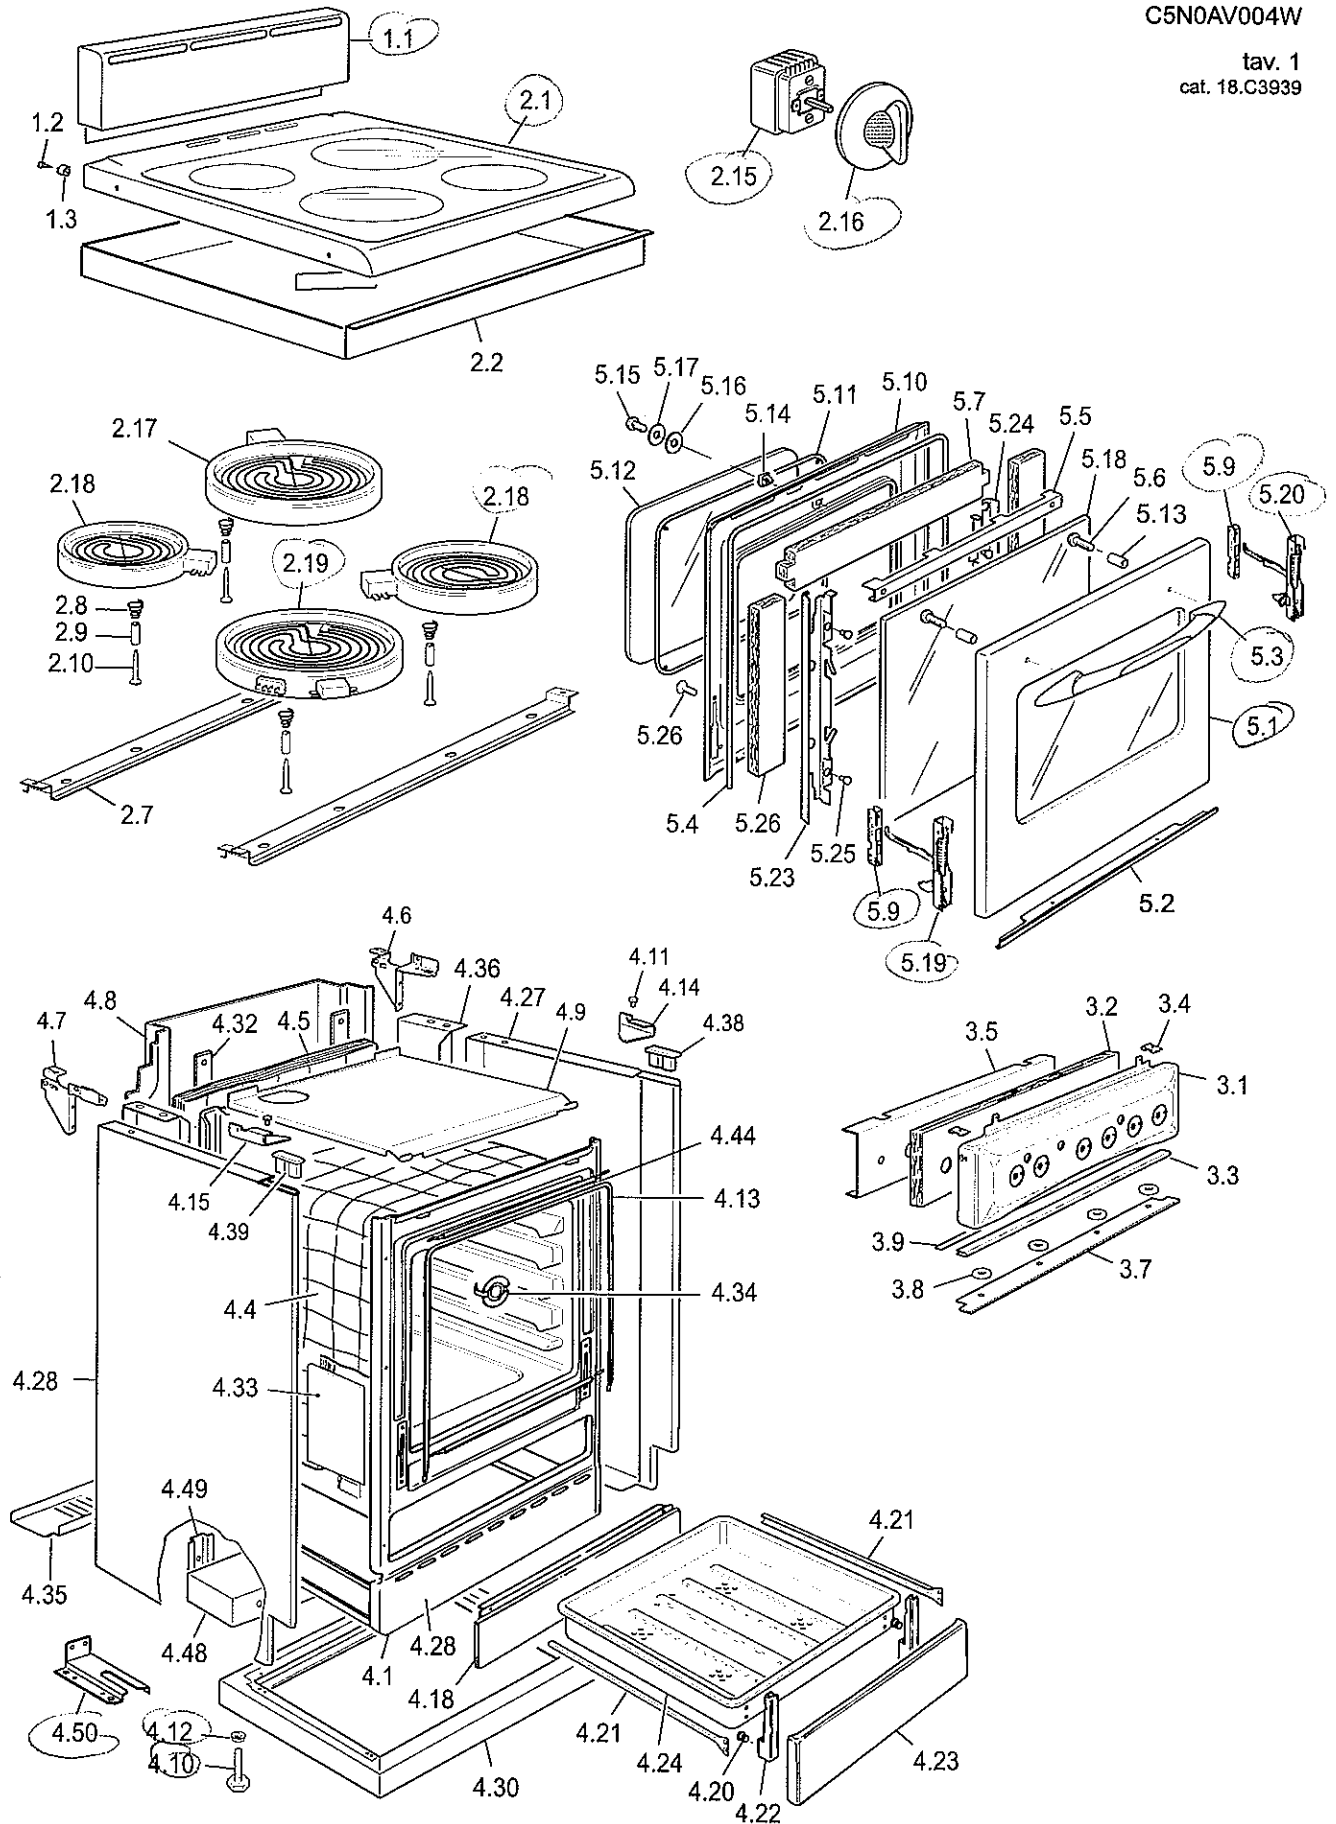

Cooker

DER 200 W

DER 200 W

C5N0AV004W

tav. 1
cat. 18.C3939

DER 200 W

C5N0AV004W

tav. 2
cat. 18.C3939

REF.	CODE	DESCRIPTION
<u>1.1</u> <u>1</u>	103934035	Rear trim
1.2	001090	Screw
1.3	040031003	Plug
<u>2.1</u> <u>1</u>	355VC5612	Glass with frame
2.2	094540	Hotplates protection
2.3	001175	Screw
2.7	51B5611.1	Hotplates support
2.8	035075	Spring
2.9	085043	Spacer
2.10	001111	Screw
<u>2.15</u> <u>G</u>	050064240	Energy regulator
<u>2.16</u> <u>G</u>	218G446410	Knob
<u>2.18</u> <u>S</u>	04777240	Hotplate - Ø 145 - 1200W
<u>2.19</u> <u>S</u>	04778240	Hotplate - Ø 180 - 1700W
3.1	35C5N081AV	Control panel
3.2	030167.1	Control panel insulation
3.3	053113	Seal
3.4	213007	Clip
3.5	4115N04	Insulation support
3.7	51B5N06H	Deflector
3.8	003066	Spacer
3.9	103916	Seal reinforcement
4.1	4505N1ES13	Oven frame
4.4	030162	Oven insulation
4.5	030168	Rear insulation
4.6	094354DX	Rear right coupler
4.7	094354SX	Rear left coupler
4.8	4115109	Rear panel
4.9	4215102Z	Upper shelter
4.10 <u>Sam</u>	4103854	Shim
4.11	040011	Buffer
4.12 <u>Sam</u>	214056	Nut shim
4.13	053066	Seal
4.14	094333DX	Front right coupler
4.15	094333SX	Front left coupler
4.18	103204035	Base panel
4.20	040012	Buffer
4.21	094171	Drawer rail
4.22	094138	Drawer fixing bracket
4.23	39E51013	Drawer front panel
4.24	39K5104Y	Drawer
4.27	36C6ND13	Right side panel
4.28	36C6NS13	Left side panel
4.30	68056004	Plinth
4.32	4215101Z	Rear insulation support
4.33	58BN601	Hinge protection
4.34	035097	Rotisserie hole plug
4.35	4215N04Z	Bottom panel
4.36	51B5606	Rear side panel bar
4.38	081083035	Right stopper
4.39	081084035	Left stopper
4.44	053074	Top/bottom seal
4.48	103326	Balance weight
4.49	213016	Balance weight bracket
4.50 <u>Sam</u>	094495	Anti-tip stability device