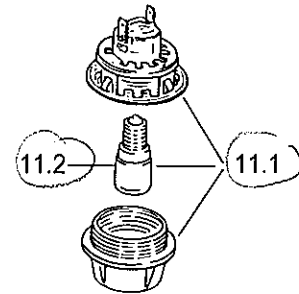

Cooker

DER 200 W

DER 200 W

C5N0AV004W

tav. 1
cat. 18.C3939

DER 200 W

C5N0AV004W

tav. 2
cat. 18.C3939

REF.	CODE	DESCRIPTION
<u>1.1</u> <u>1</u>	103934035	Rear trim
1.2	001090	Screw
1.3	040031003	Plug
<u>2.1</u> <u>1</u>	355VC5612	Glass with frame
2.2	094540	Hotplates protection
2.3	001175	Screw
2.7	51B5611.1	Hotplates support
2.8	035075	Spring
2.9	085043	Spacer
2.10	001111	Screw
<u>2.15</u> <u>G</u>	050064240	Energy regulator
<u>2.16</u> <u>G</u>	218G446410	Knob
<u>2.18</u> <u>S</u>	04777240	Hotplate - Ø 145 - 1200W
<u>2.19</u> <u>S</u>	04778240	Hotplate - Ø 180 - 1700W
3.1	35C5N081AV	Control panel
3.2	030167.1	Control panel insulation
3.3	053113	Seal
3.4	213007	Clip
3.5	4115N04	Insulation support
3.7	51B5N06H	Deflector
3.8	003066	Spacer
3.9	103916	Seal reinforcement
4.1	4505N1ES13	Oven frame
4.4	030162	Oven insulation
4.5	030168	Rear insulation
4.6	094354DX	Rear right coupler
4.7	094354SX	Rear left coupler
4.8	4115109	Rear panel
4.9	4215102Z	Upper shelter
4.10 <u>Sam</u>	4103854	Shim
4.11	040011	Buffer
4.12 <u>Sam</u>	214056	Nut shim
4.13	053066	Seal
4.14	094333DX	Front right coupler
4.15	094333SX	Front left coupler
4.18	103204035	Base panel
4.20	040012	Buffer
4.21	094171	Drawer rail
4.22	094138	Drawer fixing bracket
4.23	39E51013	Drawer front panel
4.24	39K5104Y	Drawer
4.27	36C6ND13	Right side panel
4.28	36C6NS13	Left side panel
4.30	68056004	Plinth
4.32	4215101Z	Rear insulation support
4.33	58BN601	Hinge protection
4.34	035097	Rotisserie hole plug
4.35	4215N04Z	Bottom panel
4.36	51B5606	Rear side panel bar
4.38	081083035	Right stopper
4.39	081084035	Left stopper
4.44	053074	Top/bottom seal
4.48	103326	Balance weight
4.49	213016	Balance weight bracket
4.50 <u>Sam</u>	094495	Anti-tip stability device