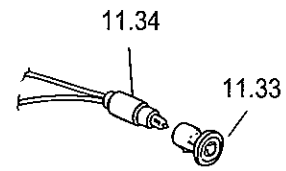

Cooker

DER 200 W

DER 200 W

C5N0AV004W

tav. 1
cat. 18.C3939

DER 200 W

C5N0AV004W

tav. 2
cat. 18.C3939

REF.	CODE	DESCRIPTION
<u>1.1</u> <u>1</u>	103934035	Rear trim
1.2	001090	Screw
1.3	040031003	Plug
<u>2.1</u> <u>1</u>	355VC5612	Glass with frame
2.2	094540	Hotplates protection
2.3	001175	Screw
2.7	51B5611.1	Hotplates support
2.8	035075	Spring
2.9	085043	Spacer
2.10	001111	Screw
<u>2.15</u> <u>G</u>	050064240	Energy regulator
<u>2.16</u> <u>G</u>	218G446410	Knob
<u>2.18</u> <u>S</u>	04777240	Hotplate - Ø 145 - 1200W
<u>2.19</u> <u>S</u>	04778240	Hotplate - Ø 180 - 1700W
3.1	35C5N081AV	Control panel
3.2	030167.1	Control panel insulation
3.3	053113	Seal
3.4	213007	Clip
3.5	4115N04	Insulation support
3.7	51B5N06H	Deflector
3.8	003066	Spacer
3.9	103916	Seal reinforcement
4.1	4505N1ES13	Oven frame
4.4	030162	Oven insulation
4.5	030168	Rear insulation
4.6	094354DX	Rear right coupler
4.7	094354SX	Rear left coupler
4.8	4115109	Rear panel
4.9	4215102Z	Upper shelter
4.10 <u>Sam</u>	4103854	Shim
4.11	040011	Buffer
4.12 <u>Sam</u>	214056	Nut shim
4.13	053066	Seal
4.14	094333DX	Front right coupler
4.15	094333SX	Front left coupler
4.18	103204035	Base panel
4.20	040012	Buffer
4.21	094171	Drawer rail
4.22	094138	Drawer fixing bracket
4.23	39E51013	Drawer front panel
4.24	39K5104Y	Drawer
4.27	36C6ND13	Right side panel
4.28	36C6NS13	Left side panel
4.30	68056004	Plinth
4.32	4215101Z	Rear insulation support
4.33	58BN601	Hinge protection
4.34	035097	Rotisserie hole plug
4.35	4215N04Z	Bottom panel
4.36	51B5606	Rear side panel bar
4.38	081083035	Right stopper
4.39	081084035	Left stopper
4.44	053074	Top/bottom seal
4.48	103326	Balance weight
4.49	213016	Balance weight bracket
4.50 <u>Sam</u>	094495	Anti-tip stability device