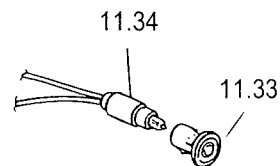

DER 201 BS

C5N0AV002X

tav. 1
cat. 18.C3922

DER 201 BS

C5N0AV002X

tav. 2
cat. 18.C3922

REF.	CODE	DESCRIPTION	REF.	CODE	DESCRIPTION
1.1	103910061	Rear trim	5.1	0312433	Door glass
1.2	001130	Screw	5.2	083211081	Lower door trim
1.3	040031002	Plug	5.3	037211080	Door handle
2.1	355VC5611	Glass with frame	5.4	053115	Door seal
2.2	094540	Hotplates protection	5.5	51B5N05	Handle bar
2.3	001175	Screw	5.6	001183	Screw
2.7	51B5611.1	Hotplates support	5.7	030169.1	Top insulation door
2.8	035075	Spring	5.9	063057	Door hinge female
2.9	085043	Spacer	5.10	373F5106K	Door panel
2.10	001111	Screw	5.11	053085	Gasket
2.15	050064240	Energy regulator	5.12	031999.1TH	Inner glass
2.16	2183442410	Knob	5.13	085095	Door handle sleeve
2.18	04777240	Hotplate - Ø 145 - 1200W	5.14	214021	Nut
2.19	04778240	Hotplate - Ø 180 - 1700W	5.15	001214	Screw
3.1	35C5N08SAV	Control panel	5.16	003035	Washer
3.2	030167.1	Control panel insulation	5.17	103205	Washer
3.3	053113	Seal	5.18	0312444	Third glass
3.4	213007	Clip	5.19	063095	Left door hinge (male)
3.5	4115N04	Insulation support	5.20	063094	Right door hinge (male)
3.7	51B5N06H	Deflector	5.23	51B5N04	Left inner glass support
3.8	003066	Spacer	5.24	51B5N03	Right inner glass support
3.9	103916	Seal reinforcement	5.25	040056	Third glass rubber
4.1	4505N1ES13	Oven frame	5.26	030170.1	Side insulation door
4.4	030162	Oven insulation			
4.5	030168	Rear insulation			
4.6	094354DX	Rear right coupler			
4.7	094354SX	Rear left coupler			
4.8	4115109	Rear panel			
4.9	4215102Z	Upper shelter			
4.10	103854	Shim			
4.11	040011	Buffer			
4.12	214056	Nut shim			
4.13	053066	Seal			
4.14	094333DX	Front right coupler			
4.15	094333SX	Front left coupler			
4.18	103204081	Base panel			
4.20	040012	Buffer			
4.21	094171	Drawer rail			
4.22	094138	Drawer fixing bracket			
4.23	39E5101S	Drawer front panel			
4.24	39K5104Y	Drawer			
4.27	36C6ND1HH	Right side panel			
4.28	36C6NS1HH	Left side panel			
4.30	68056004	Plinth			
4.32	4215101Z	Rear insulation support			
4.34	035097	Rotisserie hole plug			
4.35	4215N04Z	Bottom panel			
4.36	51B5606	Rear side panel bar			
4.38	081083080	Right stopper			
4.39	081084080	Left stopper			
4.44	053074	Top/bottom seal			
4.48	103326	Balance weight			
4.49	213016	Balance weight bracket			
4.50	094495	Anti-tip stability device			