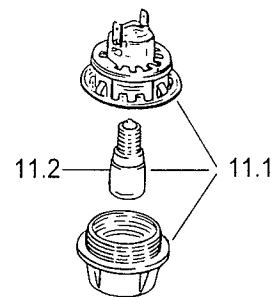

DER 201 BS

C5N0AV002X

tav. 1
cat. 18.C3922

DER 201 BS

C5N0AV002X

tav. 2
cat. 18.C3922

REF.	CODE	DESCRIPTION	REF.	CODE	DESCRIPTION
1.1	103910061	Rear trim	5.1	0312433	Door glass
1.2	001130	Screw	5.2	083211081	Lower door trim
1.3	040031002	Plug	5.3	037211080	Door handle
2.1	355VC5611	Glass with frame	5.4	053115	Door seal
2.2	094540	Hotplates protection	5.5	51B5N05	Handle bar
2.3	001175	Screw	5.6	001183	Screw
2.7	51B5611.1	Hotplates support	5.7	030169.1	Top insulation door
2.8	035075	Spring	5.9	063057	Door hinge female
2.9	085043	Spacer	5.10	373F5106K	Door panel
2.10	001111	Screw	5.11	053085	Gasket
2.15	050064240	Energy regulator	5.12	031999.1TH	Inner glass
2.16	2183442410	Knob	5.13	085095	Door handle sleeve
2.18	04777240	Hotplate - Ø 145 - 1200W	5.14	214021	Nut
2.19	04778240	Hotplate - Ø 180 - 1700W	5.15	001214	Screw
3.1	35C5N08SAV	Control panel	5.16	003035	Washer
3.2	030167.1	Control panel insulation	5.17	103205	Washer
3.3	053113	Seal	5.18	0312444	Third glass
3.4	213007	Clip	5.19	063095	Left door hinge (male)
3.5	4115N04	Insulation support	5.20	063094	Right door hinge (male)
3.7	51B5N06H	Deflector	5.23	51B5N04	Left inner glass support
3.8	003066	Spacer	5.24	51B5N03	Right inner glass support
3.9	103916	Seal reinforcement	5.25	040056	Third glass rubber
4.1	4505N1ES13	Oven frame	5.26	030170.1	Side insulation door
4.4	030162	Oven insulation			
4.5	030168	Rear insulation			
4.6	094354DX	Rear right coupler			
4.7	094354SX	Rear left coupler			
4.8	4115109	Rear panel			
4.9	4215102Z	Upper shelter			
4.10	103854	Shim			
4.11	040011	Buffer			
4.12	214056	Nut shim			
4.13	053066	Seal			
4.14	094333DX	Front right coupler			
4.15	094333SX	Front left coupler			
4.18	103204081	Base panel			
4.20	040012	Buffer			
4.21	094171	Drawer rail			
4.22	094138	Drawer fixing bracket			
4.23	39E5101S	Drawer front panel			
4.24	39K5104Y	Drawer			
4.27	36C6ND1HH	Right side panel			
4.28	36C6NS1HH	Left side panel			
4.30	68056004	Plinth			
4.32	4215101Z	Rear insulation support			
4.34	035097	Rotisserie hole plug			
4.35	4215N04Z	Bottom panel			
4.36	51B5606	Rear side panel bar			
4.38	081083080	Right stopper			
4.39	081084080	Left stopper			
4.44	053074	Top/bottom seal			
4.48	103326	Balance weight			
4.49	213016	Balance weight bracket			
4.50	094495	Anti-tip stability device			