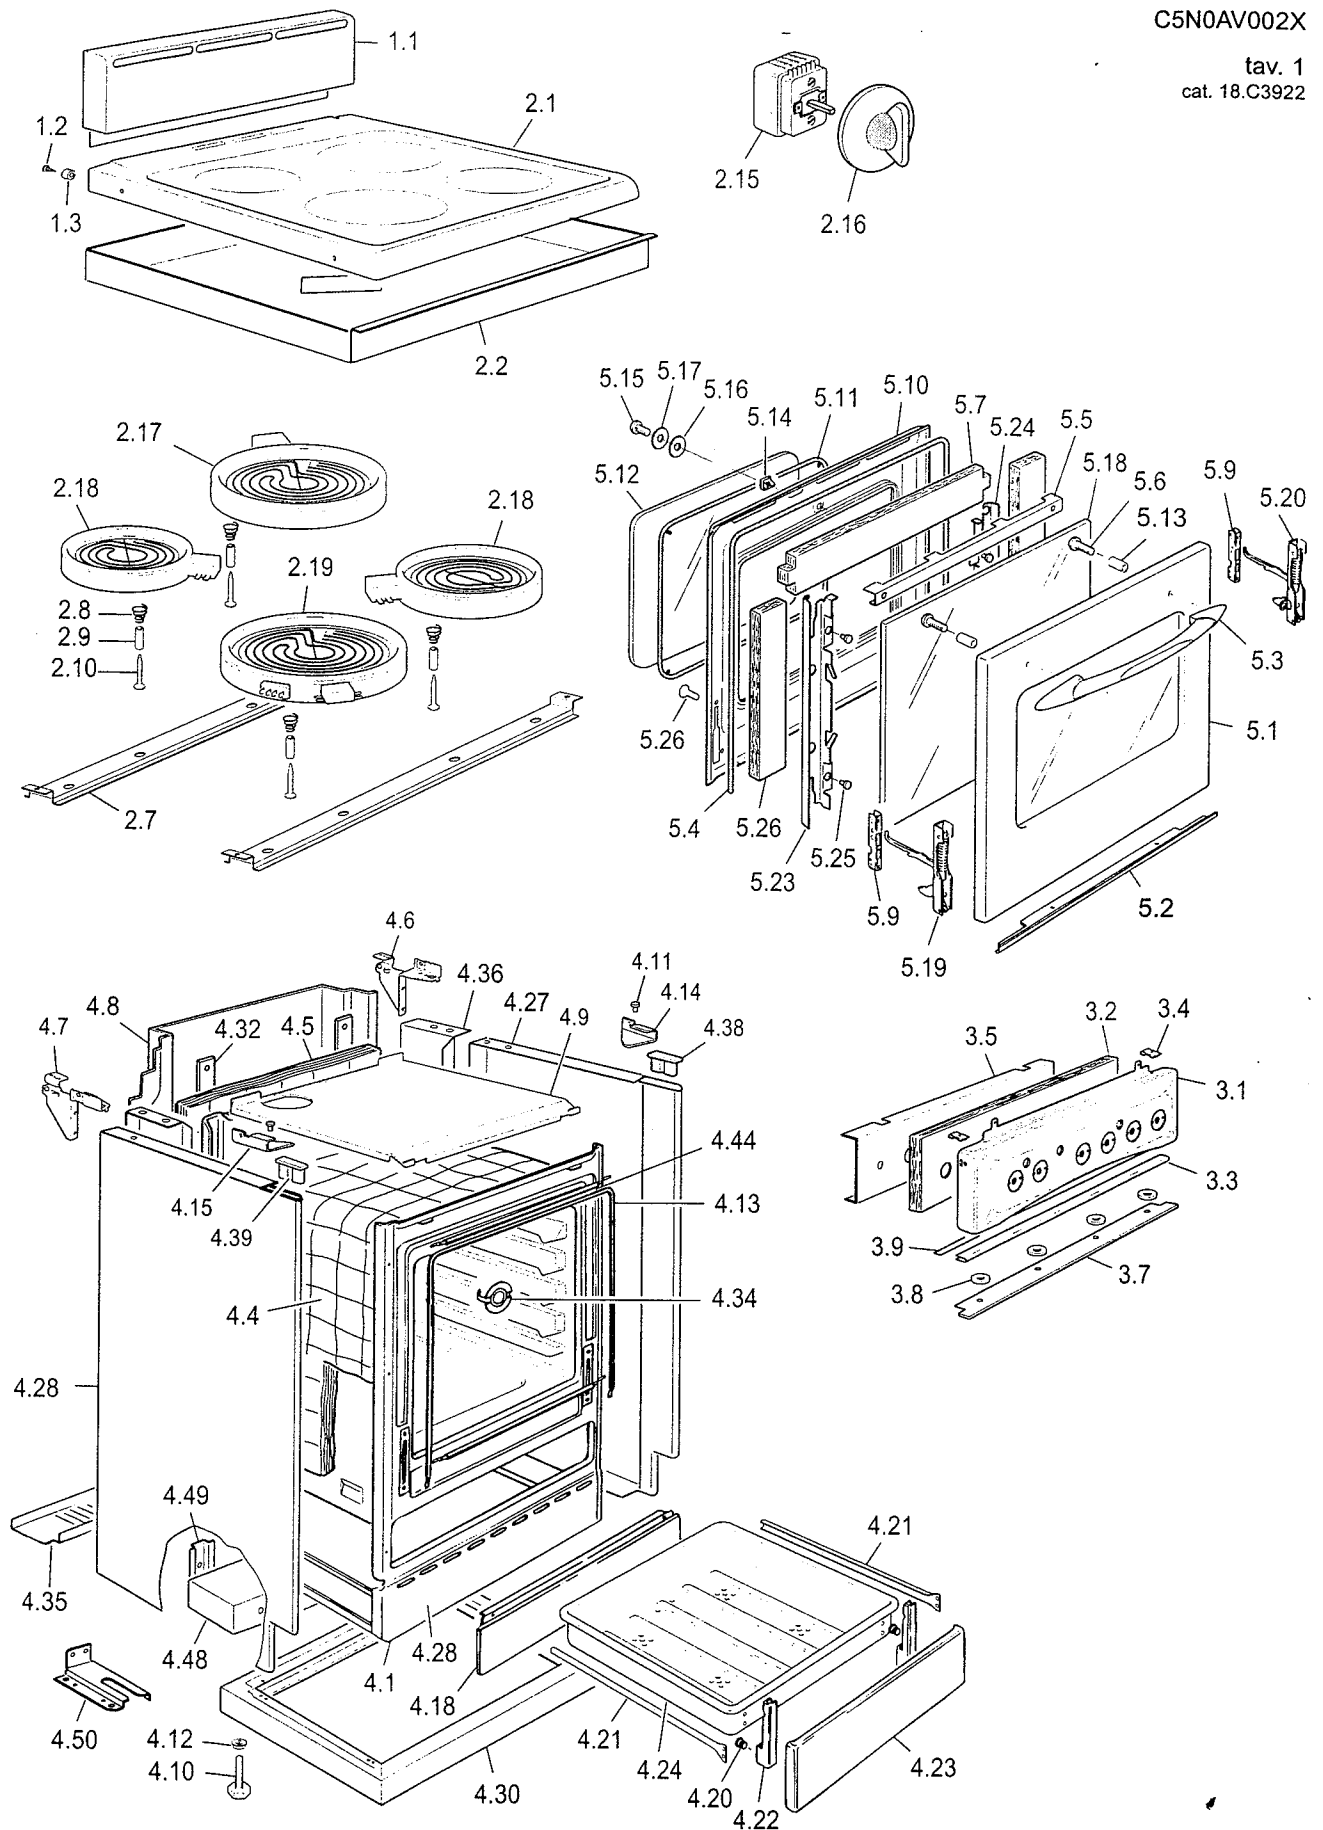

DER 201 BS

C5N0AV002X

tav. 1
cat. 18.C3922

DER 201 BS

C5N0AV002X

tav. 2
cat. 18.C3922

REF.	CODE	DESCRIPTION	REF.	CODE	DESCRIPTION
1.1	103910061	Rear trim	5.1	0312433	Door glass
1.2	001130	Screw	5.2	083211081	Lower door trim
1.3	040031002	Plug	5.3	037211080	Door handle
2.1	355VC5611	Glass with frame	5.4	053115	Door seal
2.2	094540	Hotplates protection	5.5	51B5N05	Handle bar
2.3	001175	Screw	5.6	001183	Screw
2.7	51B5611.1	Hotplates support	5.7	030169.1	Top insulation door
2.8	035075	Spring	5.9	063057	Door hinge female
2.9	085043	Spacer	5.10	373F5106K	Door panel
2.10	001111	Screw	5.11	053085	Gasket
2.15	050064240	Energy regulator	5.12	031999.1TH	Inner glass
2.16	2183442410	Knob	5.13	085095	Door handle sleeve
2.18	04777240	Hotplate - Ø 145 - 1200W	5.14	214021	Nut
2.19	04778240	Hotplate - Ø 180 - 1700W	5.15	001214	Screw
3.1	35C5N08SAV	Control panel	5.16	003035	Washer
3.2	030167.1	Control panel insulation	5.17	103205	Washer
3.3	053113	Seal	5.18	0312444	Third glass
3.4	213007	Clip	5.19	063095	Left door hinge (male)
3.5	4115N04	Insulation support	5.20	063094	Right door hinge (male)
3.7	51B5N06H	Deflector	5.23	51B5N04	Left inner glass support
3.8	003066	Spacer	5.24	51B5N03	Right inner glass support
3.9	103916	Seal reinforcement	5.25	040056	Third glass rubber
4.1	4505N1ES13	Oven frame	5.26	030170.1	Side insulation door
4.4	030162	Oven insulation			
4.5	030168	Rear insulation			
4.6	094354DX	Rear right coupler			
4.7	094354SX	Rear left coupler			
4.8	4115109	Rear panel			
4.9	4215102Z	Upper shelter			
4.10	103854	Shim			
4.11	040011	Buffer			
4.12	214056	Nut shim			
4.13	053066	Seal			
4.14	094333DX	Front right coupler			
4.15	094333SX	Front left coupler			
4.18	103204081	Base panel			
4.20	040012	Buffer			
4.21	094171	Drawer rail			
4.22	094138	Drawer fixing bracket			
4.23	39E5101S	Drawer front panel			
4.24	39K5104Y	Drawer			
4.27	36C6ND1HH	Right side panel			
4.28	36C6NS1HH	Left side panel			
4.30	68056004	Plinth			
4.32	4215101Z	Rear insulation support			
4.34	035097	Rotisserie hole plug			
4.35	4215N04Z	Bottom panel			
4.36	51B5606	Rear side panel bar			
4.38	081083080	Right stopper			
4.39	081084080	Left stopper			
4.44	053074	Top/bottom seal			
4.48	103326	Balance weight			
4.49	213016	Balance weight bracket			
4.50	094495	Anti-tip stability device			