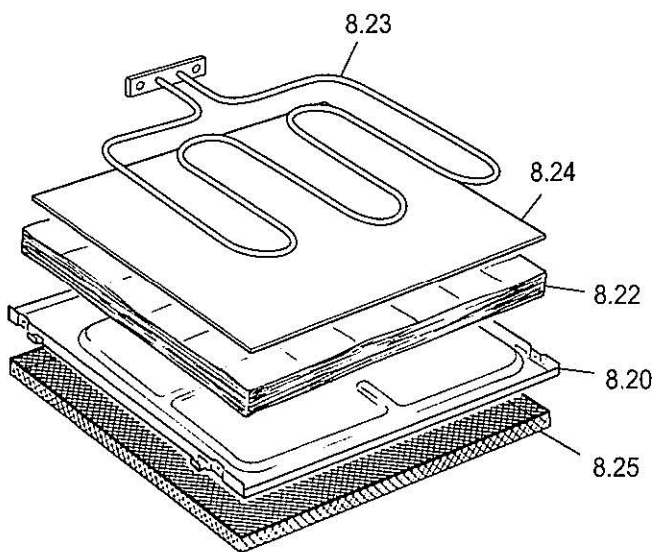

DER 240 W

C6N0AV004W

tav. 1
cat. 18.C3941

DER 240 W

C6N0AV004W

tav. 2
cat. 18.C3941

11.15

| REF. | CODE | DESCRIPTION |
|------|------------|---------------------------|
| 1.1 | 103940035 | Rear trim |
| 1.2 | 001090 | Screw |
| 1.3 | 040031003 | Plug |
| 2.1 | 355VC6134 | Glass with frame |
| 2.2 | 094507 | Hotplates protection |
| 2.3 | 001175 | Screw |
| 2.7 | 51B6113.1 | Hotplates support |
| 2.8 | 035075 | Spring |
| 2.9 | 085043 | Spacer |
| 2.10 | 001111 | Screw |
| 2.15 | 050064240 | Energy regulator |
| 2.16 | 218G446410 | Knob |
| 2.18 | 04777240 | Hotplate - Ø 145 - 1200W |
| 2.19 | 04778240 | Hotplate - Ø 180 - 1700W |
| 3.1 | 35C6N321AV | Control panel |
| 3.2 | 030165.1 | Control panel insulation |
| 3.3 | 053111 | Seal |
| 3.4 | 213007 | Clip |
| 3.5 | 4116N07 | Insulation support |
| 3.7 | 51B6N02H | Deflector |
| 3.8 | 003066 | Spacer |
| 4.1 | 4506N1ES15 | Oven body |
| 4.4 | 030159 | Oven insulation |
| 4.5 | 030160 | Rear insulation |
| 4.6 | 094354DX | Rear right coupler |
| 4.7 | 094354SX | Rear left coupler |
| 4.8 | 4116N08 | Rear panel |
| 4.9 | 4216101Z | Upper shelter |
| 4.10 | 103854 | Shim |
| 4.11 | 040011 | Buffer |
| 4.12 | 214056 | Nut shim |
| 4.13 | 053039 | Seal |
| 4.14 | 094333DX | Front right coupler |
| 4.15 | 094333SX | Front left coupler |
| 4.18 | 103160035 | Base panel |
| 4.20 | 040012 | Buffer |
| 4.21 | 094075 | Drawer rail |
| 4.22 | 094138 | Drawer fixing bracket |
| 4.23 | 39E66013 | Drawer front panel |
| 4.24 | 39K6101Y | Drawer |
| 4.25 | 081073 | Drawer stopper |
| 4.27 | 36C6ND13 | Right side panel |
| 4.28 | 36C6NS13 | Left side panel |
| 4.30 | 68061010 | Plinth |
| 4.32 | 4219604Z | Rear insulation support |
| 4.33 | 58BN601 | Hinge protection |
| 4.34 | 053097 | Rotisserie hole plug |
| 4.38 | 081083035 | Right front trim plug |
| 4.39 | 081084035 | Left front trim plug |
| 4.44 | 053074 | Top/bottom seal |
| 4.48 | 103326 | Balance weight |
| 4.49 | 213016 | Balance weight bracket |
| 4.50 | 094495 | Anti-tip stability device |