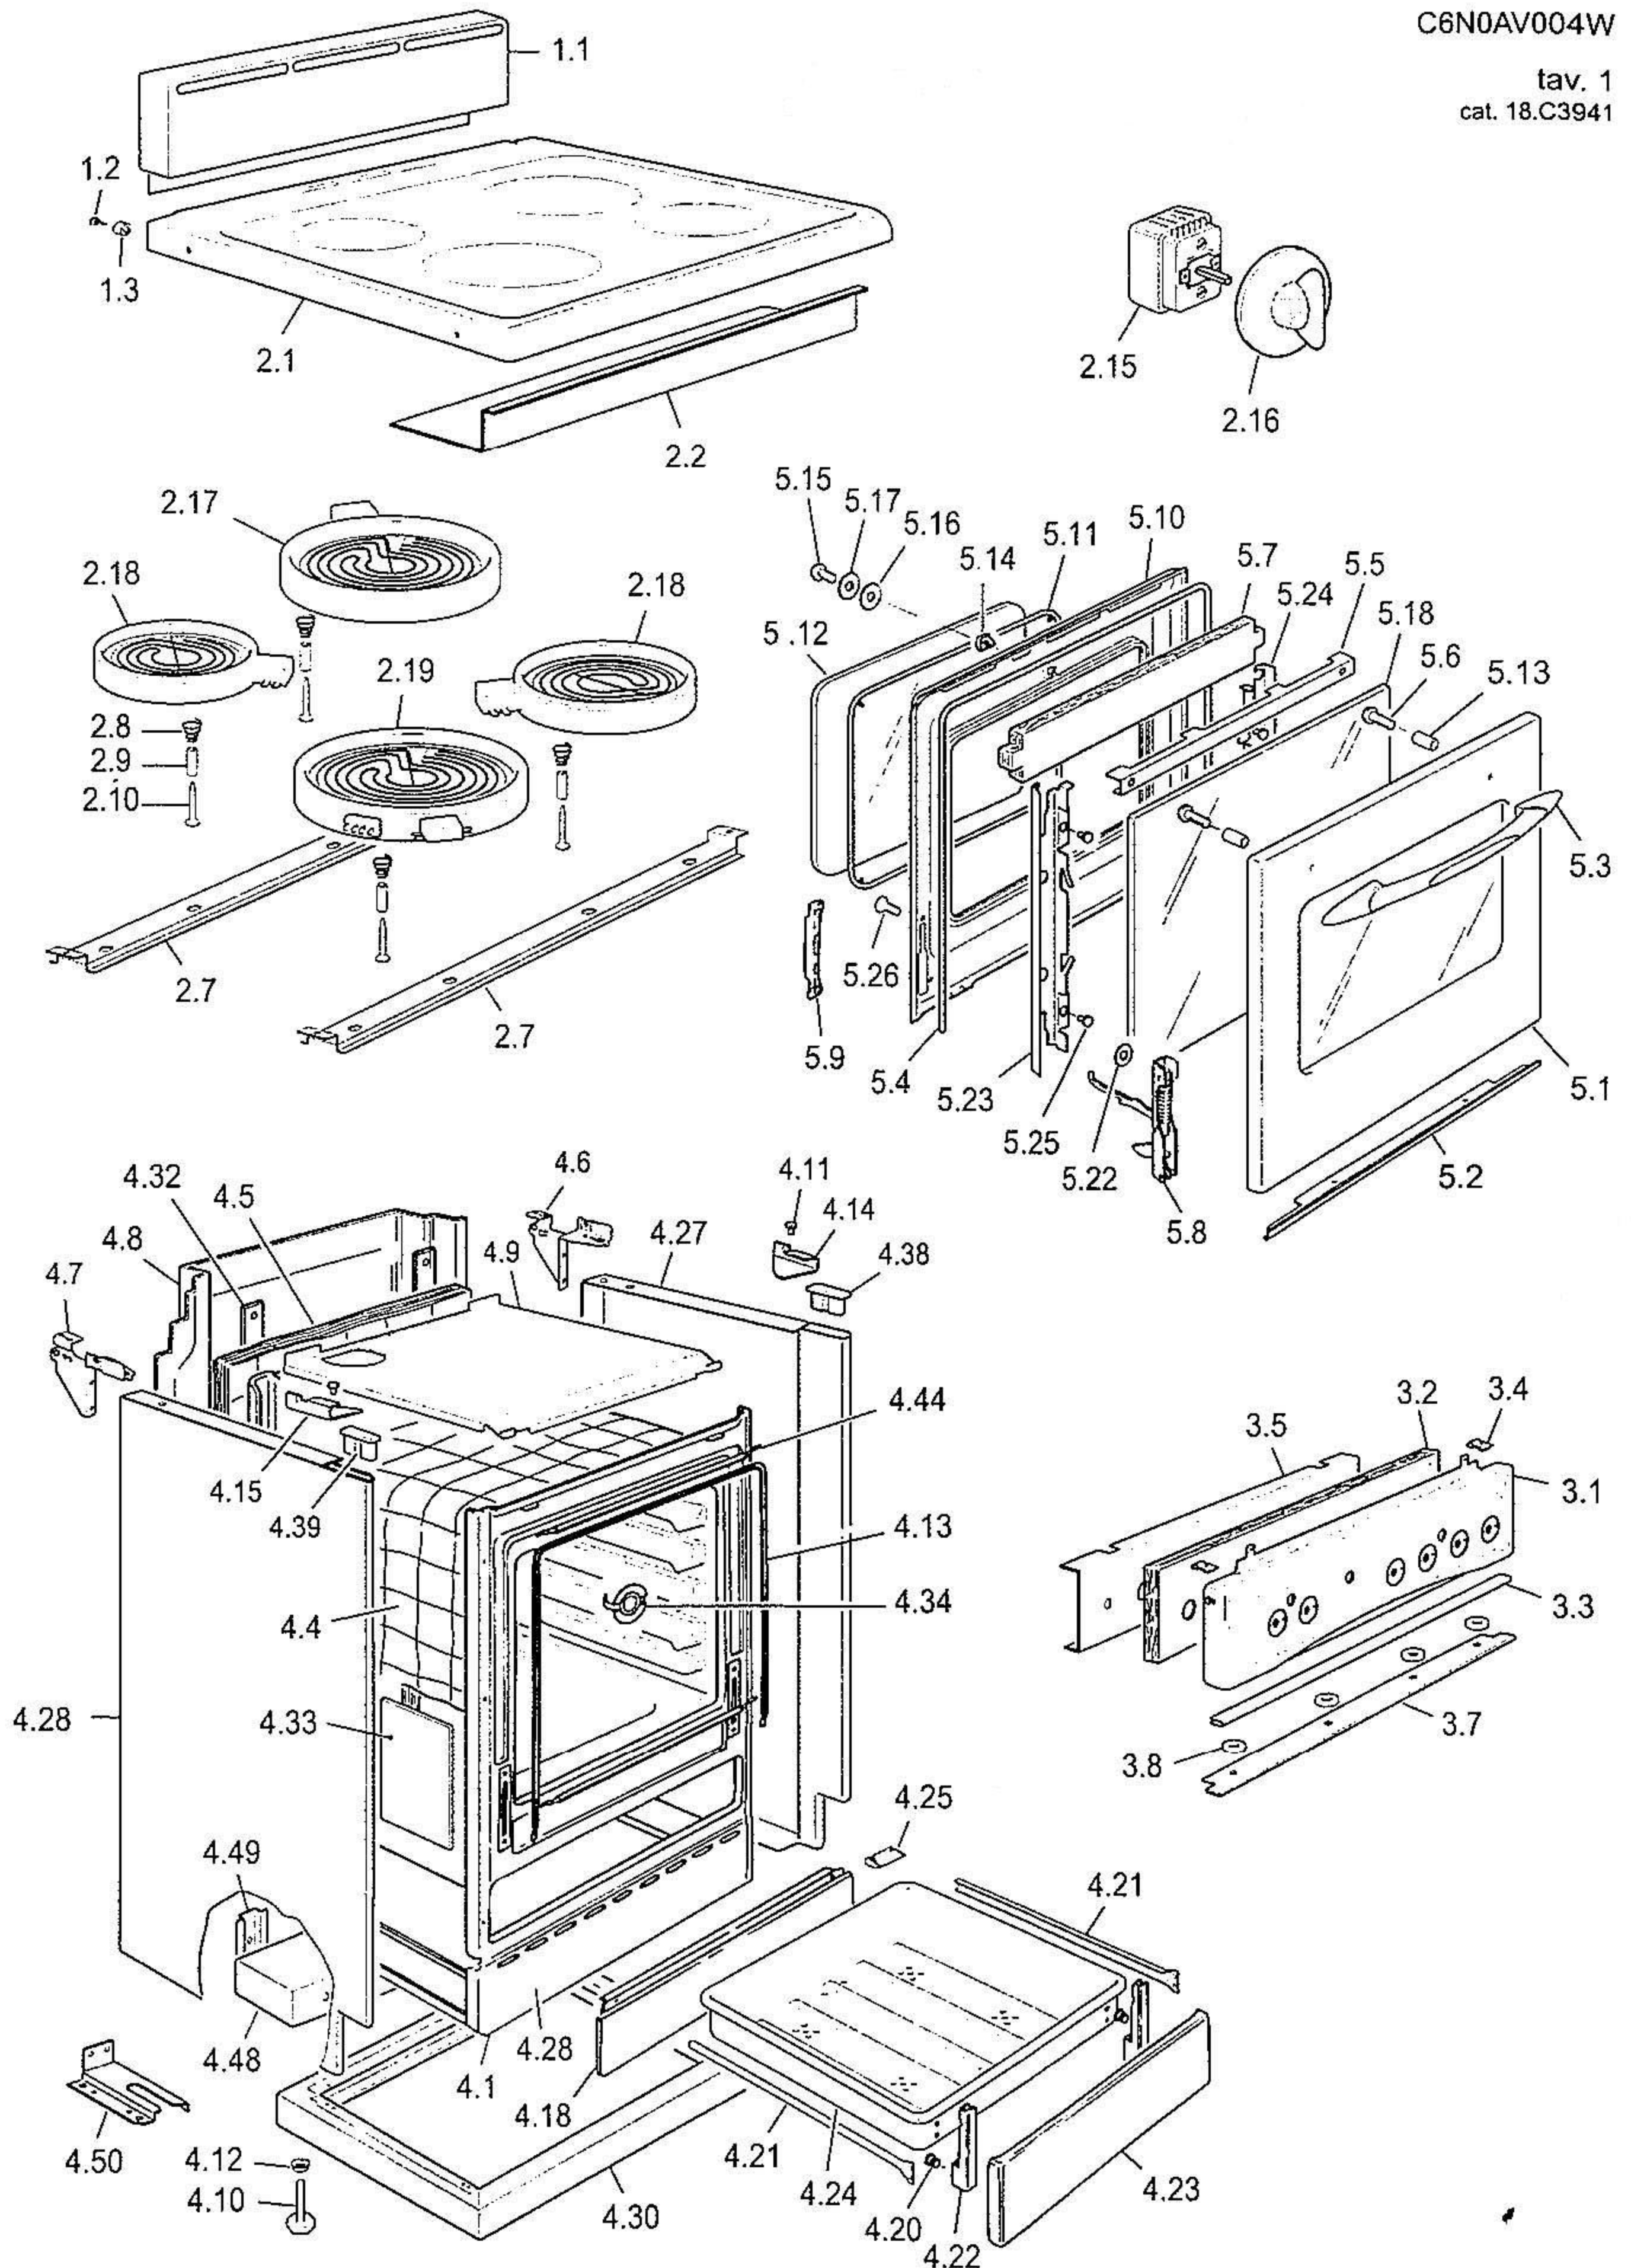

DER 240 W

C6N0AV004W

tav. 1
cat. 18.C3941

DER 240 W

C6N0AV004W

tav. 2
cat. 18.C3941

11.15

| REF. | CODE | DESCRIPTION |
|------|------------|---------------------------|
| 1.1 | 103940035 | Rear trim |
| 1.2 | 001090 | Screw |
| 1.3 | 040031003 | Plug |
| 2.1 | 355VC6134 | Glass with frame |
| 2.2 | 094507 | Hotplates protection |
| 2.3 | 001175 | Screw |
| 2.7 | 51B6113.1 | Hotplates support |
| 2.8 | 035075 | Spring |
| 2.9 | 085043 | Spacer |
| 2.10 | 001111 | Screw |
| 2.15 | 050064240 | Energy regulator |
| 2.16 | 218G446410 | Knob |
| 2.18 | 04777240 | Hotplate - Ø 145 - 1200W |
| 2.19 | 04778240 | Hotplate - Ø 180 - 1700W |
| 3.1 | 35C6N321AV | Control panel |
| 3.2 | 030165.1 | Control panel insulation |
| 3.3 | 053111 | Seal |
| 3.4 | 213007 | Clip |
| 3.5 | 4116N07 | Insulation support |
| 3.7 | 51B6N02H | Deflector |
| 3.8 | 003066 | Spacer |
| 4.1 | 4506N1ES15 | Oven body |
| 4.4 | 030159 | Oven insulation |
| 4.5 | 030160 | Rear insulation |
| 4.6 | 094354DX | Rear right coupler |
| 4.7 | 094354SX | Rear left coupler |
| 4.8 | 4116N08 | Rear panel |
| 4.9 | 4216101Z | Upper shelter |
| 4.10 | 103854 | Shim |
| 4.11 | 040011 | Buffer |
| 4.12 | 214056 | Nut shim |
| 4.13 | 053039 | Seal |
| 4.14 | 094333DX | Front right coupler |
| 4.15 | 094333SX | Front left coupler |
| 4.18 | 103160035 | Base panel |
| 4.20 | 040012 | Buffer |
| 4.21 | 094075 | Drawer rail |
| 4.22 | 094138 | Drawer fixing bracket |
| 4.23 | 39E66013 | Drawer front panel |
| 4.24 | 39K6101Y | Drawer |
| 4.25 | 081073 | Drawer stopper |
| 4.27 | 36C6ND13 | Right side panel |
| 4.28 | 36C6NS13 | Left side panel |
| 4.30 | 68061010 | Plinth |
| 4.32 | 4219604Z | Rear insulation support |
| 4.33 | 58BN601 | Hinge protection |
| 4.34 | 053097 | Rotisserie hole plug |
| 4.38 | 081083035 | Right front trim plug |
| 4.39 | 081084035 | Left front trim plug |
| 4.44 | 053074 | Top/bottom seal |
| 4.48 | 103326 | Balance weight |
| 4.49 | 213016 | Balance weight bracket |
| 4.50 | 094495 | Anti-tip stability device |