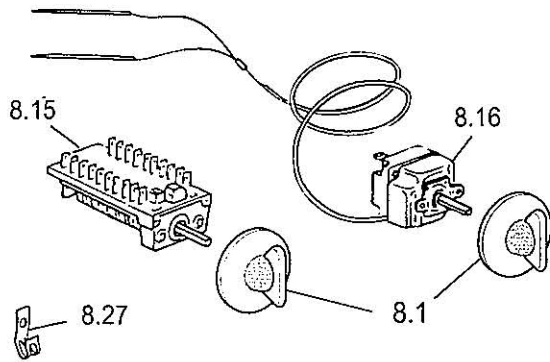

DER 240 W

C6N0AV004W

tav. 1
cat. 18.C3941

DER 240 W

C6N0AV004W

tav. 2
cat. 18.C3941

11.15

| REF. | CODE | DESCRIPTION |
|------|------------|---------------------------|
| 1.1 | 103940035 | Rear trim |
| 1.2 | 001090 | Screw |
| 1.3 | 040031003 | Plug |
| 2.1 | 355VC6134 | Glass with frame |
| 2.2 | 094507 | Hotplates protection |
| 2.3 | 001175 | Screw |
| 2.7 | 51B6113.1 | Hotplates support |
| 2.8 | 035075 | Spring |
| 2.9 | 085043 | Spacer |
| 2.10 | 001111 | Screw |
| 2.15 | 050064240 | Energy regulator |
| 2.16 | 218G446410 | Knob |
| 2.18 | 04777240 | Hotplate - Ø 145 - 1200W |
| 2.19 | 04778240 | Hotplate - Ø 180 - 1700W |
| 3.1 | 35C6N321AV | Control panel |
| 3.2 | 030165.1 | Control panel insulation |
| 3.3 | 053111 | Seal |
| 3.4 | 213007 | Clip |
| 3.5 | 4116N07 | Insulation support |
| 3.7 | 51B6N02H | Deflector |
| 3.8 | 003066 | Spacer |
| 4.1 | 4506N1ES15 | Oven body |
| 4.4 | 030159 | Oven insulation |
| 4.5 | 030160 | Rear insulation |
| 4.6 | 094354DX | Rear right coupler |
| 4.7 | 094354SX | Rear left coupler |
| 4.8 | 4116N08 | Rear panel |
| 4.9 | 4216101Z | Upper shelter |
| 4.10 | 103854 | Shim |
| 4.11 | 040011 | Buffer |
| 4.12 | 214056 | Nut shim |
| 4.13 | 053039 | Seal |
| 4.14 | 094333DX | Front right coupler |
| 4.15 | 094333SX | Front left coupler |
| 4.18 | 103160035 | Base panel |
| 4.20 | 040012 | Buffer |
| 4.21 | 094075 | Drawer rail |
| 4.22 | 094138 | Drawer fixing bracket |
| 4.23 | 39E66013 | Drawer front panel |
| 4.24 | 39K6101Y | Drawer |
| 4.25 | 081073 | Drawer stopper |
| 4.27 | 36C6ND13 | Right side panel |
| 4.28 | 36C6NS13 | Left side panel |
| 4.30 | 68061010 | Plinth |
| 4.32 | 4219604Z | Rear insulation support |
| 4.33 | 58BN601 | Hinge protection |
| 4.34 | 053097 | Rotisserie hole plug |
| 4.38 | 081083035 | Right front trim plug |
| 4.39 | 081084035 | Left front trim plug |
| 4.44 | 053074 | Top/bottom seal |
| 4.48 | 103326 | Balance weight |
| 4.49 | 213016 | Balance weight bracket |
| 4.50 | 094495 | Anti-tip stability device |