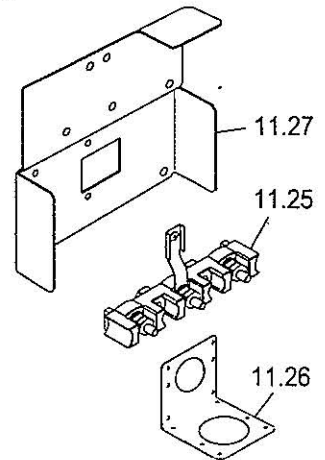

DER 240 W

C6N0AV004W

tav. 1
cat. 18.C3941

DER 240 W

C6N0AV004W

tav. 2
cat. 18.C3941

11.15

| REF. | CODE | DESCRIPTION |
|------|------------|---------------------------|
| 1.1 | 103940035 | Rear trim |
| 1.2 | 001090 | Screw |
| 1.3 | 040031003 | Plug |
| 2.1 | 355VC6134 | Glass with frame |
| 2.2 | 094507 | Hotplates protection |
| 2.3 | 001175 | Screw |
| 2.7 | 51B6113.1 | Hotplates support |
| 2.8 | 035075 | Spring |
| 2.9 | 085043 | Spacer |
| 2.10 | 001111 | Screw |
| 2.15 | 050064240 | Energy regulator |
| 2.16 | 218G446410 | Knob |
| 2.18 | 04777240 | Hotplate - Ø 145 - 1200W |
| 2.19 | 04778240 | Hotplate - Ø 180 - 1700W |
| 3.1 | 35C6N321AV | Control panel |
| 3.2 | 030165.1 | Control panel insulation |
| 3.3 | 053111 | Seal |
| 3.4 | 213007 | Clip |
| 3.5 | 4116N07 | Insulation support |
| 3.7 | 51B6N02H | Deflector |
| 3.8 | 003066 | Spacer |
| 4.1 | 4506N1ES15 | Oven body |
| 4.4 | 030159 | Oven insulation |
| 4.5 | 030160 | Rear insulation |
| 4.6 | 094354DX | Rear right coupler |
| 4.7 | 094354SX | Rear left coupler |
| 4.8 | 4116N08 | Rear panel |
| 4.9 | 4216101Z | Upper shelter |
| 4.10 | 103854 | Shim |
| 4.11 | 040011 | Buffer |
| 4.12 | 214056 | Nut shim |
| 4.13 | 053039 | Seal |
| 4.14 | 094333DX | Front right coupler |
| 4.15 | 094333SX | Front left coupler |
| 4.18 | 103160035 | Base panel |
| 4.20 | 040012 | Buffer |
| 4.21 | 094075 | Drawer rail |
| 4.22 | 094138 | Drawer fixing bracket |
| 4.23 | 39E66013 | Drawer front panel |
| 4.24 | 39K6101Y | Drawer |
| 4.25 | 081073 | Drawer stopper |
| 4.27 | 36C6ND13 | Right side panel |
| 4.28 | 36C6NS13 | Left side panel |
| 4.30 | 68061010 | Plinth |
| 4.32 | 4219604Z | Rear insulation support |
| 4.33 | 58BN601 | Hinge protection |
| 4.34 | 053097 | Rotisserie hole plug |
| 4.38 | 081083035 | Right front trim plug |
| 4.39 | 081084035 | Left front trim plug |
| 4.44 | 053074 | Top/bottom seal |
| 4.48 | 103326 | Balance weight |
| 4.49 | 213016 | Balance weight bracket |
| 4.50 | 094495 | Anti-tip stability device |