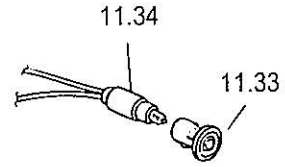

DER 240 W

C6N0AV004W

tav. 1
cat. 18.C3941

DER 240 W

C6N0AV004W

tav. 2
cat. 18.C3941

11.15

| REF. | CODE | DESCRIPTION |
|------|------------|---------------------------|
| 1.1 | 103940035 | Rear trim |
| 1.2 | 001090 | Screw |
| 1.3 | 040031003 | Plug |
| 2.1 | 355VC6134 | Glass with frame |
| 2.2 | 094507 | Hotplates protection |
| 2.3 | 001175 | Screw |
| 2.7 | 51B6113.1 | Hotplates support |
| 2.8 | 035075 | Spring |
| 2.9 | 085043 | Spacer |
| 2.10 | 001111 | Screw |
| 2.15 | 050064240 | Energy regulator |
| 2.16 | 218G446410 | Knob |
| 2.18 | 04777240 | Hotplate - Ø 145 - 1200W |
| 2.19 | 04778240 | Hotplate - Ø 180 - 1700W |
| 3.1 | 35C6N321AV | Control panel |
| 3.2 | 030165.1 | Control panel insulation |
| 3.3 | 053111 | Seal |
| 3.4 | 213007 | Clip |
| 3.5 | 4116N07 | Insulation support |
| 3.7 | 51B6N02H | Deflector |
| 3.8 | 003066 | Spacer |
| 4.1 | 4506N1ES15 | Oven body |
| 4.4 | 030159 | Oven insulation |
| 4.5 | 030160 | Rear insulation |
| 4.6 | 094354DX | Rear right coupler |
| 4.7 | 094354SX | Rear left coupler |
| 4.8 | 4116N08 | Rear panel |
| 4.9 | 4216101Z | Upper shelter |
| 4.10 | 103854 | Shim |
| 4.11 | 040011 | Buffer |
| 4.12 | 214056 | Nut shim |
| 4.13 | 053039 | Seal |
| 4.14 | 094333DX | Front right coupler |
| 4.15 | 094333SX | Front left coupler |
| 4.18 | 103160035 | Base panel |
| 4.20 | 040012 | Buffer |
| 4.21 | 094075 | Drawer rail |
| 4.22 | 094138 | Drawer fixing bracket |
| 4.23 | 39E66013 | Drawer front panel |
| 4.24 | 39K6101Y | Drawer |
| 4.25 | 081073 | Drawer stopper |
| 4.27 | 36C6ND13 | Right side panel |
| 4.28 | 36C6NS13 | Left side panel |
| 4.30 | 68061010 | Plinth |
| 4.32 | 4219604Z | Rear insulation support |
| 4.33 | 58BN601 | Hinge protection |
| 4.34 | 053097 | Rotisserie hole plug |
| 4.38 | 081083035 | Right front trim plug |
| 4.39 | 081084035 | Left front trim plug |
| 4.44 | 053074 | Top/bottom seal |
| 4.48 | 103326 | Balance weight |
| 4.49 | 213016 | Balance weight bracket |
| 4.50 | 094495 | Anti-tip stability device |