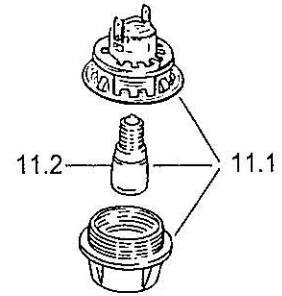

DER 240 W

C6N0AV004W

tav. 1
cat. 18.C3941

DER 240 W

C6N0AV004W

tav. 2
cat. 18.C3941

11.15

| REF. | CODE | DESCRIPTION |
|------|------------|---------------------------|
| 1.1 | 103940035 | Rear trim |
| 1.2 | 001090 | Screw |
| 1.3 | 040031003 | Plug |
| 2.1 | 355VC6134 | Glass with frame |
| 2.2 | 094507 | Hotplates protection |
| 2.3 | 001175 | Screw |
| 2.7 | 51B6113.1 | Hotplates support |
| 2.8 | 035075 | Spring |
| 2.9 | 085043 | Spacer |
| 2.10 | 001111 | Screw |
| 2.15 | 050064240 | Energy regulator |
| 2.16 | 218G446410 | Knob |
| 2.18 | 04777240 | Hotplate - Ø 145 - 1200W |
| 2.19 | 04778240 | Hotplate - Ø 180 - 1700W |
| 3.1 | 35C6N321AV | Control panel |
| 3.2 | 030165.1 | Control panel insulation |
| 3.3 | 053111 | Seal |
| 3.4 | 213007 | Clip |
| 3.5 | 4116N07 | Insulation support |
| 3.7 | 51B6N02H | Deflector |
| 3.8 | 003066 | Spacer |
| 4.1 | 4506N1ES15 | Oven body |
| 4.4 | 030159 | Oven insulation |
| 4.5 | 030160 | Rear insulation |
| 4.6 | 094354DX | Rear right coupler |
| 4.7 | 094354SX | Rear left coupler |
| 4.8 | 4116N08 | Rear panel |
| 4.9 | 4216101Z | Upper shelter |
| 4.10 | 103854 | Shim |
| 4.11 | 040011 | Buffer |
| 4.12 | 214056 | Nut shim |
| 4.13 | 053039 | Seal |
| 4.14 | 094333DX | Front right coupler |
| 4.15 | 094333SX | Front left coupler |
| 4.18 | 103160035 | Base panel |
| 4.20 | 040012 | Buffer |
| 4.21 | 094075 | Drawer rail |
| 4.22 | 094138 | Drawer fixing bracket |
| 4.23 | 39E66013 | Drawer front panel |
| 4.24 | 39K6101Y | Drawer |
| 4.25 | 081073 | Drawer stopper |
| 4.27 | 36C6ND13 | Right side panel |
| 4.28 | 36C6NS13 | Left side panel |
| 4.30 | 68061010 | Plinth |
| 4.32 | 4219604Z | Rear insulation support |
| 4.33 | 58BN601 | Hinge protection |
| 4.34 | 053097 | Rotisserie hole plug |
| 4.38 | 081083035 | Right front trim plug |
| 4.39 | 081084035 | Left front trim plug |
| 4.44 | 053074 | Top/bottom seal |
| 4.48 | 103326 | Balance weight |
| 4.49 | 213016 | Balance weight bracket |
| 4.50 | 094495 | Anti-tip stability device |