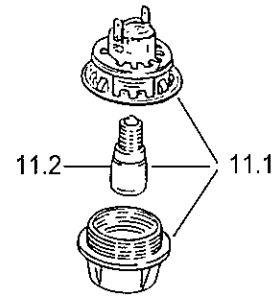

DER 241 BS

C6N0AV002X

tav. 2
cat. 18.C3901

REF.	CODE	DESCRIPTION
7.2	217623	Oven shelf
7.3	48B6105K	Broiling pan tray
7.4	48E6104K	Pastry plate
8.1	2183442410	Oven knob
8.15	050040.1	Oven switch
8.16	066072	Oven thermostat
8.17	062120001	Grill element - 240V
8.20	4216102Z	Bottom element support
8.22	030083.1	Bottom element insulation
8.23	062121001	Bottom element - 240V
8.24	4216108Z	Bottom element plate
8.25	4216N02Z.1	Bottom protection plate
8.27	213023	Clip
11.1	072005	Lamp holder
11.2	073013001	Lamp
11.16	1131556	Wiring
11.25	051064	Terminal block
11.26	094539	Power cord bracket
11.27	094538	Terminal block support
11.30	066057	Cut-off thermostat
11.33	07306202.2	Control lamp cover - Red
11.34	073071	Control lamp L 750
=	073067	Control lamp L 230
-	1102667	Users operating instructions
-	1102668	Installation instructions