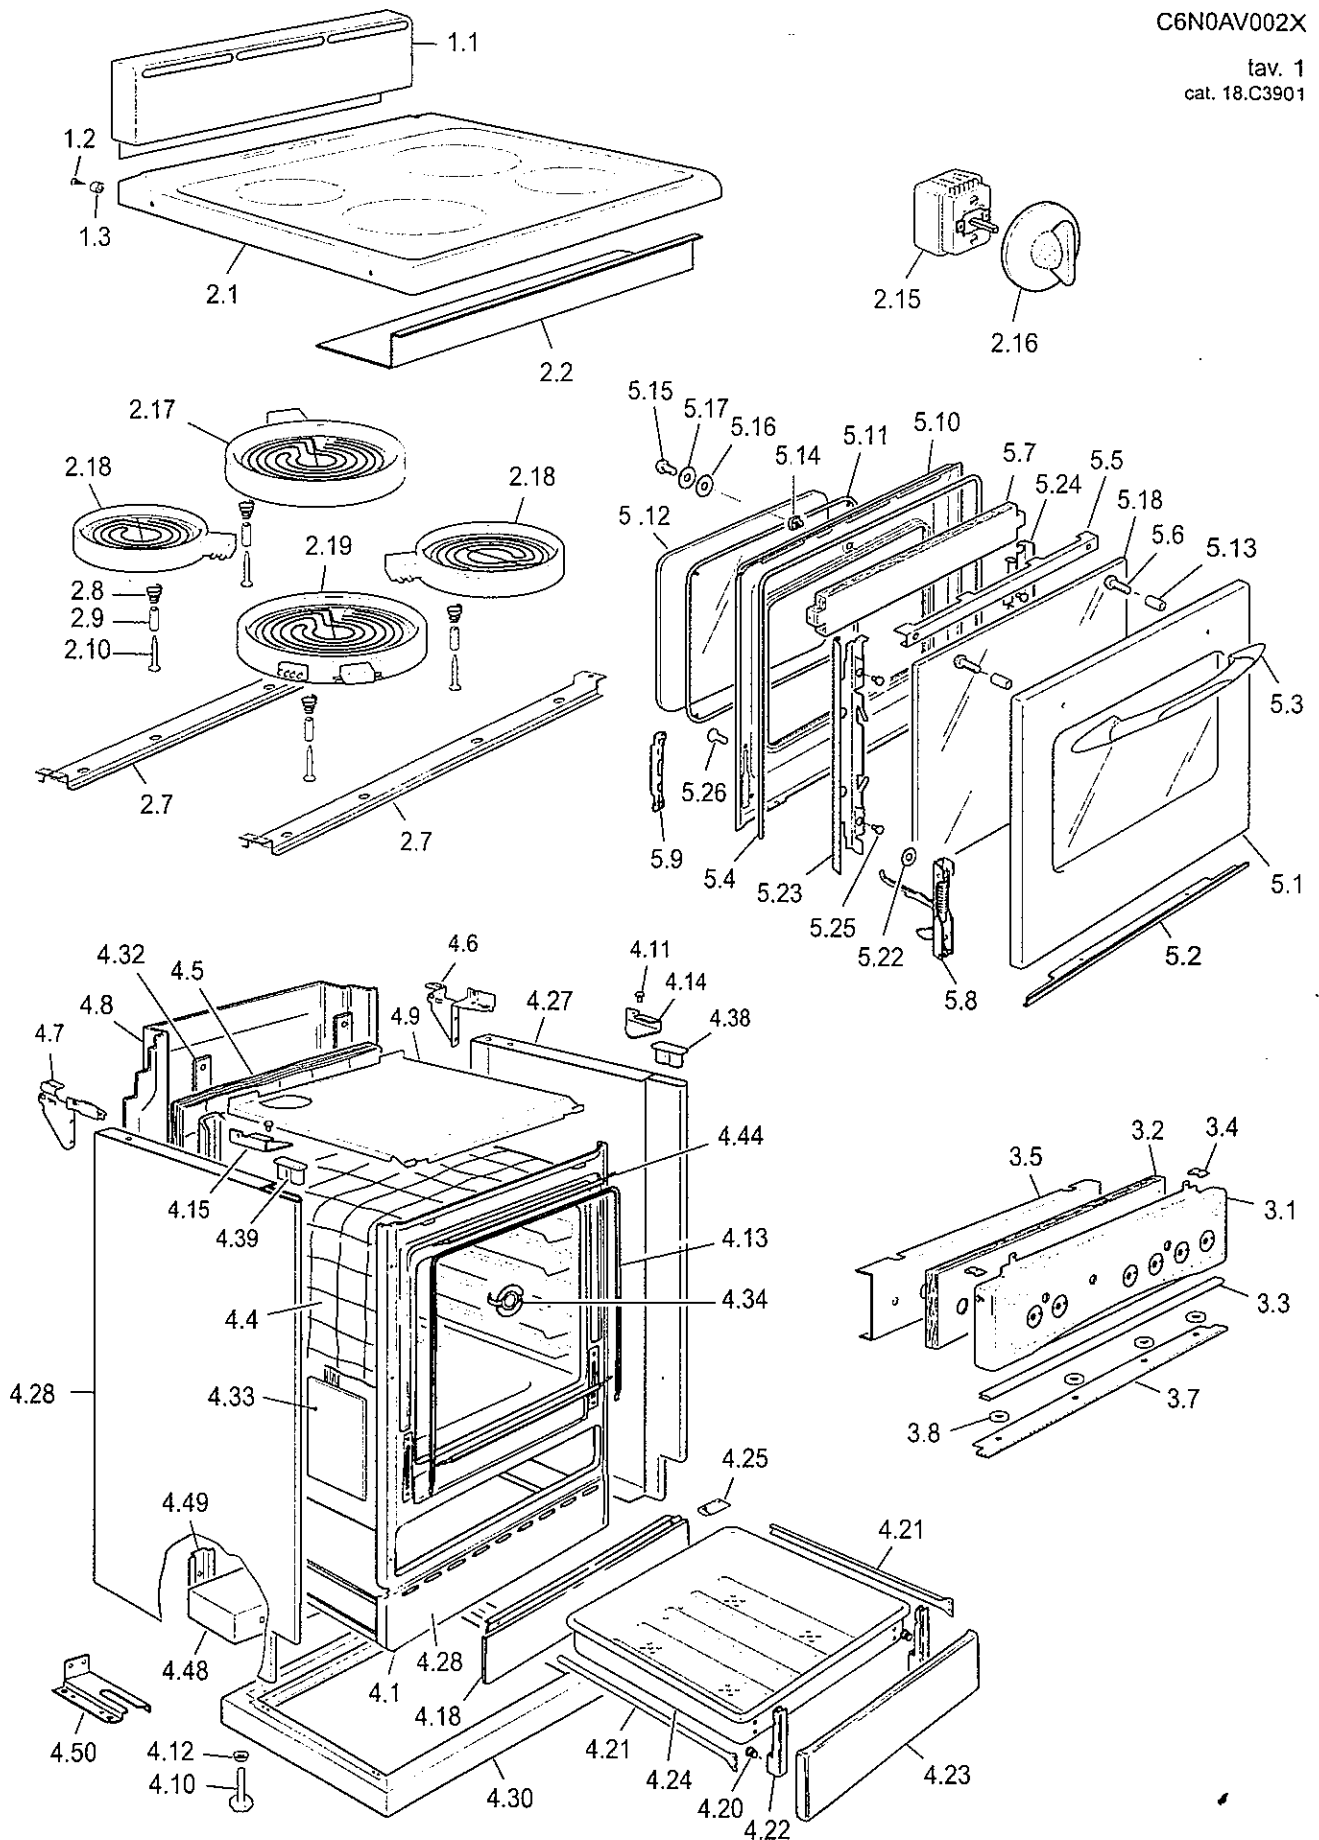

# DER 241 BS

C6N0AV002X

tav. 1  
cat. 18.C3901

REF.	CODE	DESCRIPTION	REF.	CODE	DESCRIPTION
1.1	103908061	Rear trim	5.1	0312432	Door glass
1.2	001130	Screw	5.2	083262081	Lower door trim
1.3	040031002	Plug	5.3	037211080	Door handle
2.1	355VC6133	Glass with frame	5.4	053112	Door seal
2.2	094507	Hotplates protection	5.5	51B6119	Handle bar
2.3	001175	Screw	5.6	001183	Screw
2.7	51B6113.1	Hotplates support	5.7	030163.1	Door insulation
2.8	035075	Spring	5.8	063096	Door hinge male
2.9	085043	Spacer	5.9	063066	Door hinge female
2.10	001111	Screw	5.10	373FF704K	Door panel
2.15	050064240	Energy regulator	5.11	053084	Gasket
2.16	2183442410	Knob	5.12	0311000.1T	Inner glass
2.18	04777240	Hotplate - Ø 145 - 1200W	5.13	085095	Door handle sleeve
2.19	04778240	Hotplate - Ø 180 - 1700W	5.14	214021	Nut
3.1	35C6N32SAV	Control panel	5.15	001214	Screw
3.2	030165.1	Control panel insulation	5.16	003035	Washer
3.3	053111	Seal	5.17	103205	Washer
3.4	213007	Clip	5.18	0312439	Third glass
3.5	4116N07	Insulation support	5.23	51BFG03	Right inner glass support
3.7	51B6N02H	Deflector	5.24	51BFG02	Left inner glass support
3.8	003066	Spacer	5.25	040056	Third glass rubber
4.1	4506N1ES15	Oven body	5.26	001253	Screw
4.4	030159	Oven insulation			
4.5	030160	Rear insulation			
4.6	094354DX	Rear right coupler			
4.7	094354SX	Rear left coupler			
4.8	4116N08	Rear panel			
4.9	4216101Z	Upper shelter			
4.10	103854	Shim			
4.11	040011	Buffer			
4.12	214056	Nut shim			
4.13	053039	Seal			
4.14	094333DX	Front right coupler			
4.15	094333SX	Front left coupler			
4.18	103160081	Base panel			
4.20	040012	Buffer			
4.21	094075	Drawer rail			
4.22	094138	Drawer fixing bracket			
4.23	39E6601S	Drawer front panel			
4.24	39K6101Y	Drawer			
4.25	081073	Drawer stopper			
4.27	36C6ND1HH	Right side panel			
4.28	36C6NS1HH	Left side panel			
4.30	68061010	Plinth			
4.32	4219604Z	Rear insulation support			
4.33	58BN601	Hinge protection			
4.34	053097	Rotisserie hole plug			
4.38	081083080	Right front trim plug			
4.39	081084080	Left front trim plug			
4.44	053074	Top/bottom seal			
4.48	103326	Balance weight			
4.49	213016	Balance weight bracket			
4.50	094495	Anti-tip stability device			