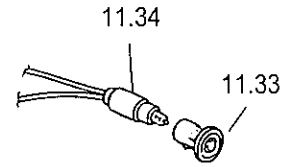

DER 241 BS

C6N0AV002X

tav. 2
cat. 18.C3901

REF.	CODE	DESCRIPTION
7.2	217623	Oven shelf
7.3	48B6105K	Broiling pan tray
7.4	48E6104K	Pastry plate
8.1	2183442410	Oven knob
8.15	050040.1	Oven switch
8.16	066072	Oven thermostat
8.17	062120001	Grill element - 240V
8.20	4216102Z	Bottom element support
8.22	030083.1	Bottom element insulation
8.23	062121001	Bottom element - 240V
8.24	4216108Z	Bottom element plate
8.25	4216N02Z.1	Bottom protection plate
8.27	213023	Clip
11.1	072005	Lamp holder
11.2	073013001	Lamp
11.16	1131556	Wiring
11.25	051064	Terminal block
11.26	094539	Power cord bracket
11.27	094538	Terminal block support
11.30	066057	Cut-off thermostat
11.33	07306202.2	Control lamp cover - Red
11.34	073071	Control lamp L 750
=	073067	Control lamp L 230
-	1102667	Users operating instructions
-	1102668	Installation instructions