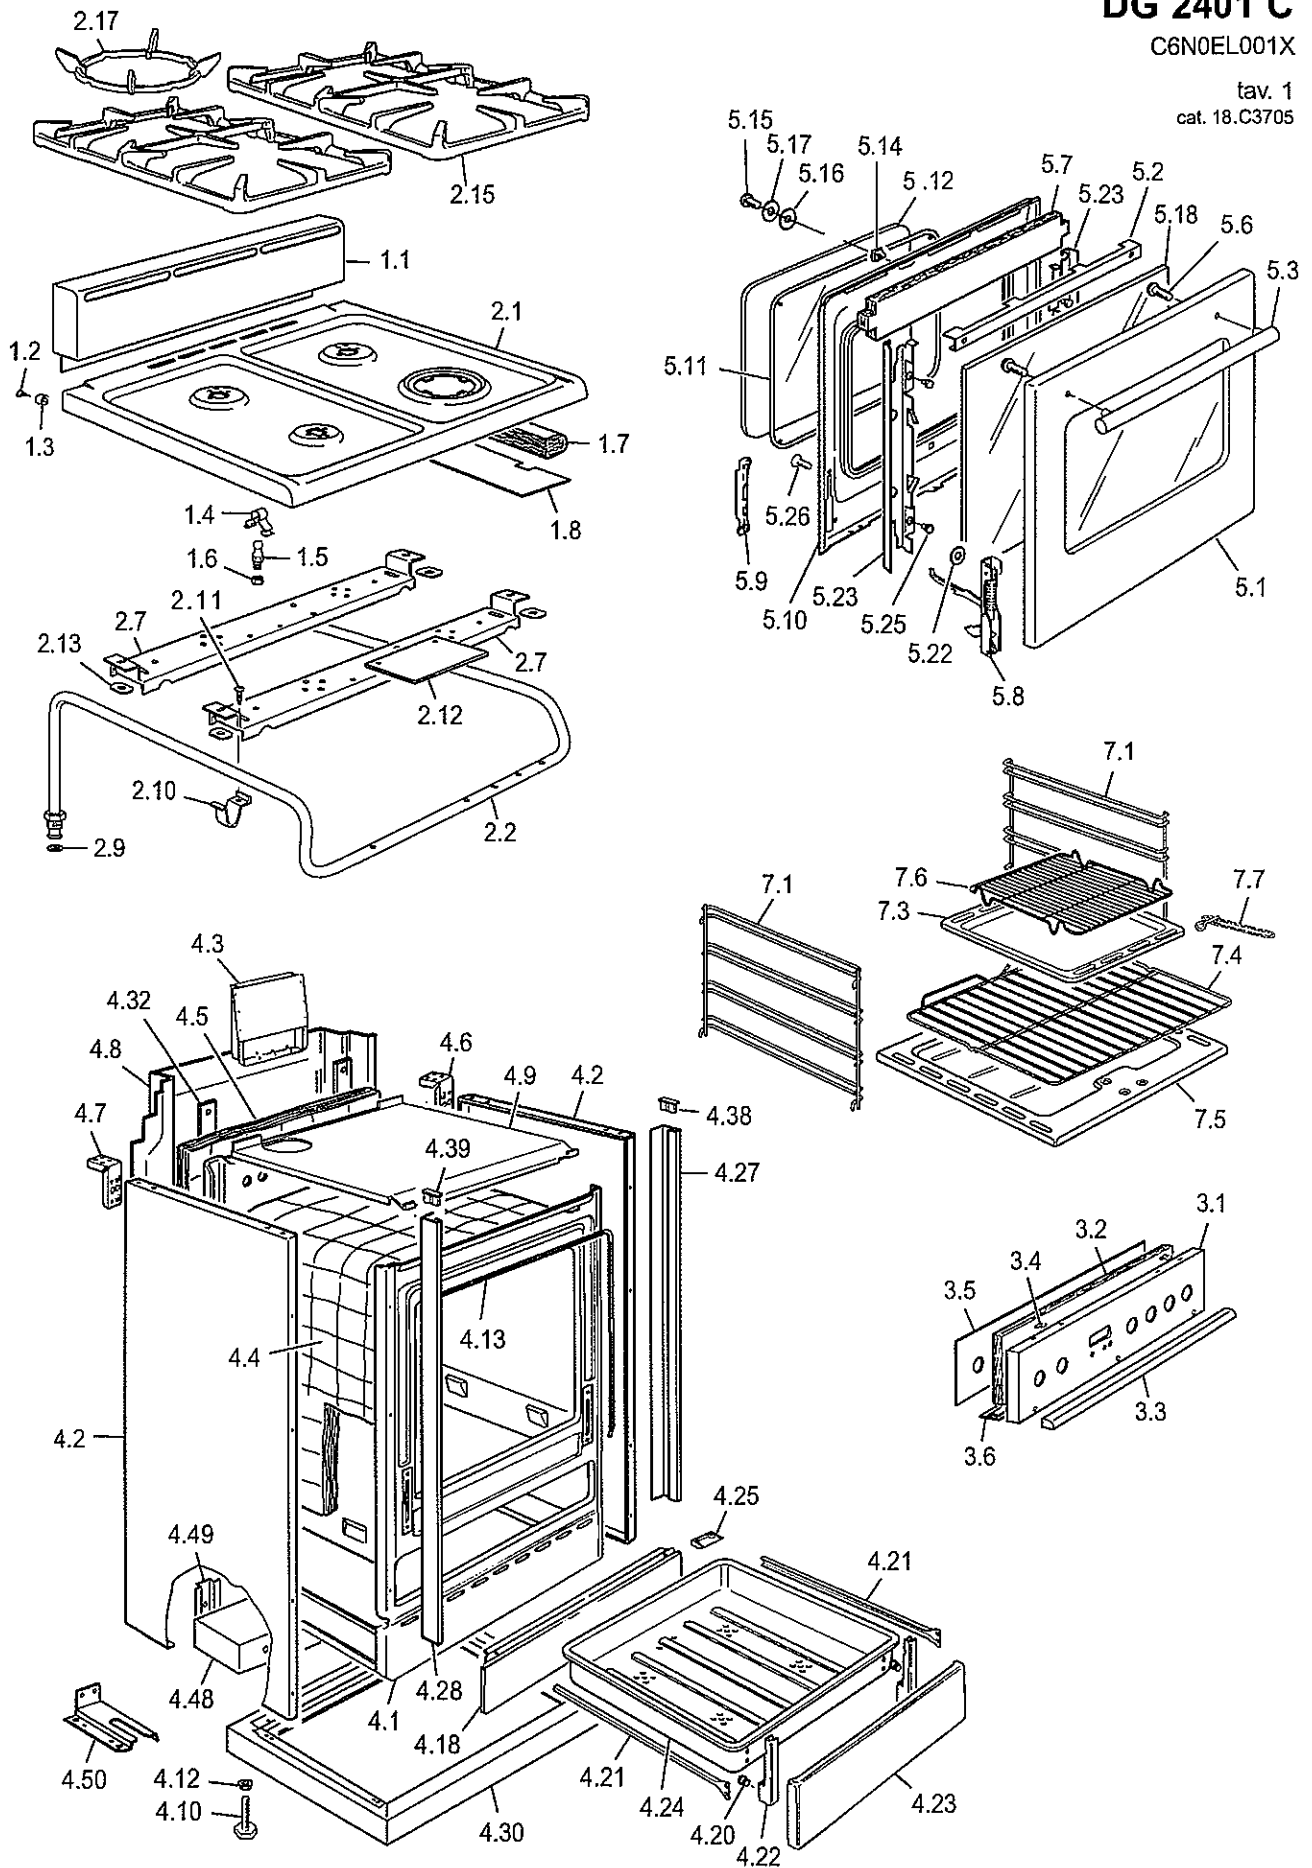

# DG 2401 C

C6N0EL001X

tav. 1  
cat. 18.C3705

REF.	CODE	DESCRIPTION	REF.	CODE	DESCRIPTION
1.1	103839061	Rear trim	5.1	032611669E	Door glass
1.2	001130	Screw	5.2	4116111	Handle bar
1.3	040031002	Plug	5.3	037231062A	Door handle
1.4	035100	Spring	5.6	001071	Screw M5x16
1.5	103615	Pin	5.7	030097.1	Door insulation
1.6	214062	Nut	5.8	063089	Door hinge male
1.7	030150.1	Cooktop insulation	5.9	063025	Door hinge female
1.8	094505	Insulation support	5.10	373FF707K	Door panel
2.1	3316S405S	Cooktop	5.11	053084	Gasket
2.2	3426N40005	Manifold	5.12	0311000.1T	Inner glass
2.7	51B6N01	Burners support	5.14	214021	Nut
2.9	053024.1	Gasket	5.15	001214	Screw
2.10	094254	Fixing plate	5.16	003035	Washer
2.11	001227	Screw	5.17	103205	Washer
2.12	094504	Electronic timer protection	5.18	0312039	Third glass
2.13	003066	Insulation washer	5.22	003041	Washer - R 5,7x15
2.15	217602	Pan-support	5.23	51B5616	Inner glass support
2.17	217498	Wok grid	5.25	040056	Third glass rubber
3.1	35N6P17SNT	Control panel	7.1	217291	Shelf support
3.2	030149.1	Control panel insulation	7.3	48B5001K	Grill-pan tray
3.3	103761	Control panel trim	7.4	217439	Oven shelf
3.4	213007	Clip	7.5	47EN604K	Oven floor
3.5	4116N03	Insulation support	7.6	217251	Grill-pan grid
3.6	053092	Control panel seal	7.7	037253	Grill-pan grid handle
4.1	4506N1GG12	Oven frame			
4.2	36C6100S	Side panel			
4.3	46A6N04Z	Funnel			
4.4	030113.1	Oven insulation			
4.5	030085.1	Rear insulation			
4.6	094417DX	Rear right coupler			
4.7	094417SX	Rear left coupler			
4.8	4116N04	Rear panel			
4.9	4216101Z	Upper shelter			
4.10	103854	Shim			
4.12	214056	Nut shim			
4.13	053039	Seal			
4.18	103160061	Base panel			
4.20	040012	Buffer			
4.21	094075	Drawer rail			
4.22	094138	Drawer fixing bracket			
4.23	39E6601YS	Drawer front panel			
4.24	39K6101Y	Drawer			
4.25	081073	Drawer stopper			
4.27	083290061	Right front trim			
4.28	083289061	Left front trim			
4.30	68061010	Plinth			
4.32	4219604Z	Rear insulation support			
4.38	081068/NS	Right stopper			
4.39	081067/NS	Left stopper			
4.48	103326	Balance weight			
4.49	213016	Balance weight bracket			
4.50	094495	Anti-tip stability device			