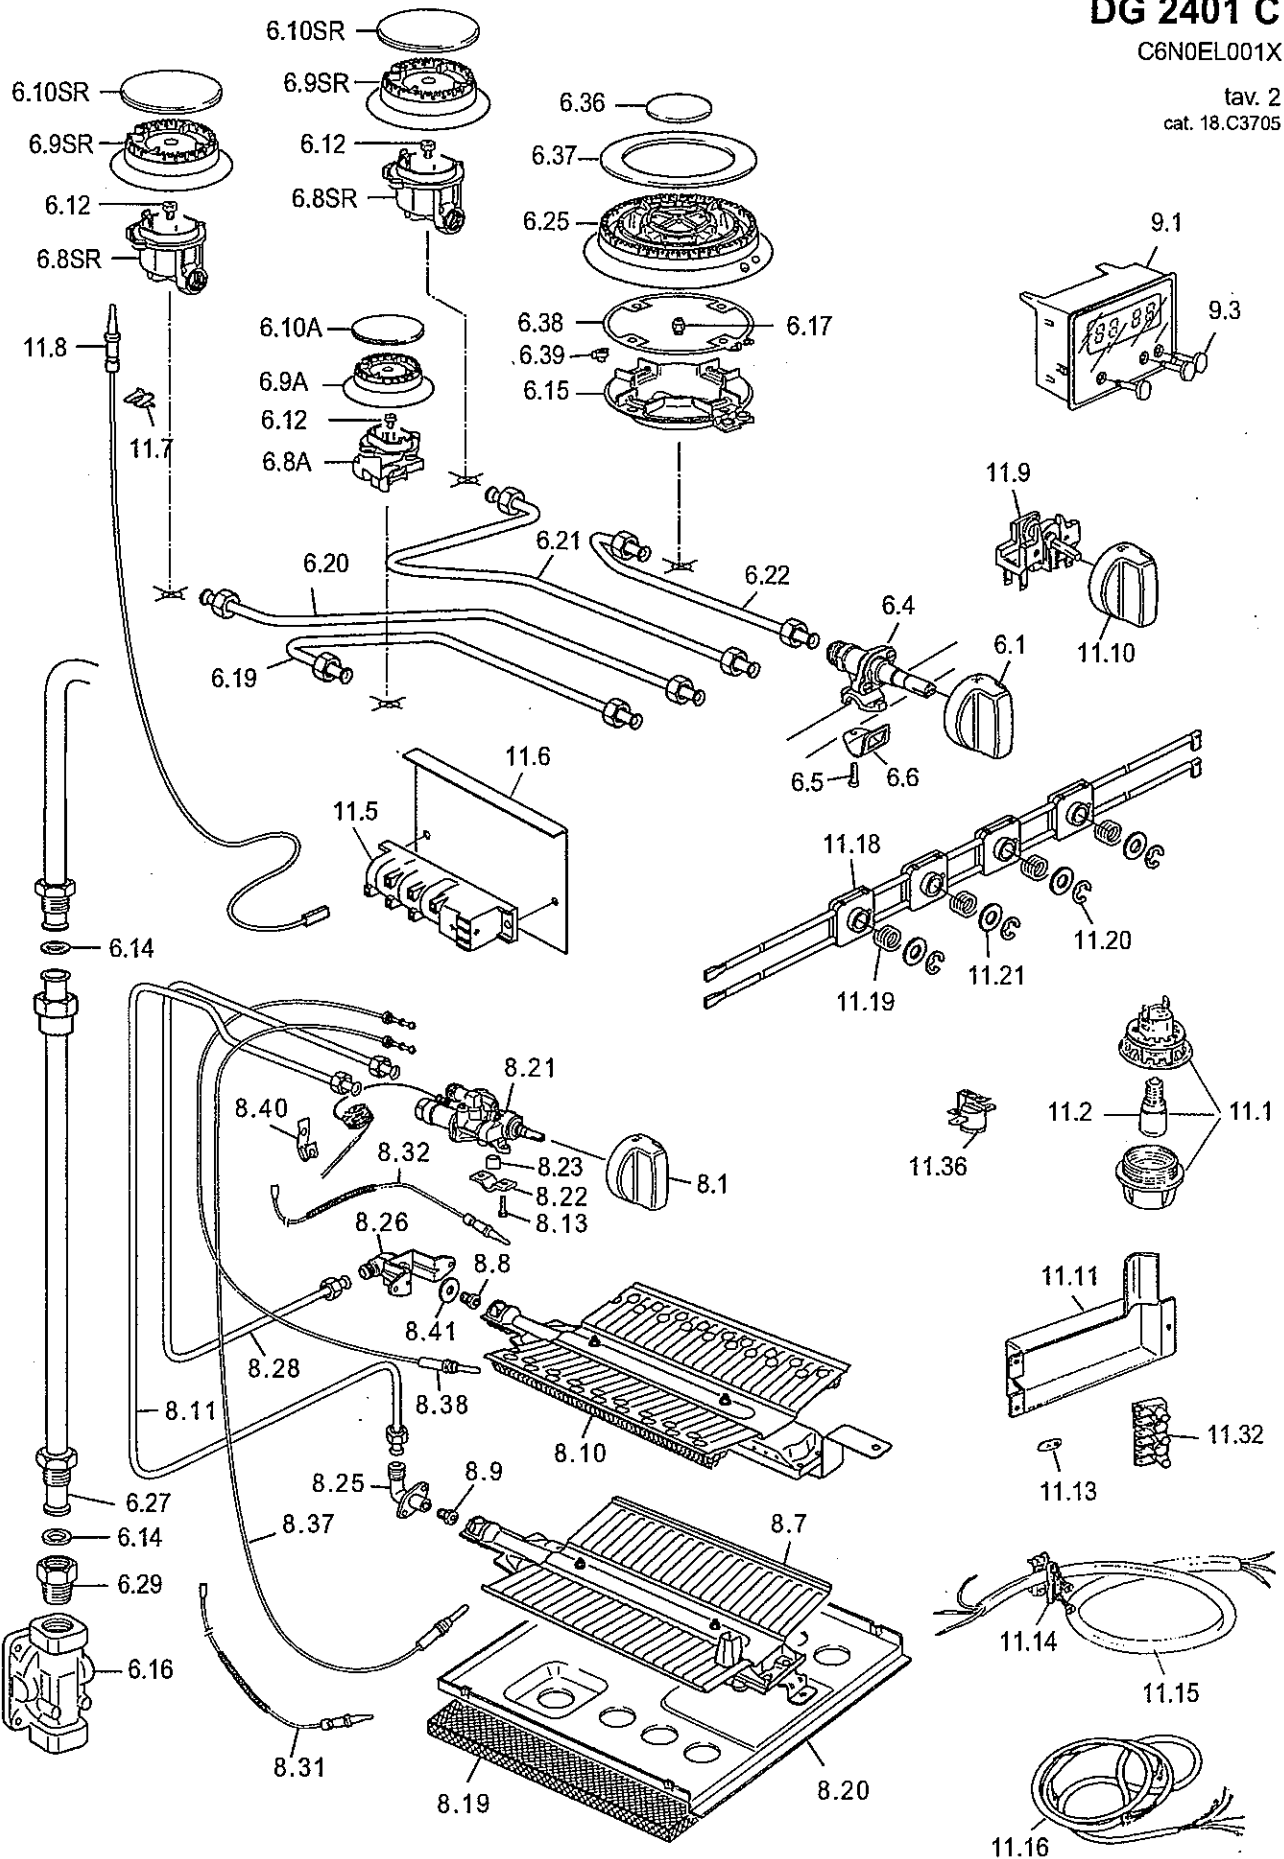

# DG 2401 C

C6N0EL001X

tav. 2  
cat. 18.C3705

REF.	CODE	DESCRIPTION	REF.	CODE	DESCRIPTION
6.1	2183A07367	Burner knob	9.1	074071	Electronic timer
6.4	106240	Tap - Ø 0.27 A	9.3	103271009	Button
=	106241	Tap - Ø 0.32 SR	11.1	072005	Lamp holder
=	106243	Tap - Ø 0.65 TR	11.2	073013005	Lamp - 15 W
6.5	001233	Tap fixing screw	11.5	082072	6 Burners ignition coil
6.6	094382	Tap bracket	11.6	094413	Burners ignition coil bracket
6.8A	215465	A burner-cup	11.7	035094	Igniter spring
6.8SR	215466	SR burner-cup	11.8	084028	Igniter - L = 250 mm
6.9SR	068110001S	SR burner head	=	084029	Igniter - L = 630 mm
6.9A	068109001S	A burner head	=	084033	TR - Igniter - L = 500 mm
6.10A	216129005A	A burner-cap	11.9	050058	Oven light switch
6.10SR	216130005A	SR burner-cap	11.10	2183A57398	Switch oven knob
6.12	101290	Injector - Ø 0.90 - AUX	11.11	103230.1A	Terminal block protection
=	101292	Injector - Ø 0.55 - AUX	11.14	052008	Wire fastener
=	101225	Injector - Ø 1.18 - SR	11.15	054104	Cord
=	101293	Injector - Ø 0.72 - SR	11.16	1131508	Wiring
6.14	053024.1	Elbow gasket	11.18	103851	Ignition switches
6.15	215469	Burner cup TR	11.19	035080	Spring
6.16	103841	Gas pressure regulator 1/2" NG	11.20	003039	Retaining ring
6.17	101291	TR injector - Ø 1.70	11.21	003038	Washer
=	101294	TR injector - Ø 1.02	11.32	051062	Terminal block
6.19	029795	A inlet pipe	-	1102474	Users operating instructions
6.20	029796	SR inlet pipe left	-	1102505	Installation instructions
6.21	029797	SR inlet pipe right			
6.22	029798	TR inlet pipe			
6.27	3426N001	Extension pipe			
6.29	067033	Connection			
6.35	068115001S	TR burner head			
6.36	216132005A	TR Burner-cap inside			
6.37	216133005A	TR burner-cap outside			
6.38	053078	Burner cup gasket			
6.39	040064	Stopper			
8.1	2183A47367	Oven knob			
8.7	215474	Oven burner			
8.8	101070	Broil burner injector - Ø 1.46			
=	101128	Broil burner injector - Ø 0.88			
8.9	101207	Oven burner injector - Ø 1.80			
=	101143	Oven burner injector - Ø 1.09			
8.10	215475	Broil burner			
8.11	029802	Oven inlet pipe			
8.13	001248	Screw			
8.19	4216N02Z	Oven burner protection			
8.20	4216N01Z	Oven burner support			
8.21	066150	Thermostat			
8.22	094503	Bracket			
8.23	053045	Gasket			
8.25	067036	Oven elbow			
8.26	067035	Broil elbow			
8.28	029803	Broil inlet pipe			
8.31	084040	Oven igniter with wire			
8.32	084041	Broil igniter with wire			
8.37	107055	Oven thermocouple - L=1250			
8.38	107056	Broil thermocouple - L=1000			
8.40	213015	Clip			
8.41	003067	Washer			