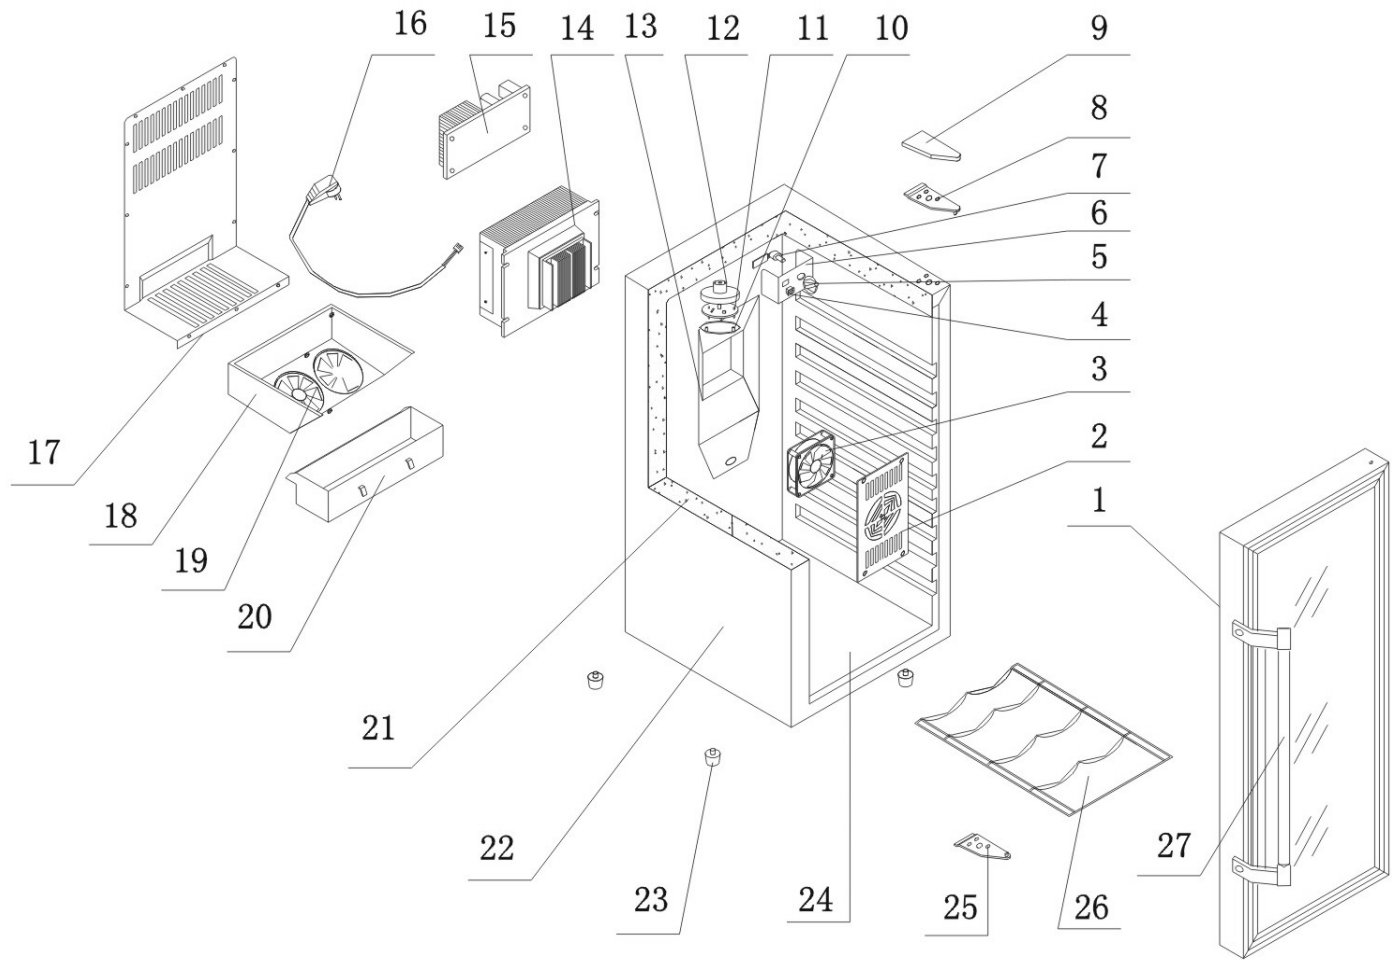

EWC12 Exploded View

EWC12 Parts List

No.	Description	Q'ty
1	Glass Door	1
2	Inside Fan Cover	1
3	Evaporator Fan Motor	1
4	Light Switch	1
5	Temp. Control Knob	1
6	Control Box	1
7	Temp. Control PCB	1
8	Upper Door Hinge	1
9	Hinge Cover	1
10	Light Cover	1
11	Light PCB	1
12	Light Base	1
13	Middle Case	1
14	Cooling System	1
15	Main PCB	1
16	Power Supply Cord	1
17	Back Cover	1
18	Back Fan Cover	1
19	Condenser Fan Motor	1
20	Water Drip Tray	1
21	Insulation	1(kg)
22	Cabinet	1
23	Leg	1
24	Cabinet Liner	1
25	Lower Door Hinge	1
26	Shelf	1
27	Handle	1