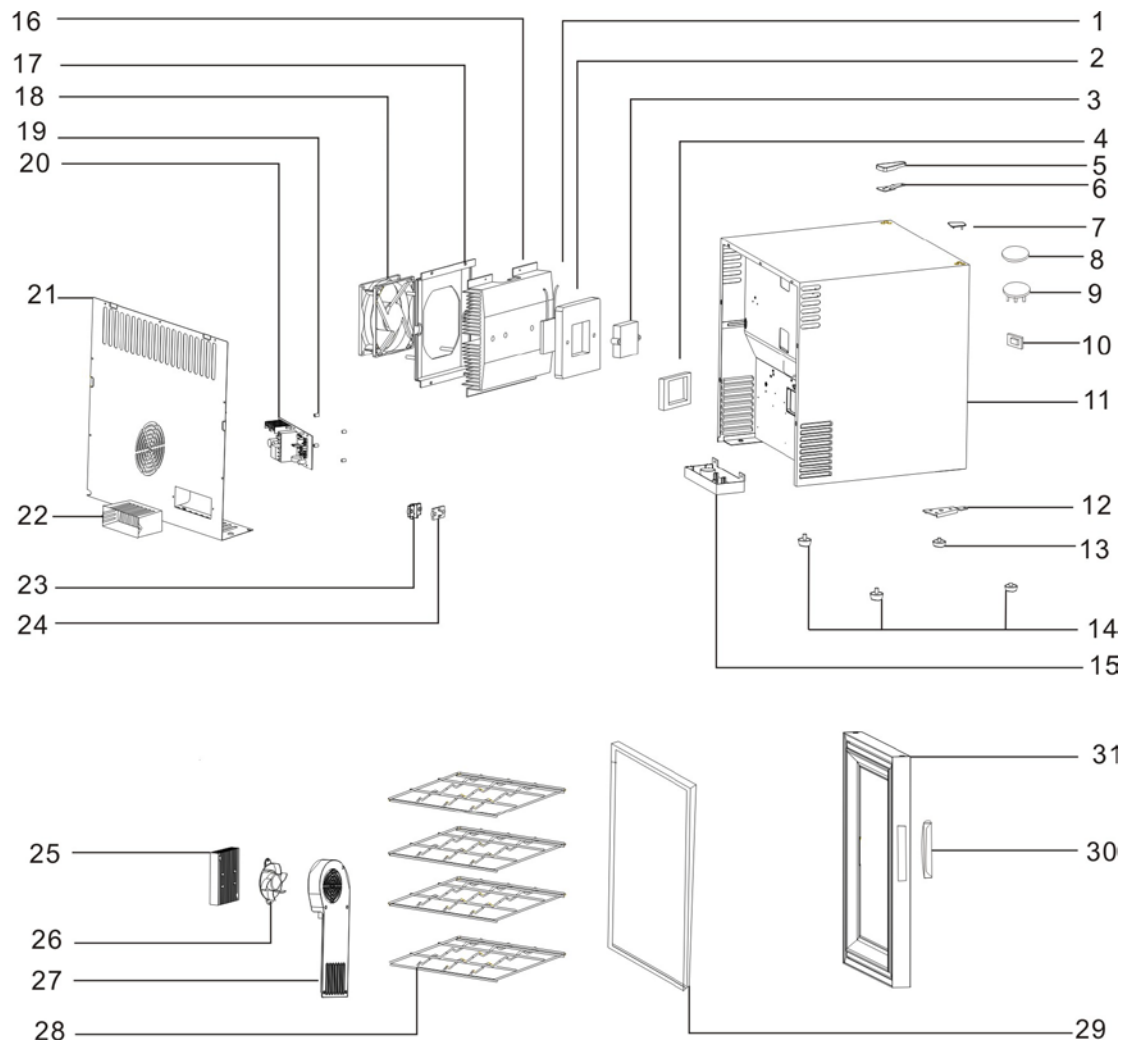

Wine chiller EXPLOSION VIEWS & PARTS LISTS

1.1.1 EWC1601B Exploded View

1.2.1 EWC1601B Part List

Item	Spare parts Name	Quantity(PCS)	
1	Cooling module	1	
2	Big EVA liner	1	
3	Aluminum cooling sheet	1	
4	Small EVA liner	1	
5	Upper hinge cover	1	
6	Upper hinge	1	
7	Flat cover	1	
8	LED light cover	1	
9	LED light	1	
10	LED light on/off switch	1	
11	Cabinet	1	
12	Bottom hinge	1	
13	Low rubber leg	1	
14	High rubber leg	2	
15	Water drip tray	1	
16	Aluminum heat sink block	1	
17	Heat sink fan bracket	1	
18	Heat sink fan	1	
19	PCB bracket	4	
20	PCB	1	
21	Back cover	1	
22	Power cord storage box	1	
23	Power cord bracket cover	1	
24	Power cord bracket base	1	
25	Aluminum cold sink block	1	
26	Cold sink fan	1	
27	Cold sink fan cover	1	
28	Shelves	4	
29	Door gasket	1	
30	Door handle	1	
31	Glass door	1	