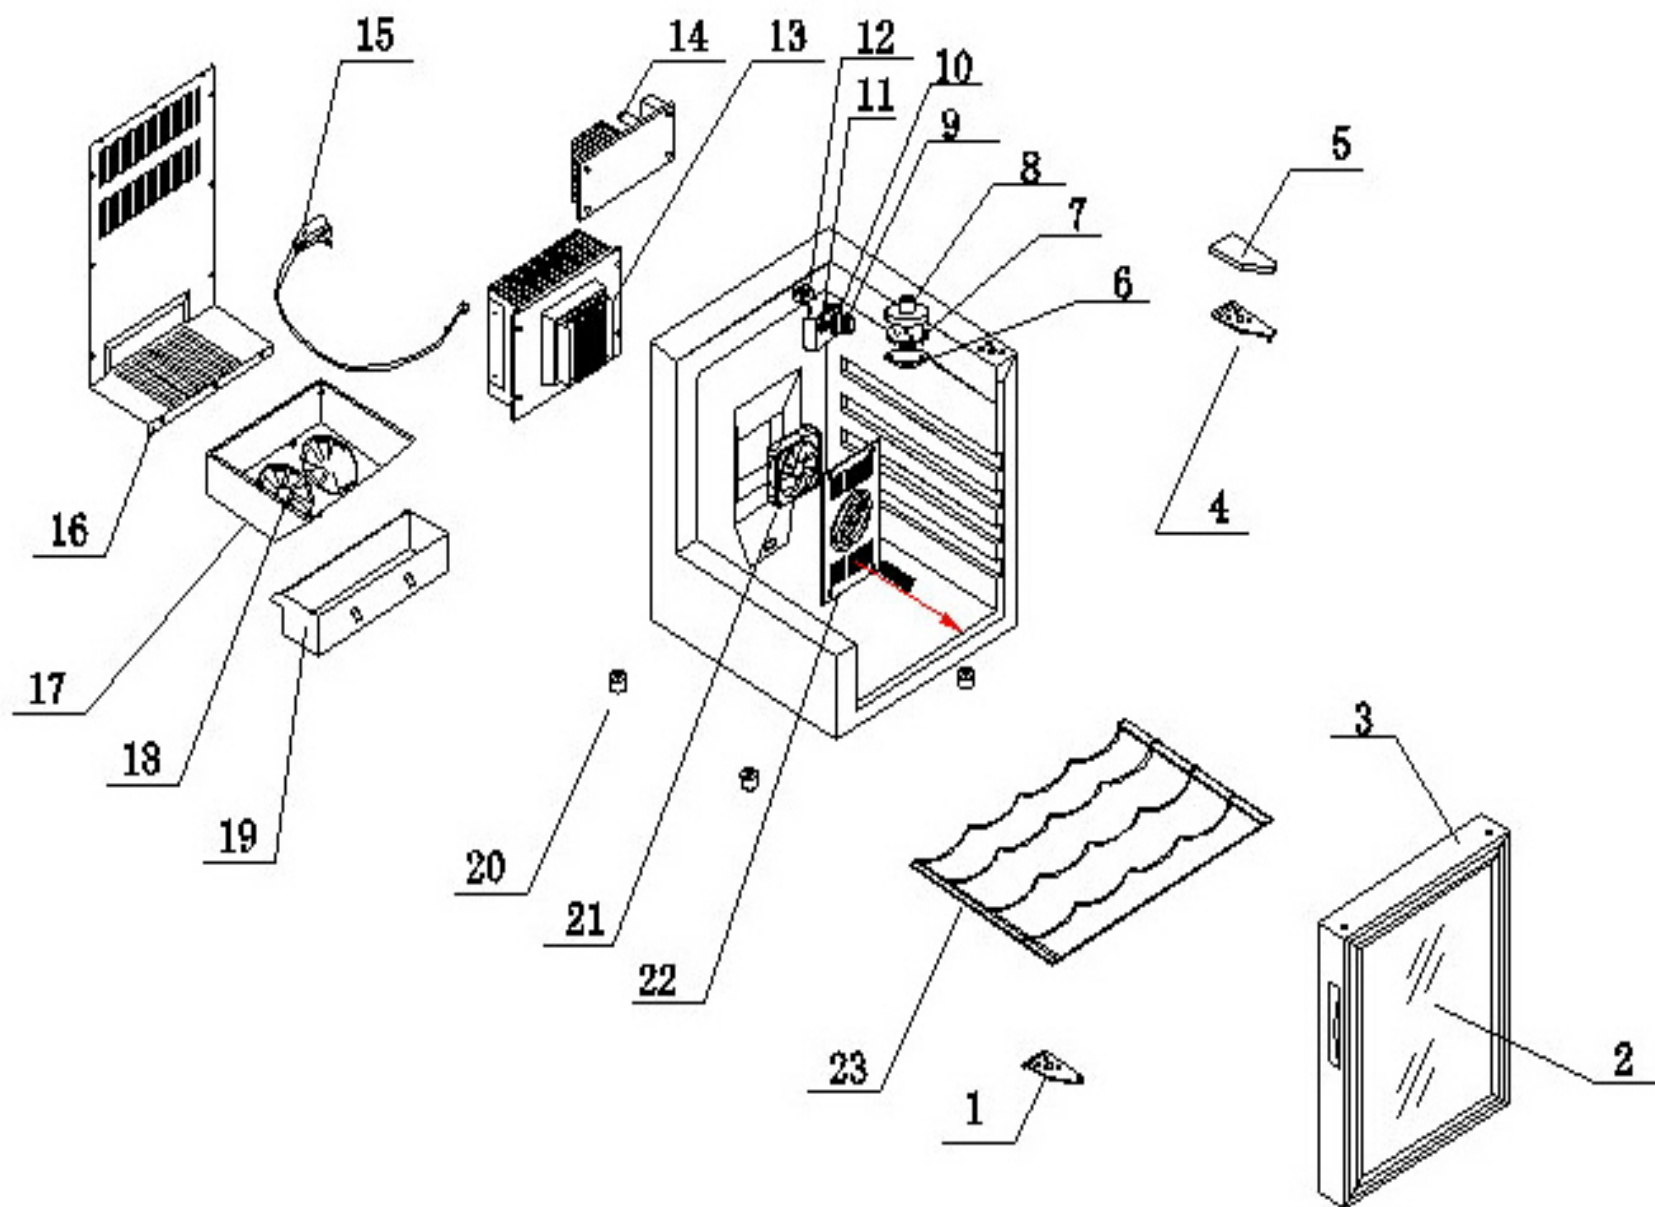

# EWC16B Exploded View

### EWC16B Parts List

No.	Parts No.	Description	Q'ty
1	EWC16B-1	Lower Door Hinge	1
2	EWC16B-2	Glass Door	1
4	EWC16B-4	Upper Door Hinge	1
5	EWC16B-5	Hinge Cover	1
6	EWC16B-6	Light Cover	1
7	EWC16B-7	Light PCB	1
8	EWC16B-8	Light Base	1
9	EWC16B-9	Temperature Control Knob	1
10	EWC16B-10	Control Box	1
11	EWC16B-11	Light Switch	1
12	EWC16B-12	Temperature Control PCB	1
13	EWC16B-13	Thermoelectric Cooling Module	1
14	EWC16B-14	Main PCB	1
15	EWC16B-15	Power Supply Cord	1
16	EWC16B-16	Back Cover	1
17	EWC16B-17	Condenser Fan Cover	1
18	EWC16B-18	Condenser Fan Motor	2
19	EWC16B-19	Water Drip Tray	1
20	EWC16B-20	Leg	4
21	EWC16B-21	Evaporator Fan Motor	1
22	EWC16B-22	Evaporator Fan Cover	1
23	EWC16B-23	Wired Shelves	3