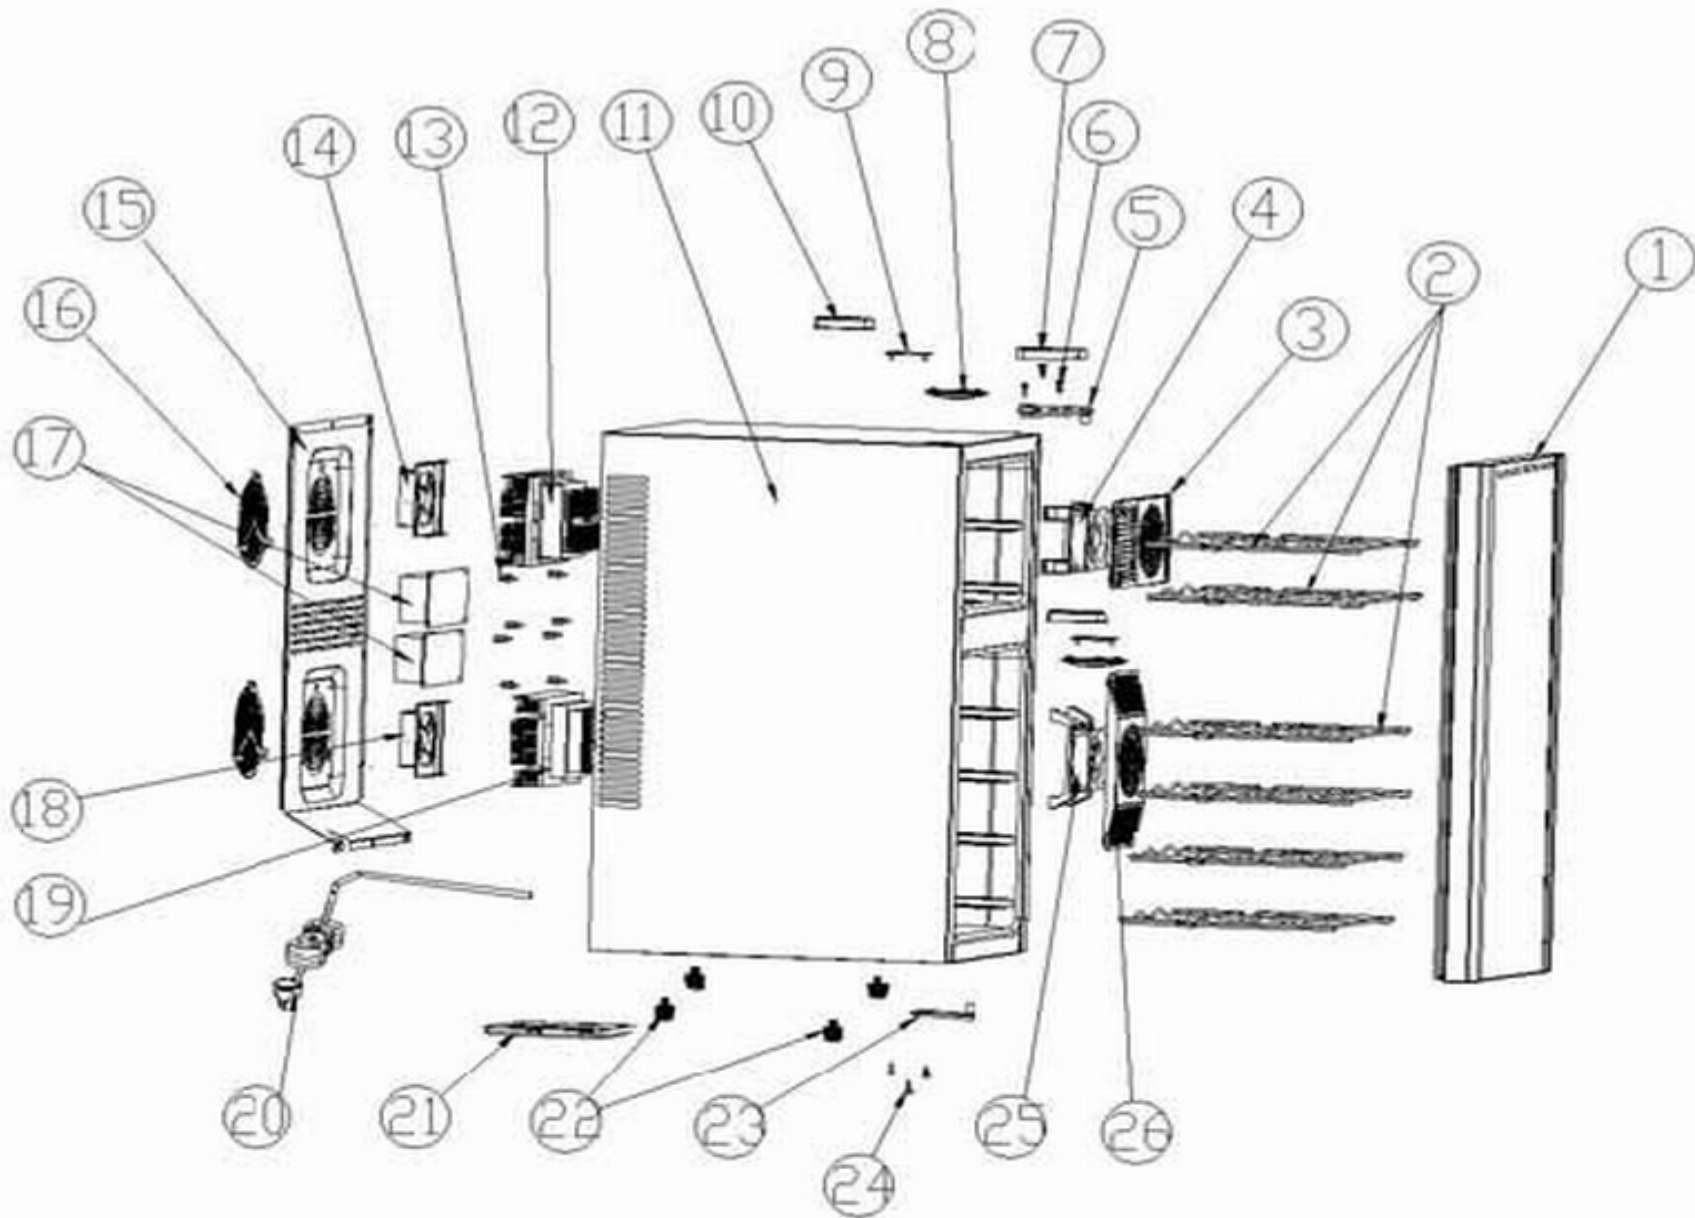

# EWC1801DZ Explosion View

# EWC1801DZ

## PARTS LIST

Number	Part name	Qty
1	Door	1
2	Shelf	6
3	Cold Fan mask	1
4	Cold fan bracket	1
5	Upper hinge	1
6	Screws	3
7	Upper hinge cover	1
8	Light cover	2
9	Light board	2
10	Light bracket	2
11	Cabinet	1
12	Upper system	1
13	Plastic bolt	4
14	Hot fan bracket (upper)	1
15	Rear board	1
16	Filter	2
17	Power PCB	2
18	Hot fan bracket (lower)	1
19	Lower system	1
20	Power cord	1
21	Water tray	1
22	Foot	4
23	Lower hinge	1
24	Screws	3
25	Cold fan bracket(lower)	1
26	Cold fan mask (lower)	1