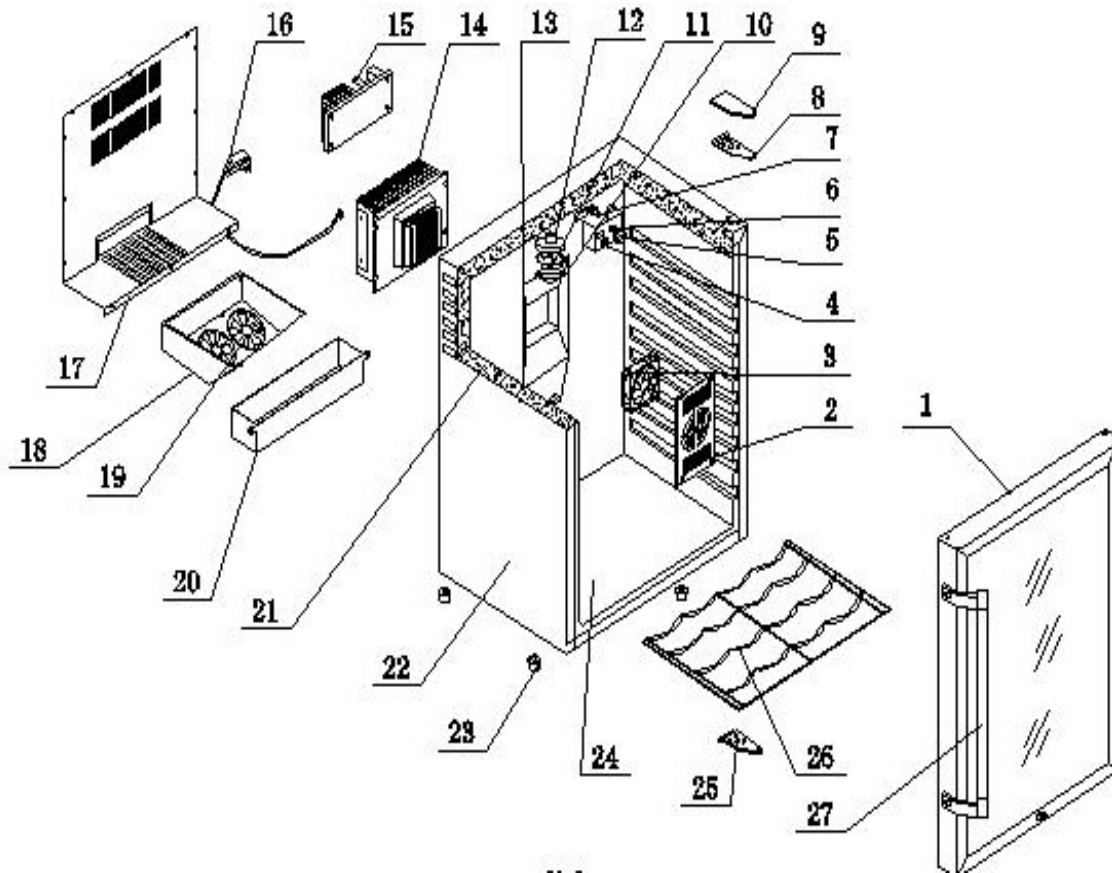

EWC28 Exploded View

EWC28 Parts List

No.	Description	Q'ty
1	Door	1
2	Inside Fan Cover	1
3	Inside Fan Motor	1
4	Light Switch	1
5	Temp. Control Knob	1
6	Temp. Control Box	1
7	Temp. Control /PCB	1
8	Door Upper Hinge	1
9	Hinge Cover	1
10	Light Cover	1
11	Light PCB	1
12	Light Base	1
13	Middle Case	1
14	Cooling System	1
15	Main PCB	1
16	Power Supply Cord	1
17	Back Cover	1
18	Outside Fan Cover	1
19	Outside Fan Motor	1
20	Water Drip Tray	1
21	Insulation	1
22	Cabinet	1
23	Foot	4
24	Cabinet Liner	1
25	Door Lower Hinge	1
26	Shelf	6
27	Handle	1