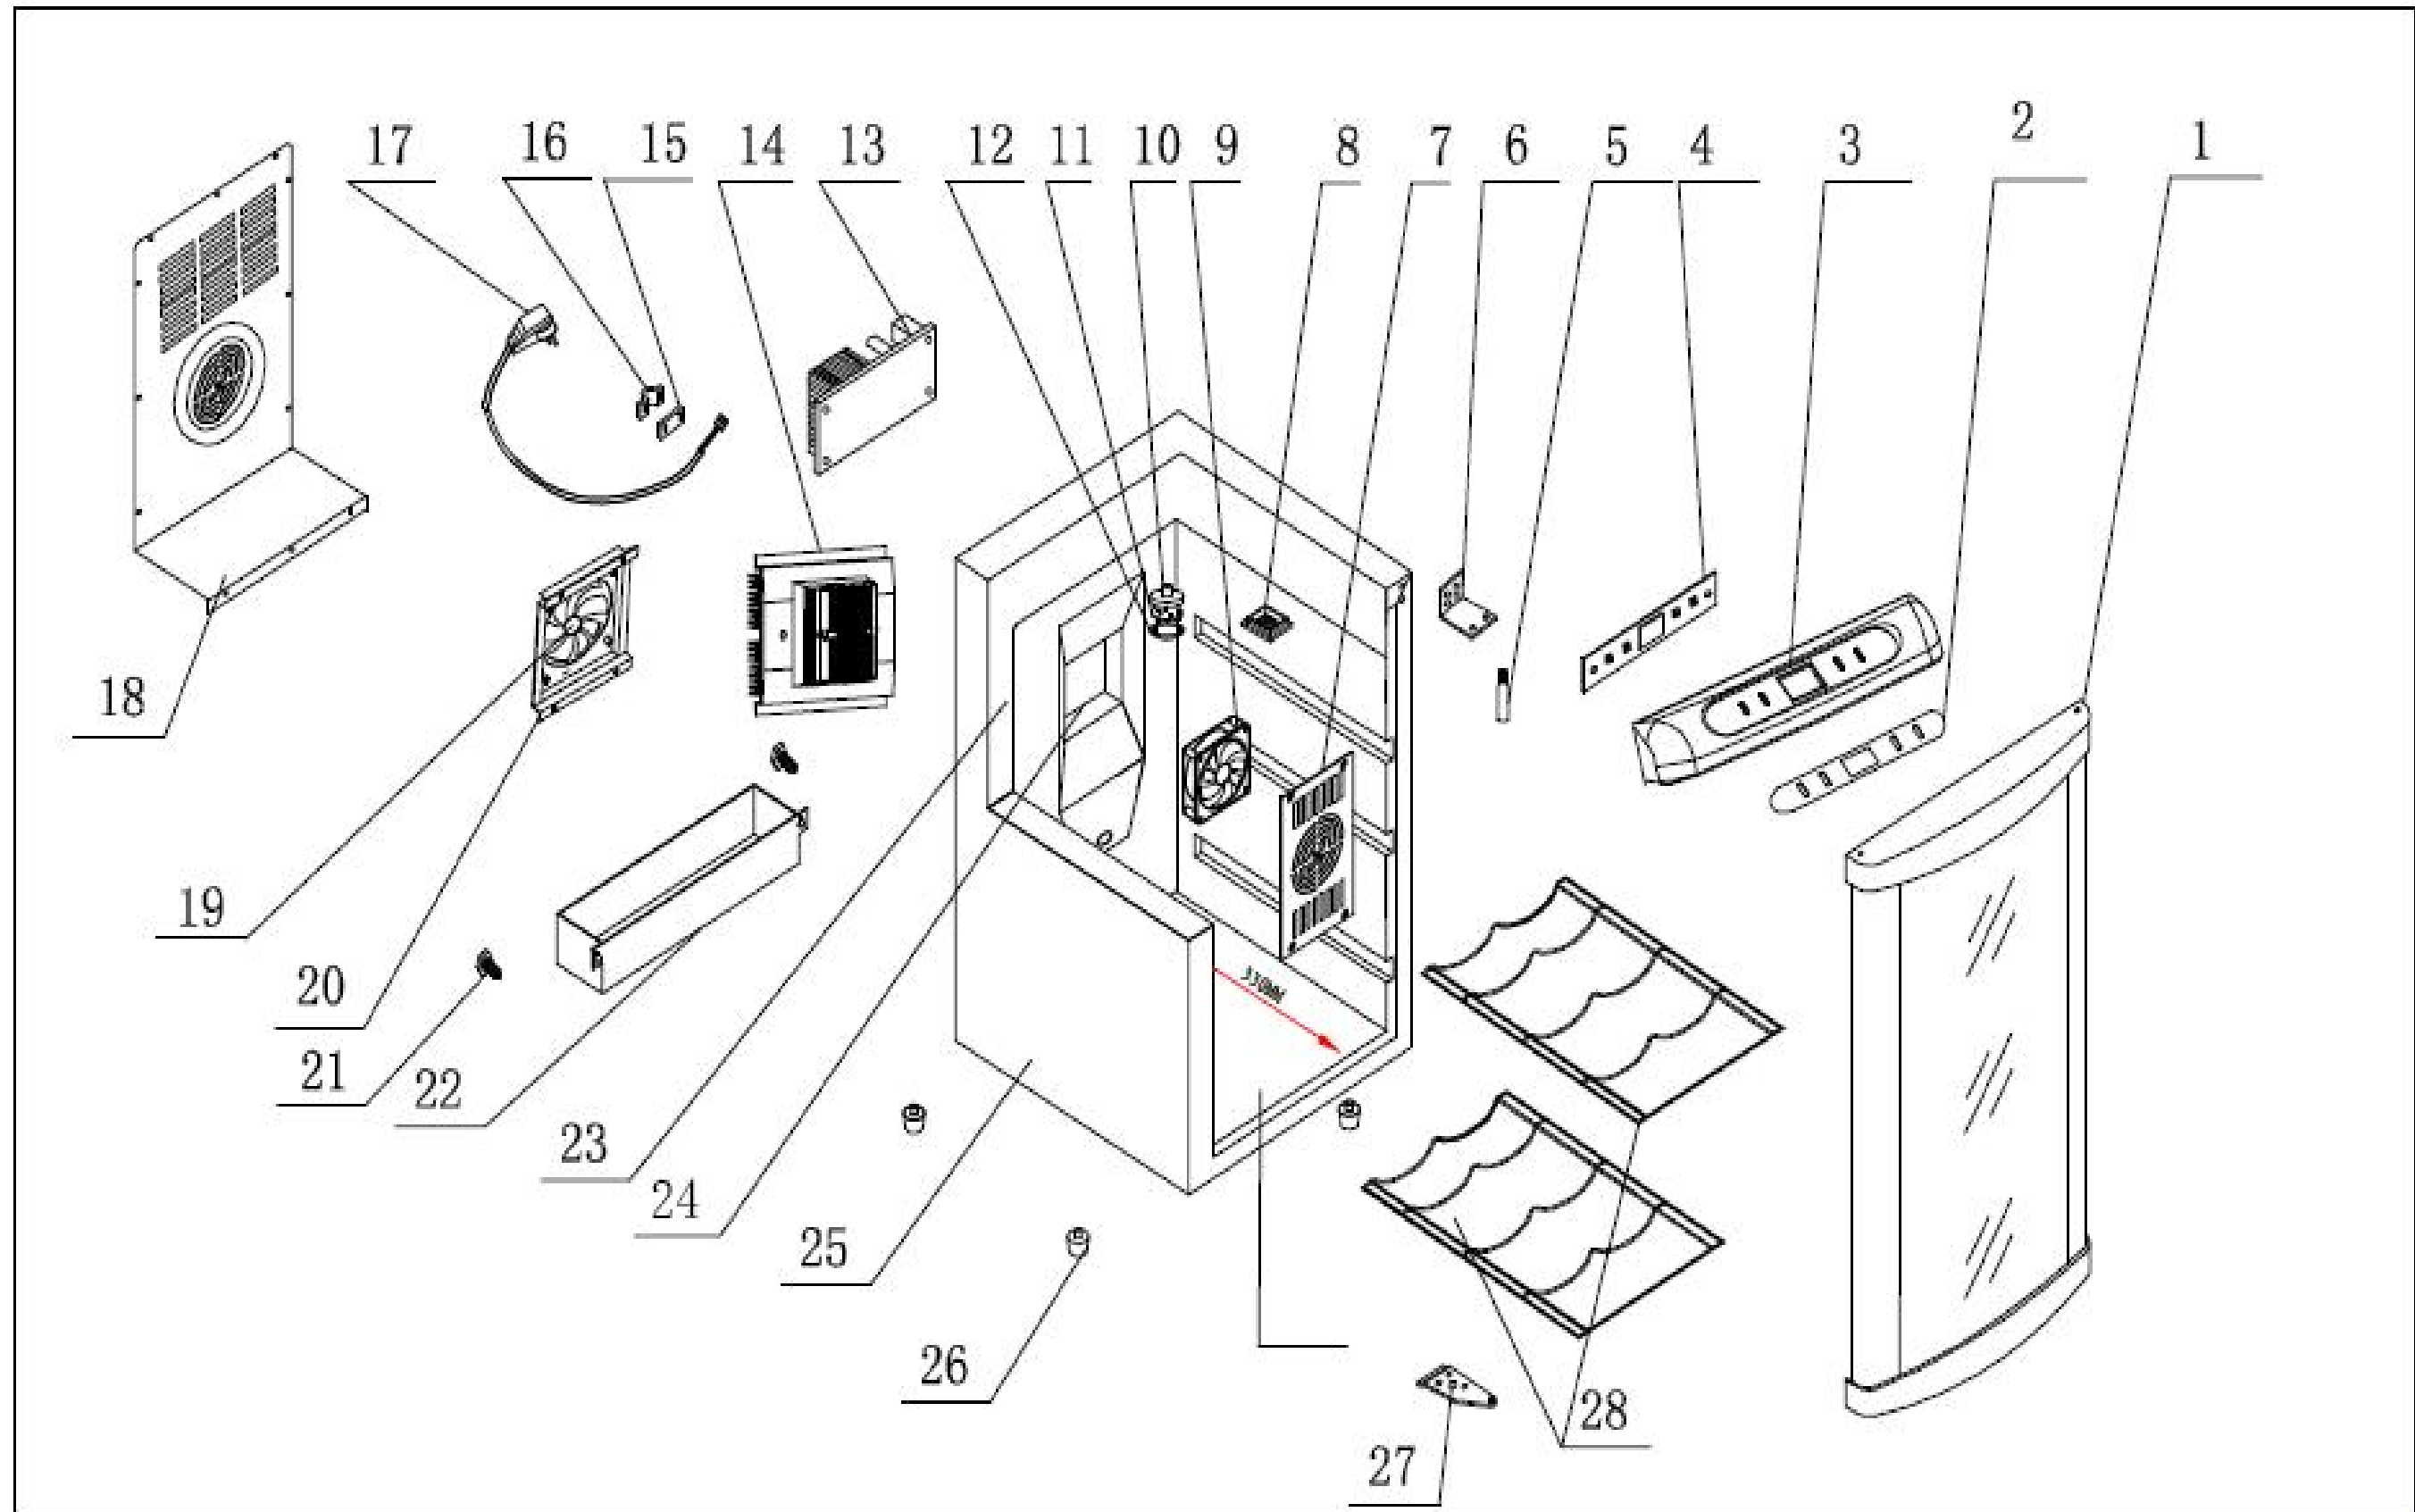

EWC6SS Exploded View

EWC6SS Parts List

No.	Description	Q'ty
1	Glass Door	1
2	Control Panel Film	1
3	Top Insert	1
4	Display PCB	1
5	Axle	1
6	Upper Door Hinge	2
7	Inside Fan Cover	1
8	Thermistor Cover	1
9	Evaporator Fan Motor	1
10	Light Base	1
11	Light PCB	1
12	Light Cover	1
13	Main PCB	1
14	Cooling System	1
15	Lower Cable Clamp	1
16	Upper Cable Clamp	1
17	Power Supply Cord	1
18	Back Cover	1
19	Condenser Fan Motor	1
20	Condenser Fan Supporter	1
21	Drip Tray Holder	2
22	Water Drip Tray	1
23	Insulation	1
24	Cooling System Supporter	1
25	Cabinet	1
26	Leg	4
27	Lower Door Hinge	1
28	Shelf	2