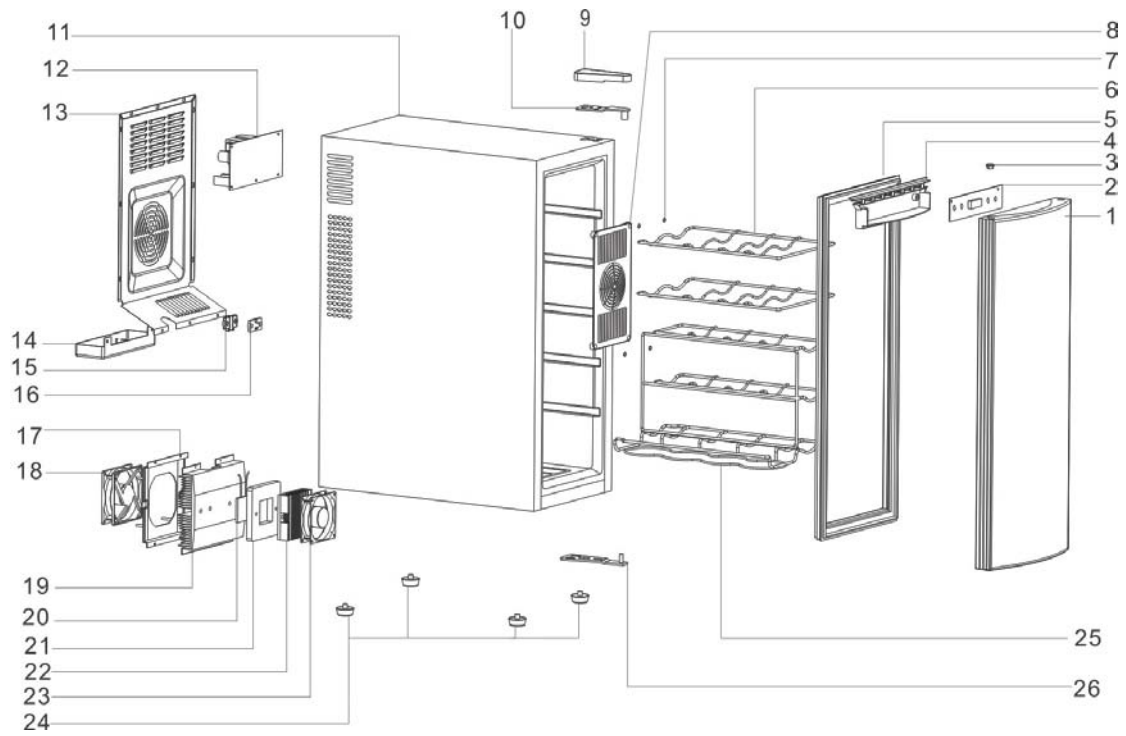

## 1.1.1 EWC801 Exploded View

### 1.1.2 EWC801 Parts List

Item	Spare Parts Name	Quantity(PCS)
1	Curved door	1
2	Control PCB	1
3	Plastic handle cover	1
4	Control PCB cover	1
5	Gasket	1
6	Shelf	3
7	Small plastic cover	4
8	Cold sink fan cover	1
9	Upper hinge cover	1
10	Upper hinge	1
11	Cabinet	1
12	Main PCB	1
13	Back cover	1
14	Water drip tray	1
15	Power cord clip	1
16	Power cord clip base	1
17	Heat sink fan	1
18	Heat sink fan holder	1
19	Aluminum heat sink block	1
20	Cooling module	1
21	EVA Liner	1
22	Aluminum cold sink block	1
23	Cold sink fan	1
24	Legs	4
25	Bottom hinge	1

### 1.2.2 EWC1201 Parts List

Item	Spare parts Name	Quantity(PCS)
1	Curved door	1
2	Control PCB	1
3	Plastic handle cover	1
4	Control PCB cover	1
5	Gasket	1
6	Shelf	3
7	Small plastic cover	4
8	Cold sink fan cover	1
9	Upper hinge cover	1
10	Upper hinge	1
11	Cabinet	1
12	Main PCB	1
13	Back cover	1
14	Water drip tray	1
15	Power cord clip	1
16	Power cord clip base	1
17	Heat sink fan	1
18	Heat sink fan holder	1
19	Aluminum heat sink block	1
20	Cooling module	1
21	EVA Liner	1
22	Aluminum cold sink block	1
23	Cold sink fan	1
24	Legs	4
25	Vertical shelf	1
26	Bottom hinge	1