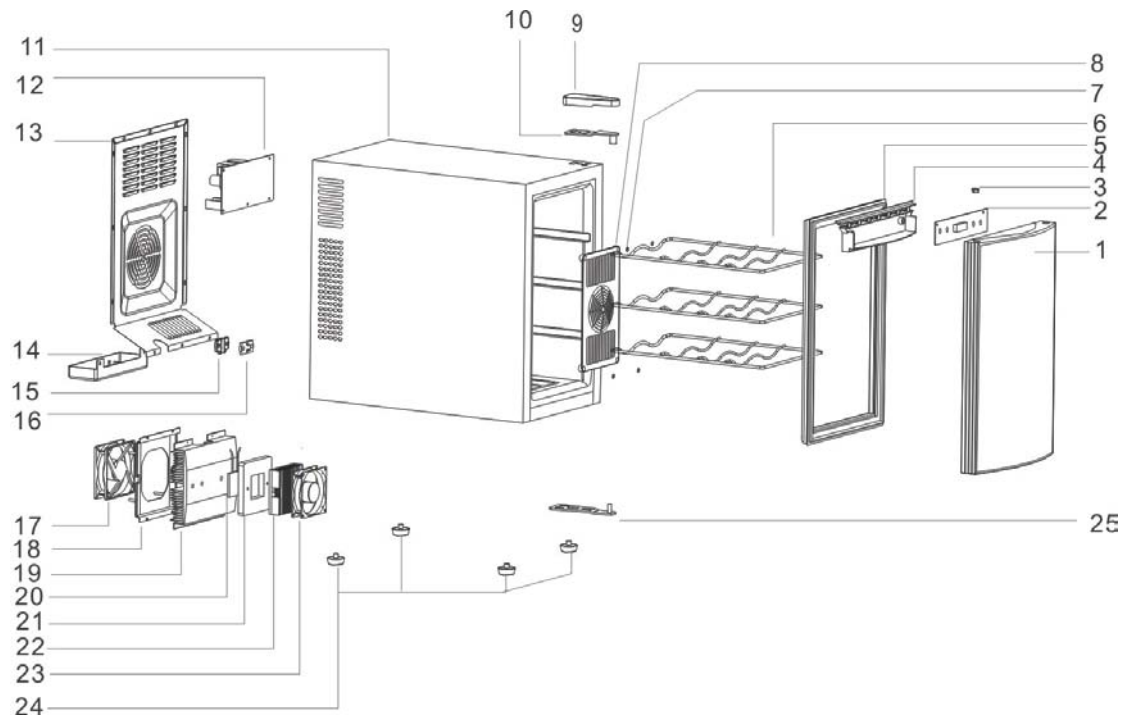

## 1.1.1 EWC801 Exploded View

### 1.1.2 EWC801 Parts List

Item	Spare Parts Name	Quantity(PCS)
1	Curved door	1
2	Control PCB	1
3	Plastic handle cover	1
4	Control PCB cover	1
5	Gasket	1
6	Shelf	3
7	Small plastic cover	4
8	Cold sink fan cover	1
9	Upper hinge cover	1
10	Upper hinge	1
11	Cabinet	1
12	Main PCB	1
13	Back cover	1
14	Water drip tray	1
15	Power cord clip	1
16	Power cord clip base	1
17	Heat sink fan	1
18	Heat sink fan holder	1
19	Aluminum heat sink block	1
20	Cooling module	1
21	EVA Liner	1
22	Aluminum cold sink block	1
23	Cold sink fan	1
24	Legs	4
25	Bottom hinge	1

### 1.2.2 EWC1201 Parts List

Item	Spare parts Name	Quantity(PCS)
1	Curved door	1
2	Control PCB	1
3	Plastic handle cover	1
4	Control PCB cover	1
5	Gasket	1
6	Shelf	3
7	Small plastic cover	4
8	Cold sink fan cover	1
9	Upper hinge cover	1
10	Upper hinge	1
11	Cabinet	1
12	Main PCB	1
13	Back cover	1
14	Water drip tray	1
15	Power cord clip	1
16	Power cord clip base	1
17	Heat sink fan	1
18	Heat sink fan holder	1
19	Aluminum heat sink block	1
20	Cooling module	1
21	EVA Liner	1
22	Aluminum cold sink block	1
23	Cold sink fan	1
24	Legs	4
25	Vertical shelf	1
26	Bottom hinge	1