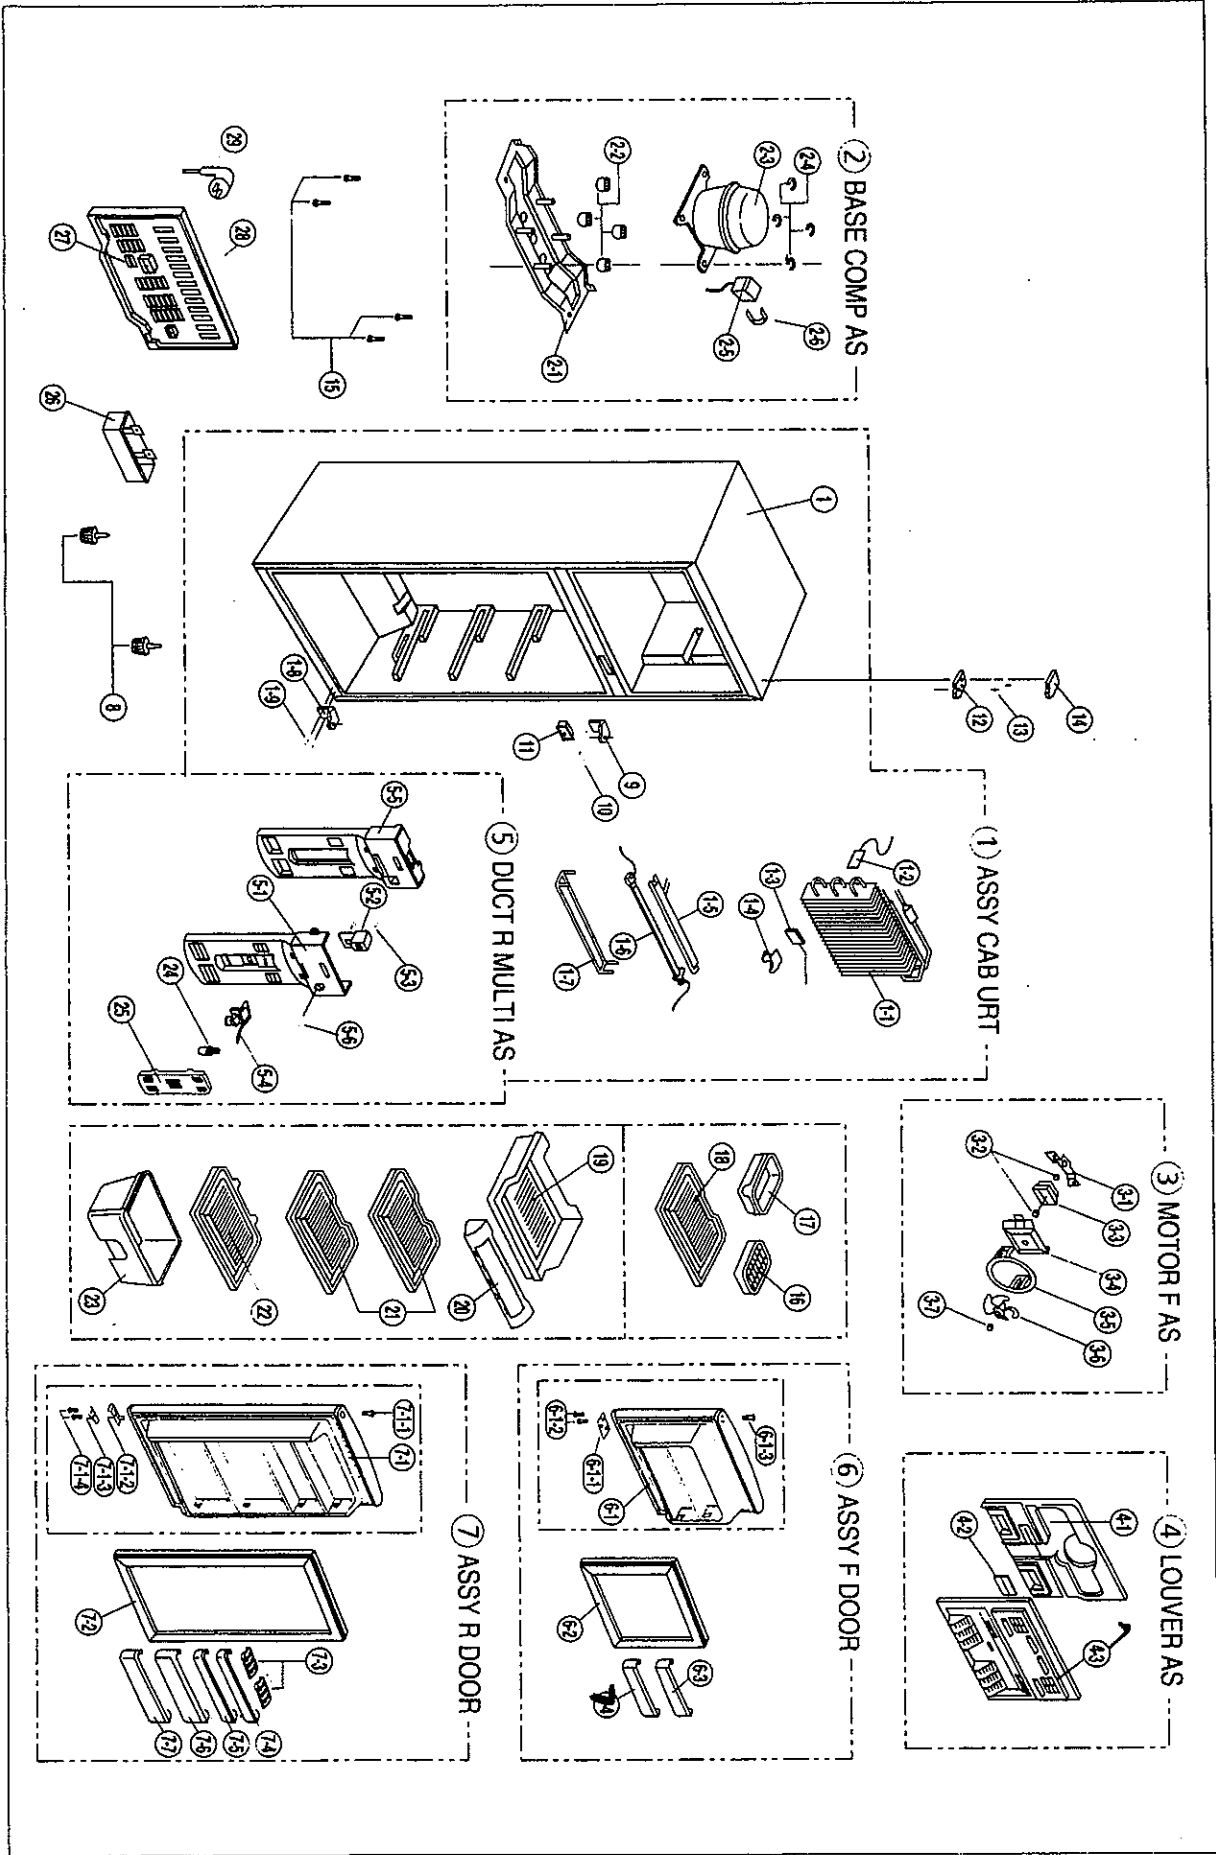

Parts Breakdown

Parts List

NO.	PART NAME	PART CODE	
		FF12Y	FF8Y
6-2	FREEZER DOOR GASKET ASS'Y	3012306901	3012306101
6-3	FREEZER TOP POCKET	3019009410	3019007810
6-4	FREEZER BOTTOM POCKET	3019009610	3019007810
7	REFRIGERATOR DOOR ASS'Y	PFRT00N035	PFRT00J065
7-1	REFRIGERATOR DOOR URETHANE ASS'Y	PFRU00N015	PFRU00J015
7-1-1	REFRIGERATOR TOP HANDLE BUSHING	4010Y36211	4010Y36211
7-1-2	REFRIGERATOR DOOR BUSHING	4010G38023	4010G38023
7-1-3	REFRIGERATOR DOOR STOPPER	4010G38034	4010G38034
7-1-4	SCREW TAPPING	7122401611	7122401611
7-2	REFRIGERATOR DOOR GASKET ASS'Y	3012307001	3012306001
7-3	EGG CONTAINER	3011115600	3011112200
7-4	REFRIGERATOR UTILITY POCKET (TOP)	3019009410	3019007810
7-5	REFRIGERATOR UTILITY POCKET (BOTTOM)	3019009410	3019007810
7-6	REFRIGERATOR BOTTLE RACK (TOP)	3019009310	3019007710
7-7	REFRIGERATOR BOTTLE RACK (BOTTOM)	3019009610	3019007910
8	ADJUSTABLE FOOT ASS'Y	3012101300	4001E32531
9	MIDDLE HINGE ASS'Y	3012906300	3012906300
10	SPECIAL BOLT	3016004000	3016004000
11	DOOR SWITCH ASS'Y	3011721300	3011721300
12	TOP HINGE ASS'Y	3012906500	3012906500
13	SPECIAL SCREW	3016000301	3016000301
14	TOP HINGE COVER	3011430100	3011430100
15	SPECIAL BOLT	3016002200	3016002200
16	ICE CUBE TRAY	4017Z99112	4017Z99112
17	ICE CUBE BOX	4010G56011	4010G56011
18	FREEZER SHELF	4010C55112	3017811000
19	CHILLED COMPARTMENT	3010100011	3011112011
20	CHILLED COMPARTMENT DOOR	3011721510	--
21	REFRIGERATOR SHELF	4010C55221	3017811100
22	VEGETABLE CRISPER COVER	3011424800	3011436201
23	VEGETABLE CRISPER	3011115500	3011119000
24	LAMP ASS'Y	3013600050	3013600050
25	WINDOW (R) OR SHADE (R)	3015503600	4017Z87570
26	COMPRESSOR EVAPORIZATION TRAY	3011161200	3011116102
27	GRILLE	3012400810	3012400310
28	TAPPING SCREW	7112401211	7112401211
29	POWER CORD ASS'Y (KP-30)	3011301712	3011301712