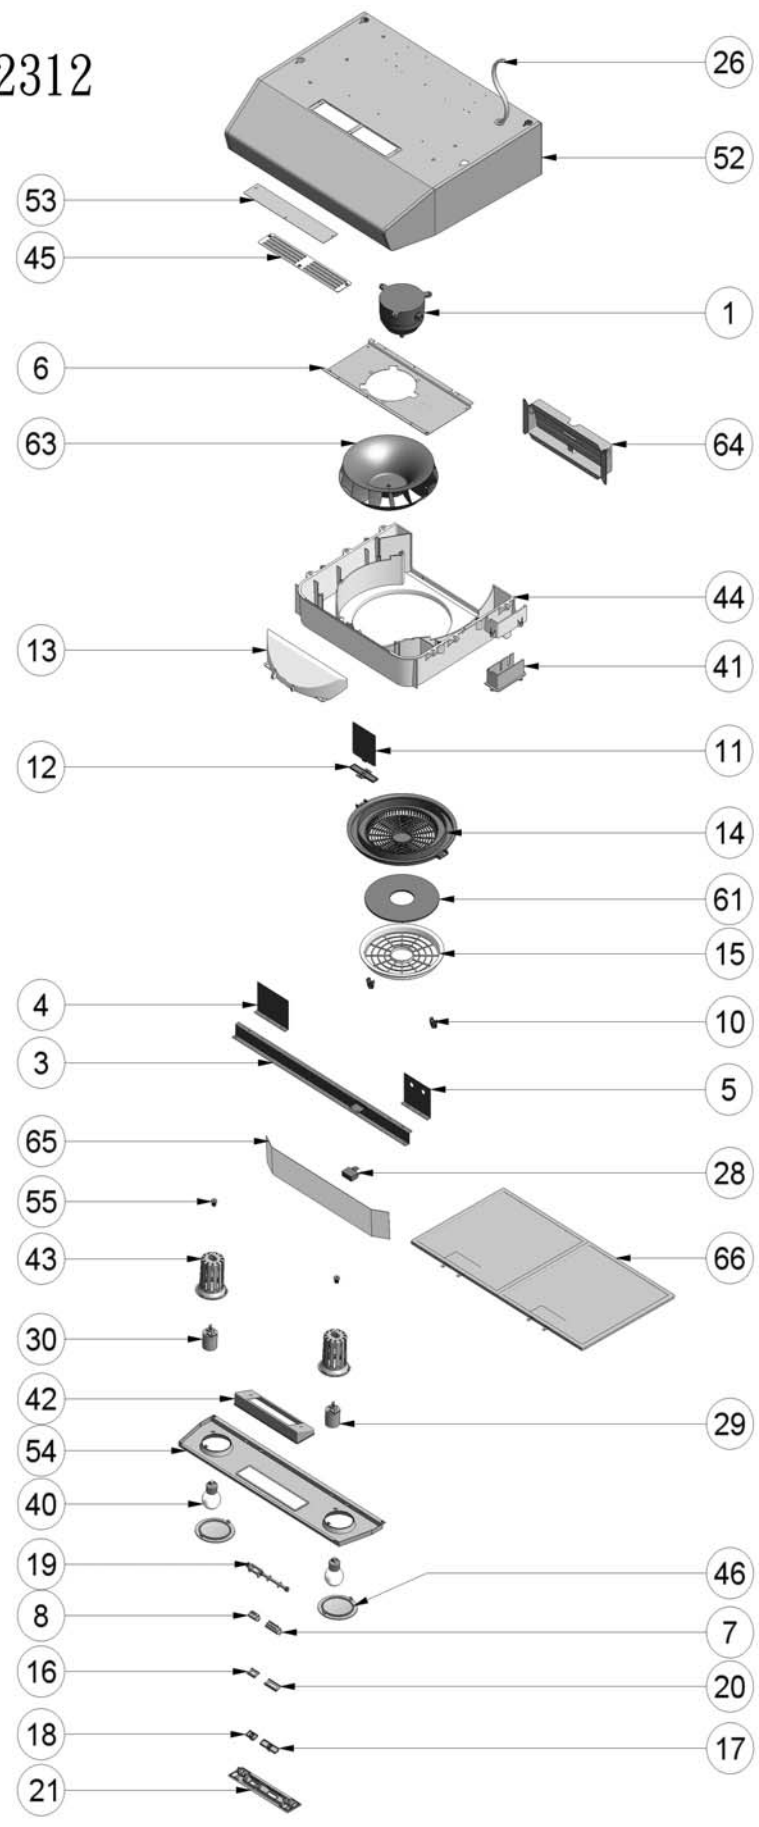

H2311/H2312

**H2311W****Spare Parts List**

Ref#	Avanti Part #	Description	per Hood
1	APM033	Motor	1
3	APHXP001211-13	Support Panel	1
4	AP HXP001211-16	Left side panel	1
5	AP HXP001211-19	Right side panel	1
6	APHXP001211-27	Motor Holder	1
7	APXP00613	Slide switch, motor	1
8	APXP00613-1	Slide switch, light	1
10	APXP018111	Residue Secure Switch	1
11	APXP018133	Air diverter panel	1
12	APXP018133-1	Air diverter panel cover	1
13	APXP018133-2	Blower wheel cover	1
14	APXP018133-3	Residue Pan	1
15	APXP018133-4	Carbon Filter Grille	1
16	APXP01868	Slide Switch Gasket-W (Light)	1
17	APXP01868-03	Slide Switch Stem - W (Fan)	1
18	APXP01868-06	Slide Switch Stem - W (Light)	1
19	APXP01868-09	Switch Spacer	1
20	APXP01868-14	Slide Switch Gasket-B (Fan)	1
21	APXP021174-2	Decal	1
26	APXP02746-3	Electrical wires	1
28	APXP02802-4	Capacitor 4.5uf/300v	1
29	APXP02901-1	Light socket, right	1
30	AP XP02901-2	Light socket, left	1
40	APXP13804-1	Light Bulb, R45,120V 40W	2
41	APXP14438-1	Junction Box Cover	1
42	APXP14438-2	Control Cover	1
43	APXP14438-3	Light Housing	2
44	APXP14438-4	Blower wheel	1
45	APXP14438-7	Air Recirculation cover plate (W)	1
46	APXP14444	Light cover	2
52	APXP164190-05A	Hood Body	1
53	APXP164190-29	Top Cover Plate	1
54	APXP164190-33	Light Panel (W)	1
*61	APXP22302	Carbon Filter	1
63	APXP26501	Fan Blade	1
64	APXP26601	Rectangular Starting Collar	1
65	APXP26603	Fan Blade cover panel	1
66	APXP26701-1	Metal Filter	2