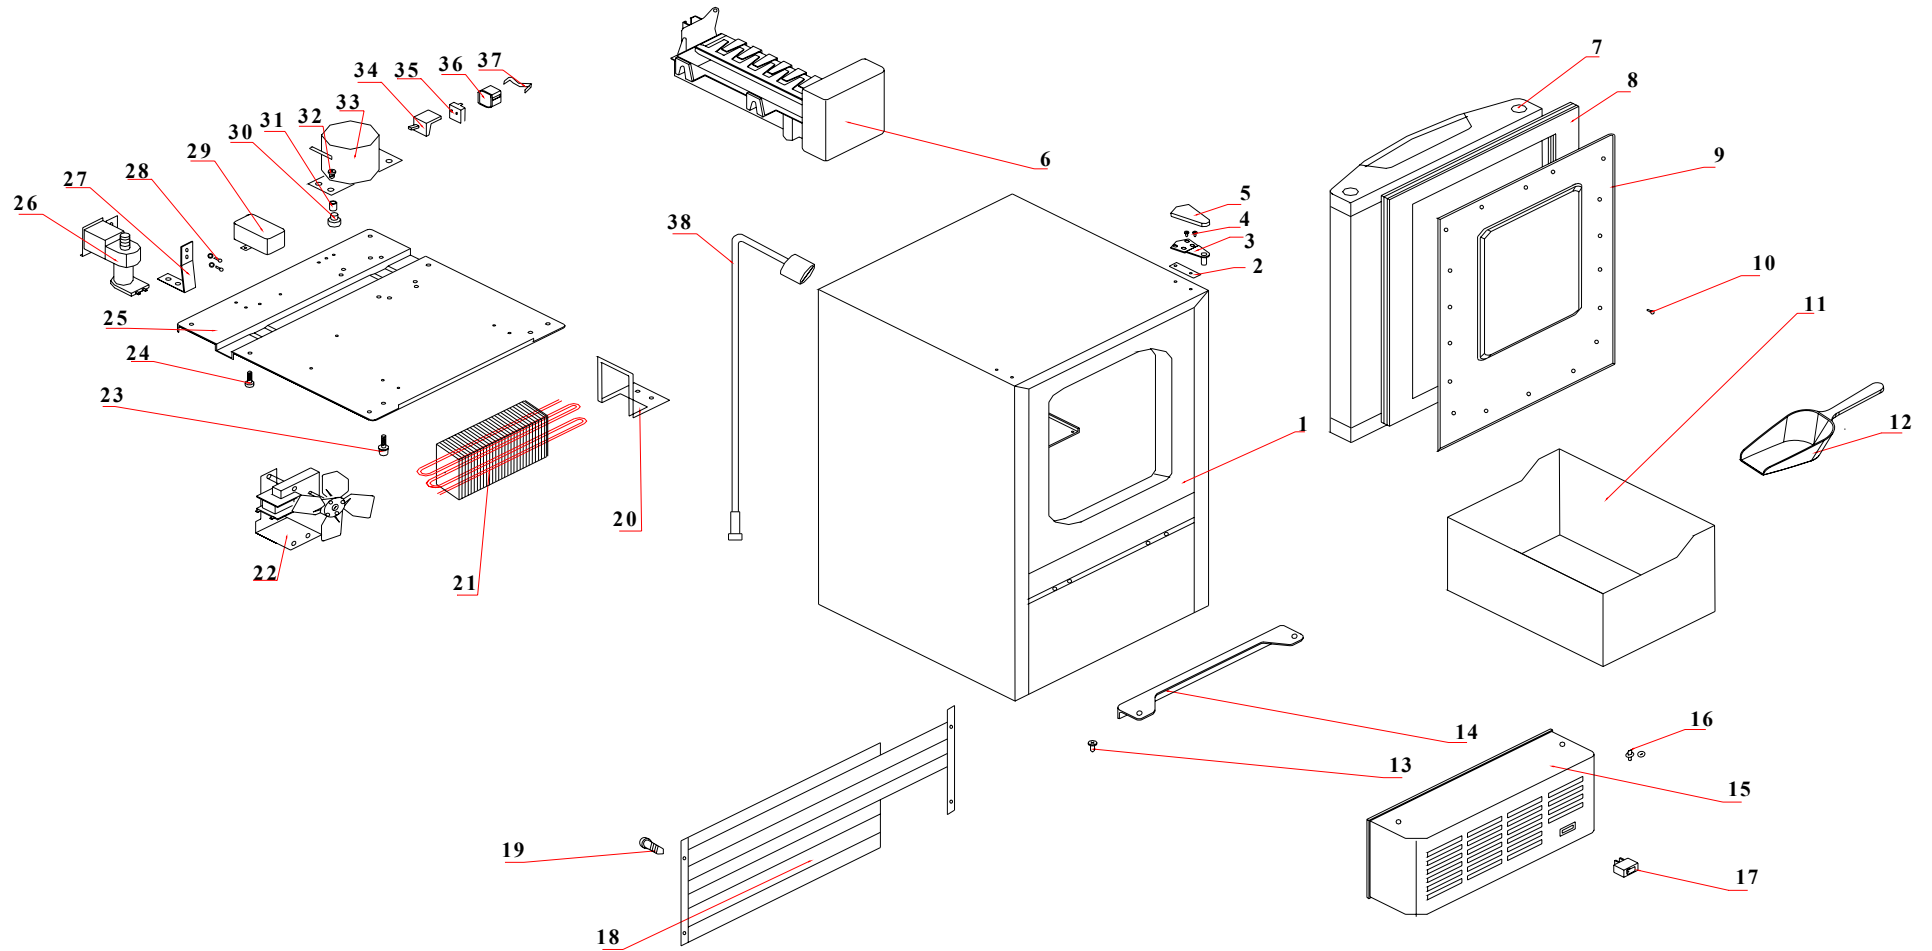

# IM20SS Explosion View

# IM20SS Parts List

No.	Code	Description	QTY
1	B143	Cabinet	1
2	B105.0-2	Washer	1
3	B123	Top Hinge	1
4		Tapping Screw	2
5	B105.0-1	Top Hinge Cover	1
6	B143.0-1	Ice Maker Kit	1
7	B143.3	Door Assembly	1
8	B143	Door Gasket	1
9	B143.3-1	Door Liner	1
10		Tapping Screw	20
11	B143	Ice Box	1
12	B143	Ice Scoop	1
13		Tapping Screw	1
14	B143	Veil Support	1
15	B143	Veil	1
16		Hinge Axis	1
17	B143.0-16	Switch	
18	B143.0-7	Safety Cover	1
19		Tapping Screw	4
20	B143	Condenser Support	1
21	B143.0-20	Condenser	1
22	B143.0-5	Fan	1
23	B102.5.1-4	Adjustable Foot	1
24		Tapping Screw	6
25	B143.0-10	Compressor Base	1
26	B143.0-2	Water Valve	1
27	B143.0-3	Water Valve Support	1
28			16
29	B107	Thermostat Enclosure	1
30			1
31		Bushing	1
32		Bolt	4
33	B143.1	Compressor	1
34		Over Load Protector	1
35		PTC Starter	1
36		Wire Cover	1
37		Relay Band	1
38	B143.0-11	Water Pipe	1