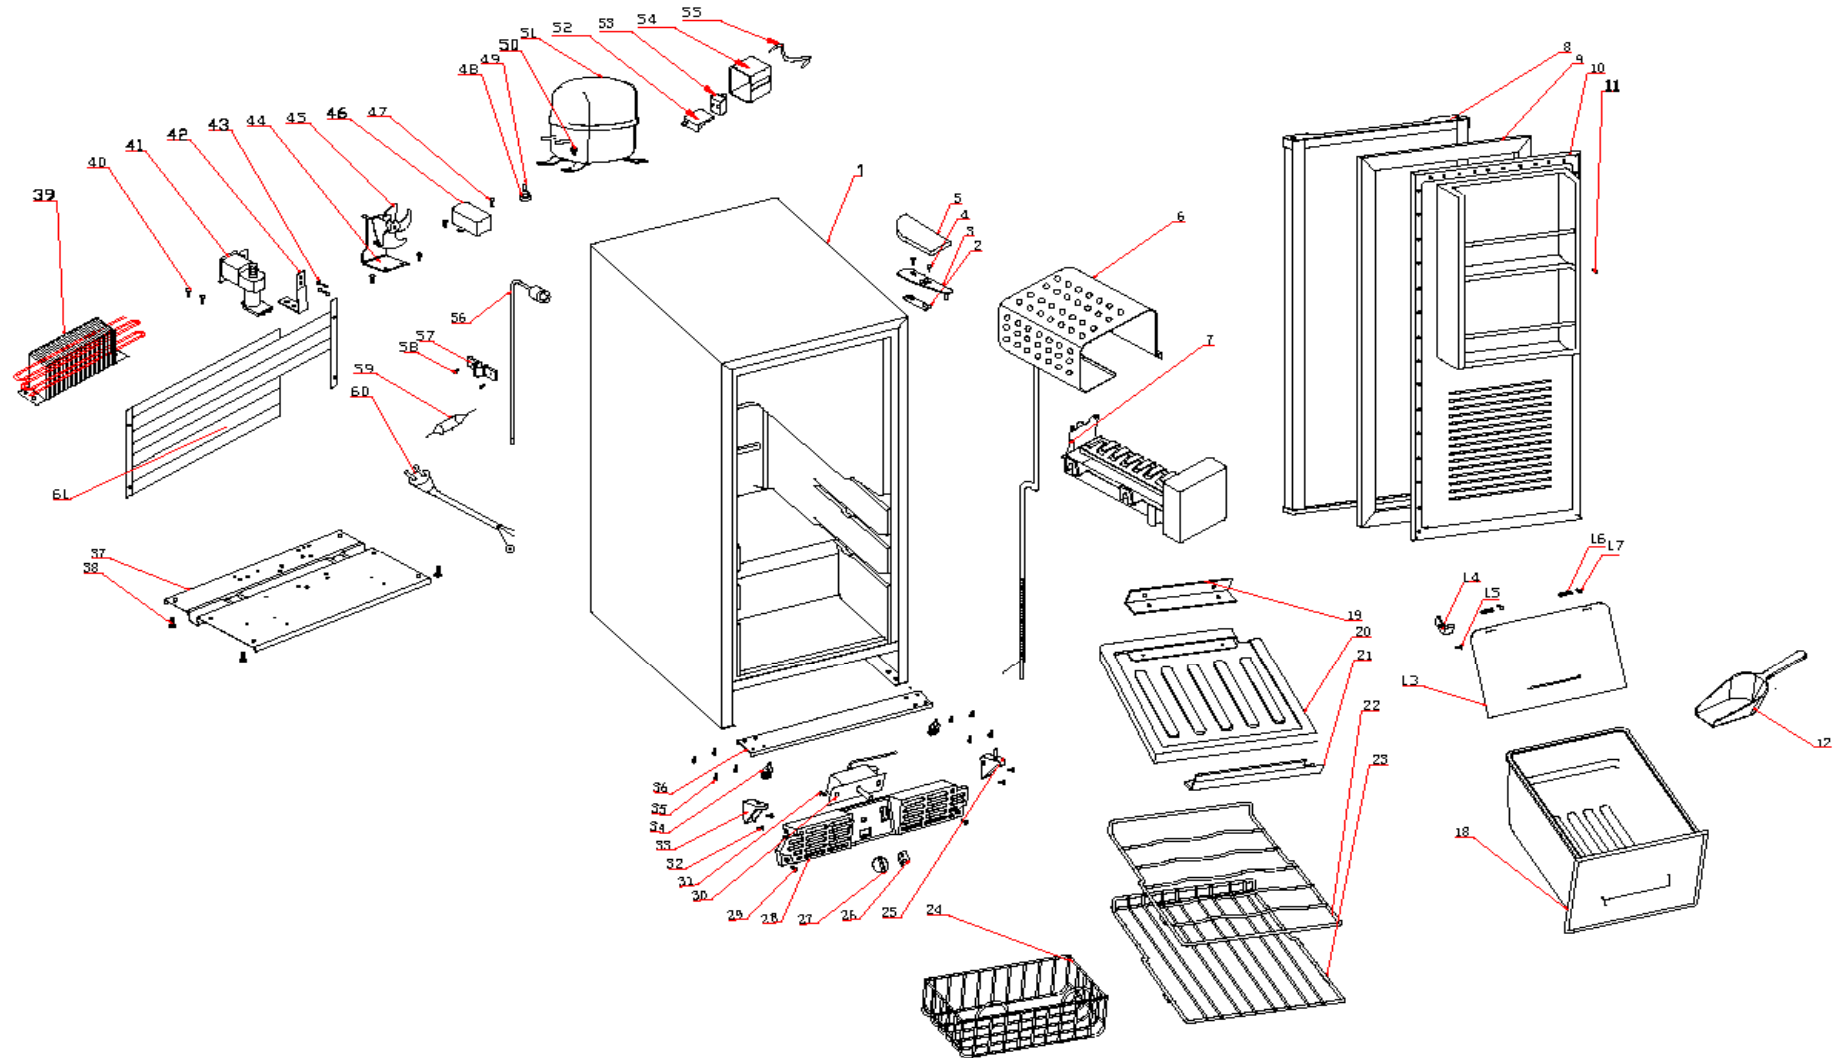

IM3202SS Exploded View

IM3202SS Parts List

No.	Parts No.	Parts Name
1	B146.0	Cabinet
2	B105.1-1	Washer
3	B105.1-2	Top Hinge
5	B105.0-1	Top Hinge Cover
6	B146.0-1	Evaporator
7	B143.0-1	Ice Maker Kit
8	B146.4	Door Assembly
9	B146.4-3	Door Gasket
10	B146.4-2	Door Liner
12	B146.5	Ice Spade
13	B146.6-0	Freezer Door
14	B159.0-15	Magnet
16	B159.0-13	Freezer Door Hang
18	B146.6-1	Ice Box
19	B146.6-2	Board Support
20	B146.6-3	Foaming board
21	B146.6-4	Board Support Quickse
22	B145.0-1	Wire Shelf (bend)
23	B146.0-2	Wire Shelf (straight)
24	B145.0-4	Fruit Basket
25	B145.3-2	Right Bottom Hinge
26	B143.0-16	Power Switch
27	B101.0-1	Thermostat Knob
28	B145.1-1	Control covering
30	B145.2-5	Thermostat
33	B145.3-1	Left Bottom Hinge
34	B145.9	Adjustable Foot
36	B145.0-2	Front Cabinet Base
37	B145.0-3	Compressor Base
39	B146.7-1	Condenser
41	B143.0-2	Water Valve
42	B143.0-3	Water Valve Support
44	B145.4-1	Electromotor Support
45	B146.8	Fan&Motor
46	B107.0-2	Thermostat enclosure
48	B143.1.7	Rubber Washer (Compress
49	B143.1.6	Tube
50	B143.1.5	Bolt
51	B143.1.0	Compressor
52	B143.1.2	PTC Starter
53	B143.1.1	Overload Protector
54	B143.1.3	Wire Cover (Compressor
55	B143.1.4	Relay Band
56	B143.0-11	Water Pipe
57	B143.0-21	Water Pipe Clip
59	B145.15	Drier
60	B145.12	Power Supply Cord
61	B146.0-7	Safety Guard