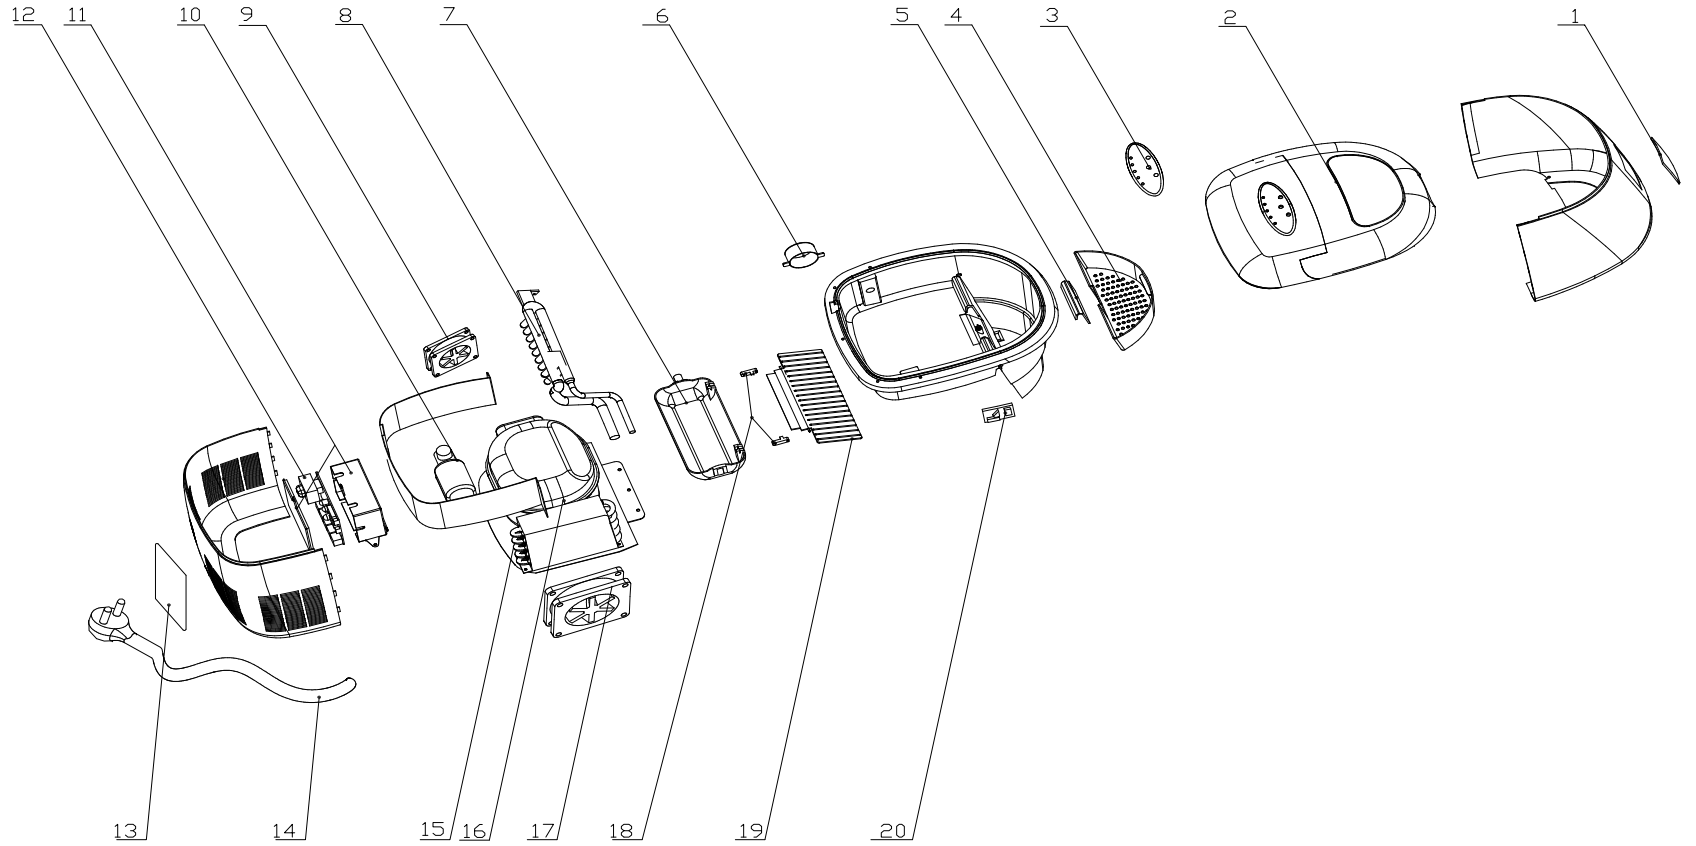

IMP25 Parts Breakdown Drawing

IMW24 IMP25 List of Parts

No,	Part Description	Quantity
025001	Brand Panel (platinum)	1
024001	Brand Panel (white)	1
025002	Lid	1
024001	Lid (White)	1
025003	Control Board Panel	1
025004	Ice Tray	1
025005	Firm Part for Temperature Sensor	1
025006	Motor for overturning water tray	1
025007	Water Tray	1
025008	Evaporator	1
025009	Motor Fan-1	1
025010	Water pump	1
025011	PCB Cover	1
025012	PCB	1
025013	Name Plate	1
025014	Plug and Power Cord	1
025015	Condensor	1
025016	Compressor	1
025017	Motor Fan-2	1
025018	firm part for Ice Shovel	2
025019	Ice Shovel	1
025020	Switch for Changing Direct	1