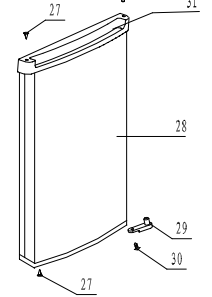

# Technical Service Manual

RA756WT Parts List		
NO.	PARTS NUMBER	PARTS NAME
1	C0463.1-1	TOP PLATE
2	B0333.1-2	UPPER HINGER
3	BCD-248W.1-12	SCREW
4	B9911.4.1.1	LAMP SWITCH
5	C0471.1.1	CABINET
6	C0462.1.1-1	TOP
7	B0213.1.2	MIDDLE HINGER
8	B0213.1.1-14	SCREW
9	B0117.1-3	PLUG
10	C0435.1.2	LOWER HINGER
11	B0343.1-6	BOLT
12	BCD-185E.1.6	ADJUSTABLE FOOT
13	B0213.1-8	SCREW COVER
14	C0435.5-2	WIRE SHELF
15	C0471.2.1	WIRE SHELF PROFILE
16	B0333.5-8	WIRE SHELF
17	B0105.5-8	WIRE SHELF PROFILE
18	C0435.5.1-1	CRISPER COVER
19	B0333.5-6	CRISPER COVER PROFILE
20	B0333.5-4	CRISPER
21	B0234.5-1	EGG TRAY
22	C0437.5-2	UPPER STORAGE SHELF
23	C0437.5-2	MIDDLE STORAGE SHELF
24	C0437.5-3	BOTTLE STORAGE SHELF
25	B0234.5-6	BOTTLE RETAINER
26	BCD-181C.2.1-4B	HINGE BUSH
27	B0213.2-1	HOLE COVER
28	C0471.2	FOAMED DOOR
29	B0112.2-3	STOPPER
30	GB845-85	SCREW ST4.2*13-C-H
31	B0333.2.1-1	Handle
32	C0435.2.3	DOOR GASKET
33	C0435.2.4	DOOR GASKET
34	B0172.4-2	LAMP COVER
35	GB845-85	SCREW ST2.9*16-C-H
36	B0239.1-9	THERMOSTAT HOLE COVER
37	BCD-185E.4-4	LAMP
38	C0435.4.4	THERMOSTAT
39	B0172.4-3	THERMOSTAT KNOB
40	B0172.4-1	THERMOSTAT BOX
41	B0172.4-5	HOLE COVER
42	BCD-256.4-6	LAMP SOCKET
43	B0232.3-1	SCREW
44	B0103.3-3	CONDENSOR HOLDER
45	C0439.3-1	CONDENSOR
46	B0335.5-8	SPACER
47	C0435.1-1	COMPRESSOR TRAVERSE
48	BCD-185E.1-38	ROLLER ASS.
49	Q/HBT-040	CHARGE PIPE
50		COMPRESSOR
51	B0109.3-4	WATER TRAY
52	B0175.4.4/F(3)	PLUG
53	B0351.4.3	EARTH CABLE
54	BCD-185E.2.3-2B	STOPPER