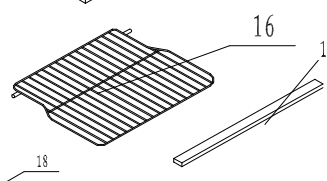

# Technical Service Manual

RA756WT Parts List		
NO.	PARTS NUMBER	PARTS NAME
1	C0463.1-1	TOP PLATE
2	B0333.1-2	UPPER HINGER
3	BCD-248W.1-12	SCREW
4	B9911.4.1.1	LAMP SWITCH
5	C0471.1.1	CABINET
6	C0462.1.1-1	TOP
7	B0213.1.2	MIDDLE HINGER
8	B0213.1.1-14	SCREW
9	B0117.1-3	PLUG
10	C0435.1.2	LOWER HINGER
11	B0343.1-6	BOLT
12	BCD-185E.1.6	ADJUSTABLE FOOT
13	B0213.1-8	SCREW COVER
14	C0435.5-2	WIRE SHELF
15	C0471.2.1	WIRE SHELF PROFILE
16	B0333.5-8	WIRE SHELF
17	B0105.5-8	WIRE SHELF PROFILE
18	C0435.5.1-1	CRISPER COVER
19	B0333.5-6	CRISPER COVER PROFILE
20	B0333.5-4	CRISPER
21	B0234.5-1	EGG TRAY
22	C0437.5-2	UPPER STORAGE SHELF
23	C0437.5-2	MIDDLE STORAGE SHELF
24	C0437.5-3	BOTTLE STORAGE SHELF
25	B0234.5-6	BOTTLE RETAINER
26	BCD-181C.2.1-4B	HINGE BUSH
27	B0213.2-1	HOLE COVER
28	C0471.2	FOAMED DOOR
29	B0112.2-3	STOPPER
30	GB845-85	SCREW ST4.2*13-C-H
31	B0333.2.1-1	Handle
32	C0435.2.3	DOOR GASKET
33	C0435.2.4	DOOR GASKET
34	B0172.4-2	LAMP COVER
35	GB845-85	SCREW ST2.9*16-C-H
36	B0239.1-9	THERMOSTAT HOLE COVER
37	BCD-185E.4-4	LAMP
38	C0435.4.4	THERMOSTAT
39	B0172.4-3	THERMOSTAT KNOB
40	B0172.4-1	THERMOSTAT BOX
41	B0172.4-5	HOLE COVER
42	BCD-256.4-6	LAMP SOCKET
43	B0232.3-1	SCREW
44	B0103.3-3	CONDENSOR HOLDER
45	C0439.3-1	CONDENSOR
46	B0335.5-8	SPACER
47	C0435.1-1	COMPRESSOR TRAVERSE
48	BCD-185E.1-38	ROLLER ASS.
49	Q/HBT-040	CHARGE PIPE
50		COMPRESSOR
51	B0109.3-4	WATER TRAY
52	B0175.4.4/F(3)	PLUG
53	B0351.4.3	EARTH CABLE
54	BCD-185E.2.3-2B	STOPPER