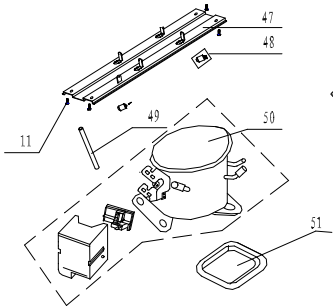

# Technical Service Manual

RA756WT Parts List		
NO.	PARTS NUMBER	PARTS NAME
1	C0463.1-1	TOP PLATE
2	B0333.1-2	UPPER HINGER
3	BCD-248W.1-12	SCREW
4	B9911.4.1.1	LAMP SWITCH
5	C0471.1.1	CABINET
6	C0462.1.1-1	TOP
7	B0213.1.2	MIDDLE HINGER
8	B0213.1.1-14	SCREW
9	B0117.1-3	PLUG
10	C0435.1.2	LOWER HINGER
11	B0343.1-6	BOLT
12	BCD-185E.1.6	ADJUSTABLE FOOT
13	B0213.1-8	SCREW COVER
14	C0435.5-2	WIRE SHELF
15	C0471.2.1	WIRE SHELF PROFILE
16	B0333.5-8	WIRE SHELF
17	B0105.5-8	WIRE SHELF PROFILE
18	C0435.5.1-1	CRISPER COVER
19	B0333.5-6	CRISPER COVER PROFILE
20	B0333.5-4	CRISPER
21	B0234.5-1	EGG TRAY
22	C0437.5-2	UPPER STORAGE SHELF
23	C0437.5-2	MIDDLE STORAGE SHELF
24	C0437.5-3	BOTTLE STORAGE SHELF
25	B0234.5-6	BOTTLE RETAINER
26	BCD-181C.2.1-4B	HINGE BUSH
27	B0213.2-1	HOLE COVER
28	C0471.2	FOAMED DOOR
29	B0112.2-3	STOPPER
30	GB845-85	SCREW ST4.2*13-C-H
31	B0333.2.1-1	Handle
32	C0435.2.3	DOOR GASKET
33	C0435.2.4	DOOR GASKET
34	B0172.4-2	LAMP COVER
35	GB845-85	SCREW ST2.9*16-C-H
36	B0239.1-9	THERMOSTAT HOLE COVER
37	BCD-185E.4-4	LAMP
38	C0435.4.4	THERMOSTAT
39	B0172.4-3	THERMOSTAT KNOB
40	B0172.4-1	THERMOSTAT BOX
41	B0172.4-5	HOLE COVER
42	BCD-256.4-6	LAMP SOCKET
43	B0232.3-1	SCREW
44	B0103.3-3	CONDENSOR HOLDER
45	C0439.3-1	CONDENSOR
46	B0335.5-8	SPACER
47	C0435.1-1	COMPRESSOR TRAVERSE
48	BCD-185E.1-38	ROLLER ASS.
49	Q/HBT-040	CHARGE PIPE
50		COMPRESSOR
51	B0109.3-4	WATER TRAY
52	B0175.4.4/F(3)	PLUG
53	B0351.4.3	EARTH CABLE
54	BCD-185E.2.3-2B	STOPPER