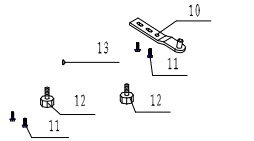

# Technical Service Manual

RA756WT Parts List		
NO.	PARTS NUMBER	PARTS NAME
1	C0463.1-1	TOP PLATE
2	B0333.1-2	UPPER HINGER
3	BCD-248W.1-12	SCREW
4	B9911.4.1.1	LAMP SWITCH
5	C0471.1.1	CABINET
6	C0462.1.1-1	TOP
7	B0213.1.2	MIDDLE HINGER
8	B0213.1.1-14	SCREW
9	B0117.1-3	PLUG
10	C0435.1.2	LOWER HINGER
11	B0343.1-6	BOLT
12	BCD-185E.1.6	ADJUSTABLE FOOT
13	B0213.1-8	SCREW COVER
14	C0435.5-2	WIRE SHELF
15	C0471.2.1	WIRE SHELF PROFILE
16	B0333.5-8	WIRE SHELF
17	B0105.5-8	WIRE SHELF PROFILE
18	C0435.5.1-1	CRISPER COVER
19	B0333.5-6	CRISPER COVER PROFILE
20	B0333.5-4	CRISPER
21	B0234.5-1	EGG TRAY
22	C0437.5-2	UPPER STORAGE SHELF
23	C0437.5-2	MIDDLE STORAGE SHELF
24	C0437.5-3	BOTTLE STORAGE SHELF
25	B0234.5-6	BOTTLE RETAINER
26	BCD-181C.2.1-4B	HINGE BUSH
27	B0213.2-1	HOLE COVER
28	C0471.2	FOAMED DOOR
29	B0112.2-3	STOPPER
30	GB845-85	SCREW ST4.2*13-C-H
31	B0333.2.1-1	Handle
32	C0435.2.3	DOOR GASKET
33	C0435.2.4	DOOR GASKET
34	B0172.4-2	LAMP COVER
35	GB845-85	SCREW ST2.9*16-C-H
36	B0239.1-9	THERMOSTAT HOLE COVER
37	BCD-185E.4-4	LAMP
38	C0435.4.4	THERMOSTAT
39	B0172.4-3	THERMOSTAT KNOB
40	B0172.4-1	THERMOSTAT BOX
41	B0172.4-5	HOLE COVER
42	BCD-256.4-6	LAMP SOCKET
43	B0232.3-1	SCREW
44	B0103.3-3	CONDENSOR HOLDER
45	C0439.3-1	CONDENSOR
46	B0335.5-8	SPACER
47	C0435.1-1	COMPRESSOR TRAVERSE
48	BCD-185E.1-38	ROLLER ASS.
49	Q/HBT-040	CHARGE PIPE
50		COMPRESSOR
51	B0109.3-4	WATER TRAY
52	B0175.4.4/F(3)	PLUG
53	B0351.4.3	EARTH CABLE
54	BCD-185E.2.3-2B	STOPPER