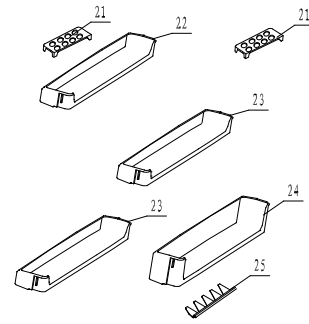

# Technical Service Manual

RA756WT Parts List		
NO.	PARTS NUMBER	PARTS NAME
1	C0463.1-1	TOP PLATE
2	B0333.1-2	UPPER HINGER
3	BCD-248W.1-12	SCREW
4	B9911.4.1.1	LAMP SWITCH
5	C0471.1.1	CABINET
6	C0462.1.1-1	TOP
7	B0213.1.2	MIDDLE HINGER
8	B0213.1.1-14	SCREW
9	B0117.1-3	PLUG
10	C0435.1.2	LOWER HINGER
11	B0343.1-6	BOLT
12	BCD-185E.1.6	ADJUSTABLE FOOT
13	B0213.1-8	SCREW COVER
14	C0435.5-2	WIRE SHELF
15	C0471.2.1	WIRE SHELF PROFILE
16	B0333.5-8	WIRE SHELF
17	B0105.5-8	WIRE SHELF PROFILE
18	C0435.5.1-1	CRISPER COVER
19	B0333.5-6	CRISPER COVER PROFILE
20	B0333.5-4	CRISPER
21	B0234.5-1	EGG TRAY
22	C0437.5-2	UPPER STORAGE SHELF
23	C0437.5-2	MIDDLE STORAGE SHELF
24	C0437.5-3	BOTTLE STORAGE SHELF
25	B0234.5-6	BOTTLE RETAINER
26	BCD-181C.2.1-4B	HINGE BUSH
27	B0213.2-1	HOLE COVER
28	C0471.2	FOAMED DOOR
29	B0112.2-3	STOPPER
30	GB845-85	SCREW ST4.2*13-C-H
31	B0333.2.1-1	Handle
32	C0435.2.3	DOOR GASKET
33	C0435.2.4	DOOR GASKET
34	B0172.4-2	LAMP COVER
35	GB845-85	SCREW ST2.9*16-C-H
36	B0239.1-9	THERMOSTAT HOLE COVER
37	BCD-185E.4-4	LAMP
38	C0435.4.4	THERMOSTAT
39	B0172.4-3	THERMOSTAT KNOB
40	B0172.4-1	THERMOSTAT BOX
41	B0172.4-5	HOLE COVER
42	BCD-256.4-6	LAMP SOCKET
43	B0232.3-1	SCREW
44	B0103.3-3	CONDENSOR HOLDER
45	C0439.3-1	CONDENSOR
46	B0335.5-8	SPACER
47	C0435.1-1	COMPRESSOR TRAVERSE
48	BCD-185E.1-38	ROLLER ASS.
49	Q/HBT-040	CHARGE PIPE
50		COMPRESSOR
51	B0109.3-4	WATER TRAY
52	B0175.4.4/F(3)	PLUG
53	B0351.4.3	EARTH CABLE
54	BCD-185E.2.3-2B	STOPPER