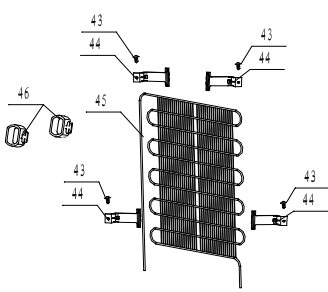

# Technical Service Manual

RA756WT Parts List		
NO.	PARTS NUMBER	PARTS NAME
1	C0463.1-1	TOP PLATE
2	B0333.1-2	UPPER HINGER
3	BCD-248W.1-12	SCREW
4	B9911.4.1.1	LAMP SWITCH
5	C0471.1.1	CABINET
6	C0462.1.1-1	TOP
7	B0213.1.2	MIDDLE HINGER
8	B0213.1.1-14	SCREW
9	B0117.1-3	PLUG
10	C0435.1.2	LOWER HINGER
11	B0343.1-6	BOLT
12	BCD-185E.1.6	ADJUSTABLE FOOT
13	B0213.1-8	SCREW COVER
14	C0435.5-2	WIRE SHELF
15	C0471.2.1	WIRE SHELF PROFILE
16	B0333.5-8	WIRE SHELF
17	B0105.5-8	WIRE SHELF PROFILE
18	C0435.5.1-1	CRISPER COVER
19	B0333.5-6	CRISPER COVER PROFILE
20	B0333.5-4	CRISPER
21	B0234.5-1	EGG TRAY
22	C0437.5-2	UPPER STORAGE SHELF
23	C0437.5-2	MIDDLE STORAGE SHELF
24	C0437.5-3	BOTTLE STORAGE SHELF
25	B0234.5-6	BOTTLE RETAINER
26	BCD-181C.2.1-4B	HINGE BUSH
27	B0213.2-1	HOLE COVER
28	C0471.2	FOAMED DOOR
29	B0112.2-3	STOPPER
30	GB845-85	SCREW ST4.2*13-C-H
31	B0333.2.1-1	Handle
32	C0435.2.3	DOOR GASKET
33	C0435.2.4	DOOR GASKET
34	B0172.4-2	LAMP COVER
35	GB845-85	SCREW ST2.9*16-C-H
36	B0239.1-9	THERMOSTAT HOLE COVER
37	BCD-185E.4-4	LAMP
38	C0435.4.4	THERMOSTAT
39	B0172.4-3	THERMOSTAT KNOB
40	B0172.4-1	THERMOSTAT BOX
41	B0172.4-5	HOLE COVER
42	BCD-256.4-6	LAMP SOCKET
43	B0232.3-1	SCREW
44	B0103.3-3	CONDENSOR HOLDER
45	C0439.3-1	CONDENSOR
46	B0335.5-8	SPACER
47	C0435.1-1	COMPRESSOR TRAVERSE
48	BCD-185E.1-38	ROLLER ASS.
49	Q/HBT-040	CHARGE PIPE
50		COMPRESSOR
51	B0109.3-4	WATER TRAY
52	B0175.4.4/F(3)	PLUG
53	B0351.4.3	EARTH CABLE
54	BCD-185E.2.3-2B	STOPPER