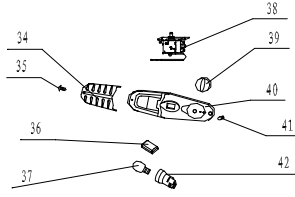

# Technical Service Manual

RA756WT Parts List		
NO.	PARTS NUMBER	PARTS NAME
1	C0463.1-1	TOP PLATE
2	B0333.1-2	UPPER HINGER
3	BCD-248W.1-12	SCREW
4	B9911.4.1.1	LAMP SWITCH
5	C0471.1.1	CABINET
6	C0462.1.1-1	TOP
7	B0213.1.2	MIDDLE HINGER
8	B0213.1.1-14	SCREW
9	B0117.1-3	PLUG
10	C0435.1.2	LOWER HINGER
11	B0343.1-6	BOLT
12	BCD-185E.1.6	ADJUSTABLE FOOT
13	B0213.1-8	SCREW COVER
14	C0435.5-2	WIRE SHELF
15	C0471.2.1	WIRE SHELF PROFILE
16	B0333.5-8	WIRE SHELF
17	B0105.5-8	WIRE SHELF PROFILE
18	C0435.5.1-1	CRISPER COVER
19	B0333.5-6	CRISPER COVER PROFILE
20	B0333.5-4	CRISPER
21	B0234.5-1	EGG TRAY
22	C0437.5-2	UPPER STORAGE SHELF
23	C0437.5-2	MIDDLE STORAGE SHELF
24	C0437.5-3	BOTTLE STORAGE SHELF
25	B0234.5-6	BOTTLE RETAINER
26	BCD-181C.2.1-4B	HINGE BUSH
27	B0213.2-1	HOLE COVER
28	C0471.2	FOAMED DOOR
29	B0112.2-3	STOPPER
30	GB845-85	SCREW ST4.2*13-C-H
31	B0333.2.1-1	Handle
32	C0435.2.3	DOOR GASKET
33	C0435.2.4	DOOR GASKET
34	B0172.4-2	LAMP COVER
35	GB845-85	SCREW ST2.9*16-C-H
36	B0239.1-9	THERMOSTAT HOLE COVER
37	BCD-185E.4-4	LAMP
38	C0435.4.4	THERMOSTAT
39	B0172.4-3	THERMOSTAT KNOB
40	B0172.4-1	THERMOSTAT BOX
41	B0172.4-5	HOLE COVER
42	BCD-256.4-6	LAMP SOCKET
43	B0232.3-1	SCREW
44	B0103.3-3	CONDENSOR HOLDER
45	C0439.3-1	CONDENSOR
46	B0335.5-8	SPACER
47	C0435.1-1	COMPRESSOR TRAVERSE
48	BCD-185E.1-38	ROLLER ASS.
49	Q/HBT-040	CHARGE PIPE
50		COMPRESSOR
51	B0109.3-4	WATER TRAY
52	B0175.4.4/F(3)	PLUG
53	B0351.4.3	EARTH CABLE
54	BCD-185E.2.3-2B	STOPPER