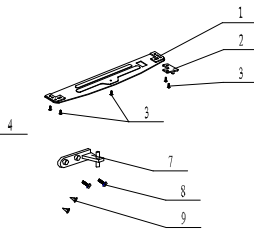

# Technical Service Manual

RA756WT Parts List		
NO.	PARTS NUMBER	PARTS NAME
1	C0463.1-1	TOP PLATE
2	B0333.1-2	UPPER HINGER
3	BCD-248W.1-12	SCREW
4	B9911.4.1.1	LAMP SWITCH
5	C0471.1.1	CABINET
6	C0462.1.1-1	TOP
7	B0213.1.2	MIDDLE HINGER
8	B0213.1.1-14	SCREW
9	B0117.1-3	PLUG
10	C0435.1.2	LOWER HINGER
11	B0343.1-6	BOLT
12	BCD-185E.1.6	ADJUSTABLE FOOT
13	B0213.1-8	SCREW COVER
14	C0435.5-2	WIRE SHELF
15	C0471.2.1	WIRE SHELF PROFILE
16	B0333.5-8	WIRE SHELF
17	B0105.5-8	WIRE SHELF PROFILE
18	C0435.5.1-1	CRISPER COVER
19	B0333.5-6	CRISPER COVER PROFILE
20	B0333.5-4	CRISPER
21	B0234.5-1	EGG TRAY
22	C0437.5-2	UPPER STORAGE SHELF
23	C0437.5-2	MIDDLE STORAGE SHELF
24	C0437.5-3	BOTTLE STORAGE SHELF
25	B0234.5-6	BOTTLE RETAINER
26	BCD-181C.2.1-4B	HINGE BUSH
27	B0213.2-1	HOLE COVER
28	C0471.2	FOAMED DOOR
29	B0112.2-3	STOPPER
30	GB845-85	SCREW ST4.2*13-C-H
31	B0333.2.1-1	Handle
32	C0435.2.3	DOOR GASKET
33	C0435.2.4	DOOR GASKET
34	B0172.4-2	LAMP COVER
35	GB845-85	SCREW ST2.9*16-C-H
36	B0239.1-9	THERMOSTAT HOLE COVER
37	BCD-185E.4-4	LAMP
38	C0435.4.4	THERMOSTAT
39	B0172.4-3	THERMOSTAT KNOB
40	B0172.4-1	THERMOSTAT BOX
41	B0172.4-5	HOLE COVER
42	BCD-256.4-6	LAMP SOCKET
43	B0232.3-1	SCREW
44	B0103.3-3	CONDENSOR HOLDER
45	C0439.3-1	CONDENSOR
46	B0335.5-8	SPACER
47	C0435.1-1	COMPRESSOR TRAVERSE
48	BCD-185E.1-38	ROLLER ASS.
49	Q/HBT-040	CHARGE PIPE
50		COMPRESSOR
51	B0109.3-4	WATER TRAY
52	B0175.4.4/F(3)	PLUG
53	B0351.4.3	EARTH CABLE
54	BCD-185E.2.3-2B	STOPPER