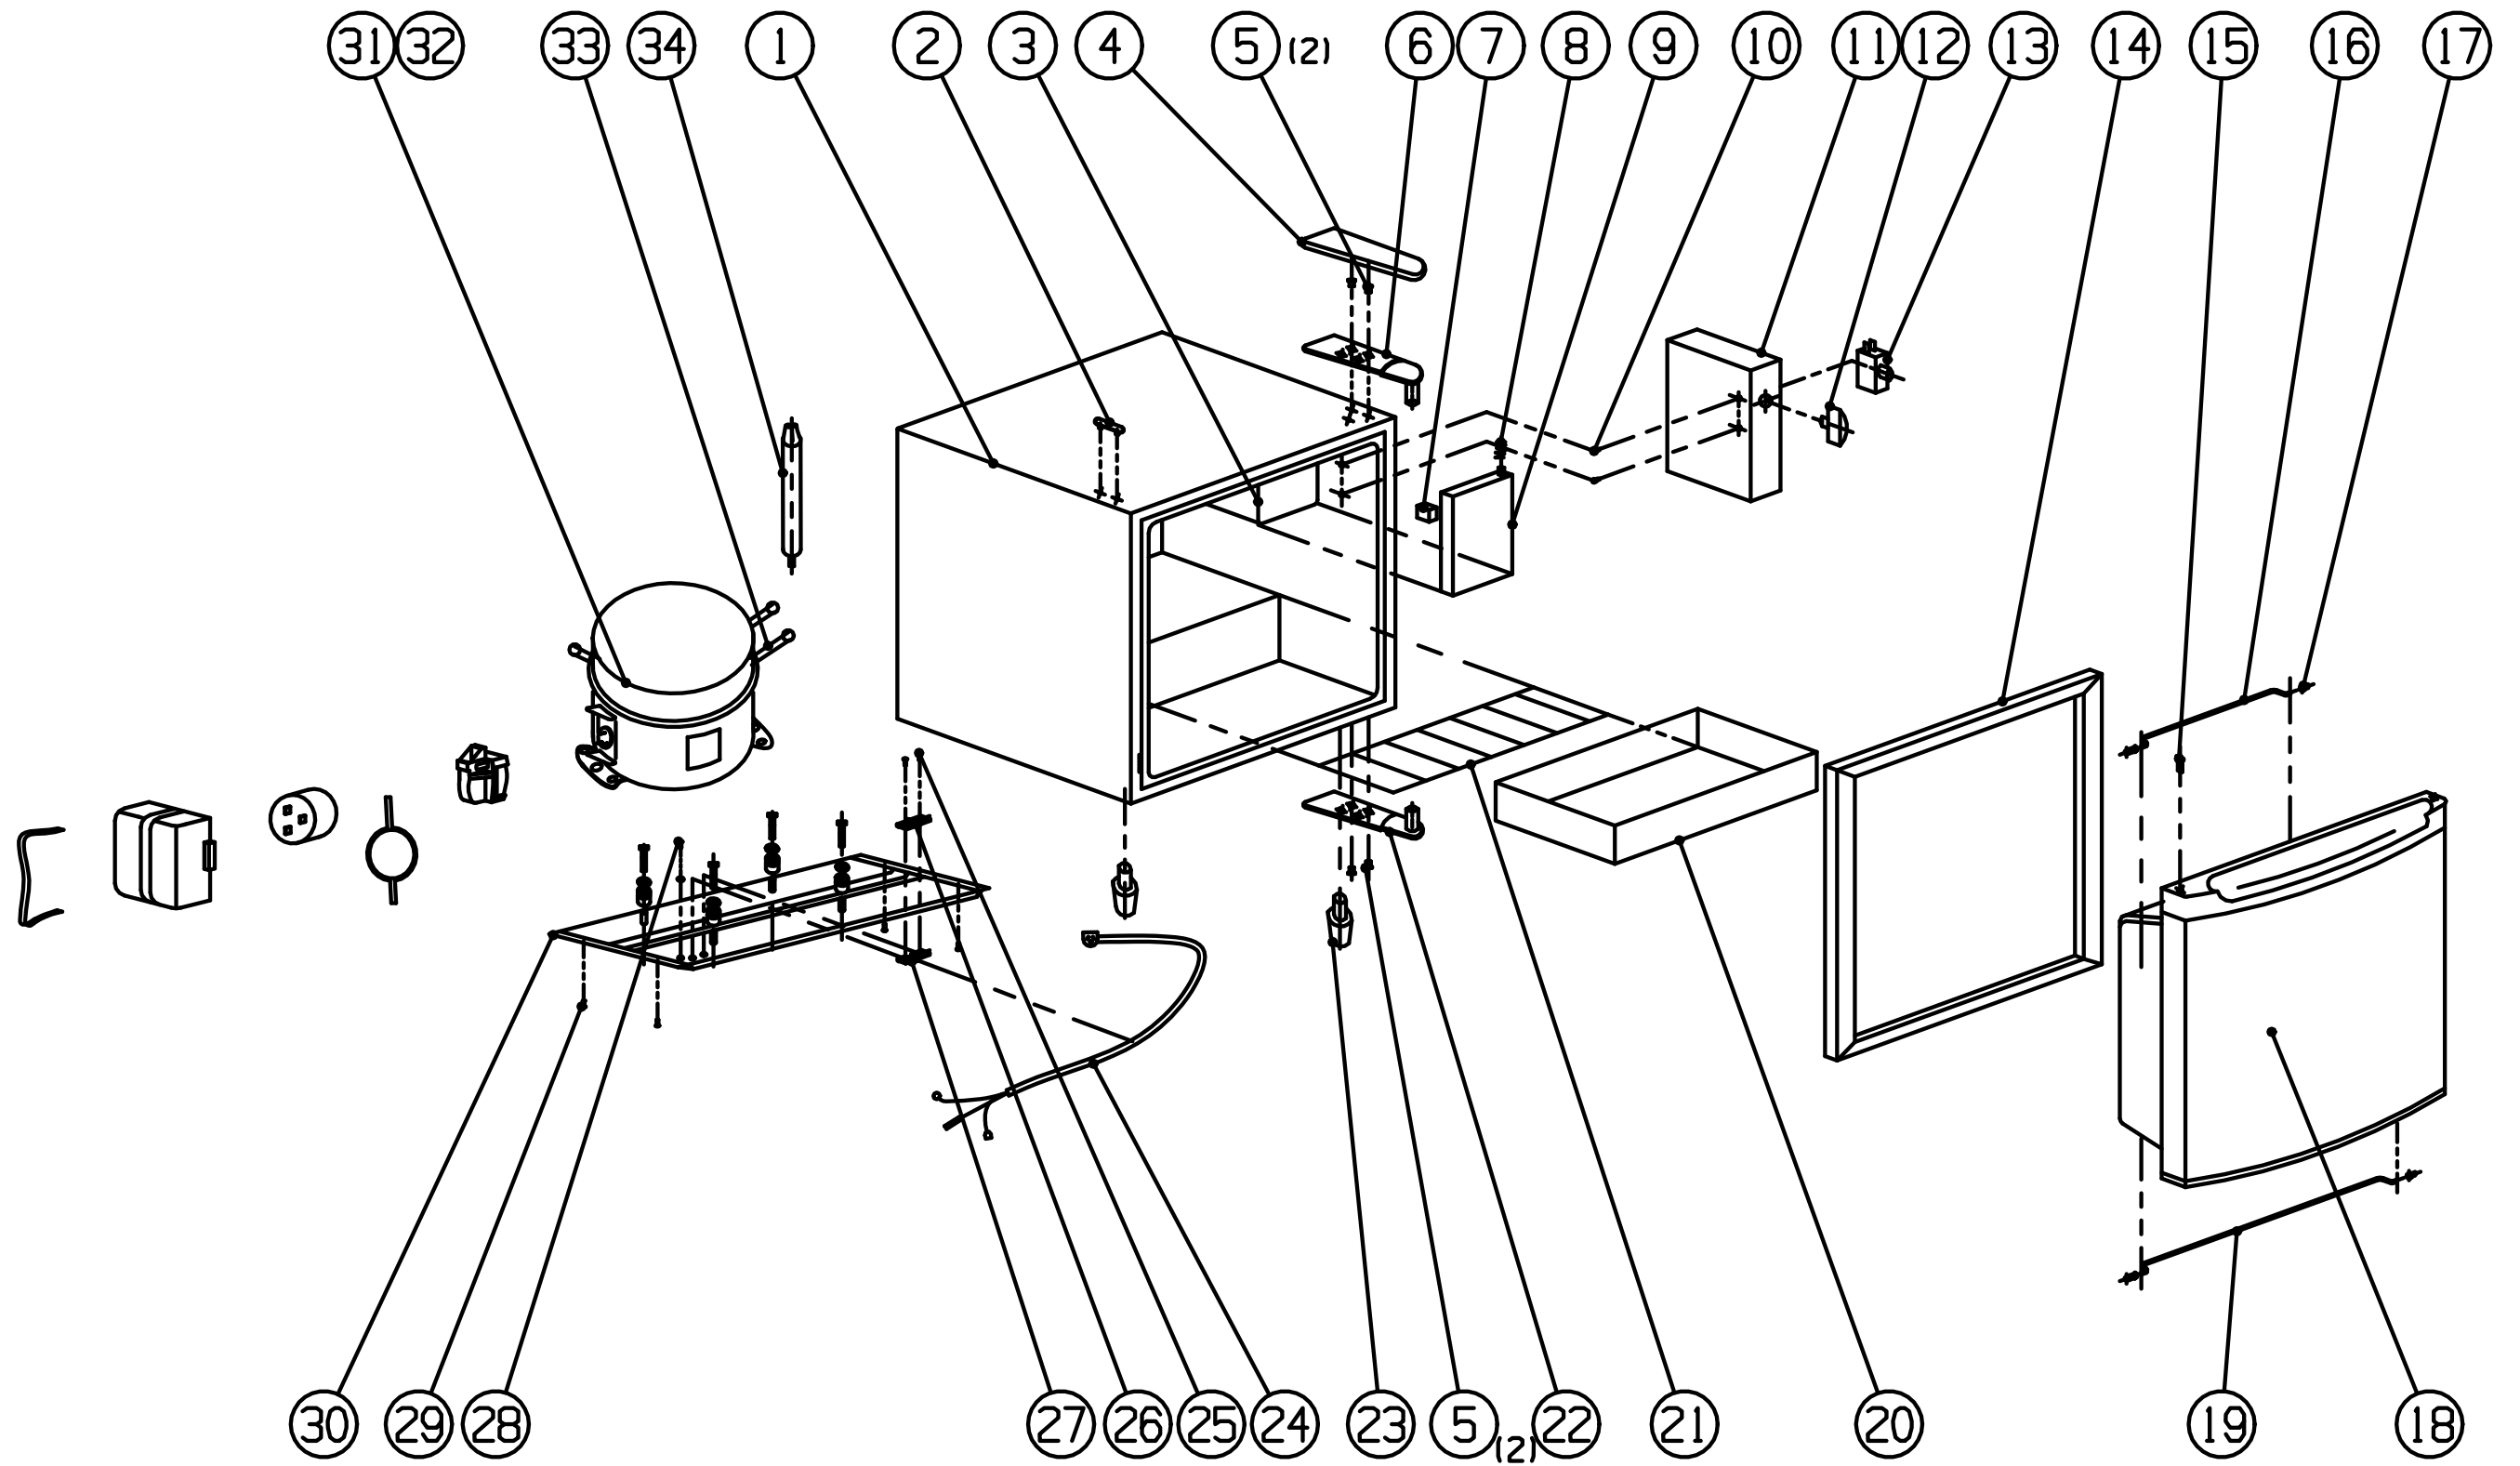

# BC-47 Exploded View

This document was created with Win2PDF available at <http://www.daneprairie.com>.  
The unregistered version of Win2PDF is for evaluation or non-commercial use only.

## RM1700W

Serial No.	Part No.	Description(English)	Quantity
1	1.50.020000007	Foamed Cabinet	1
2	1.02.020000065	Door Hinge plug	1
3	1.03.020000005	Evaporator	1
4	1.02.020000063	Upper Door Hinge Cover	1
5	1.07.020000001	Flange Screw M5x16	4
6	1.06.020000058	Upper Hinge	1
7	1.06.020000032	Spring	1
8	1.20.020000006	Rubber Block	1
9	1.02.020000068	Evaporator Door	1
10	1.07.020000014	Self Tapping Screw 3.9x16	2
11	1.02.020000066	Thermostat Enclosure	1
12	1.02.020000067	Temperature Control Knob	1
13	1.19.020000015	Thermostat	1
14	1.21.020000012	Door Gasket	1
15	1.02.020000059	Cap of top insert of door	1
16	1.06.020000029	Steel Wire Bar A	1
17	1.02.020000061	Sheath of Bar	4
18	1.51.020000010	Foamed Door	1
19	1.06.020000030	Steel Wire Bar B	1
20	1.02.020000064	Drip Tray	1
21	1.22.020000003	Wire Shelf	1
22	1.06.020000059	Lower Hinge	1
23	1.02.020000076	Front Leg Parts	2
24	1.19.020000004	Power Supply Cord With Plug	1
25	1.07.020000003	Screw M4x16	2
26	1.02.020000011	Upper Clip Of Power Supply Cord	1
27	1.02.020000012	Lower Clip Of Power Supply Cord	1
28	1.07.020000004	Copper Screw with washer M4x8	1
29	1.07.020000001	Flange Screw M5x16	4
30	1.06.020000031	Compressor Base	1
31	1.05.020000001	Compressor AS30U6	1
32	1.05.020000002	compressor accessories	1
33	1.06.020000041	Process Tube	1
34	1.06.020000042	Drier Filter	1