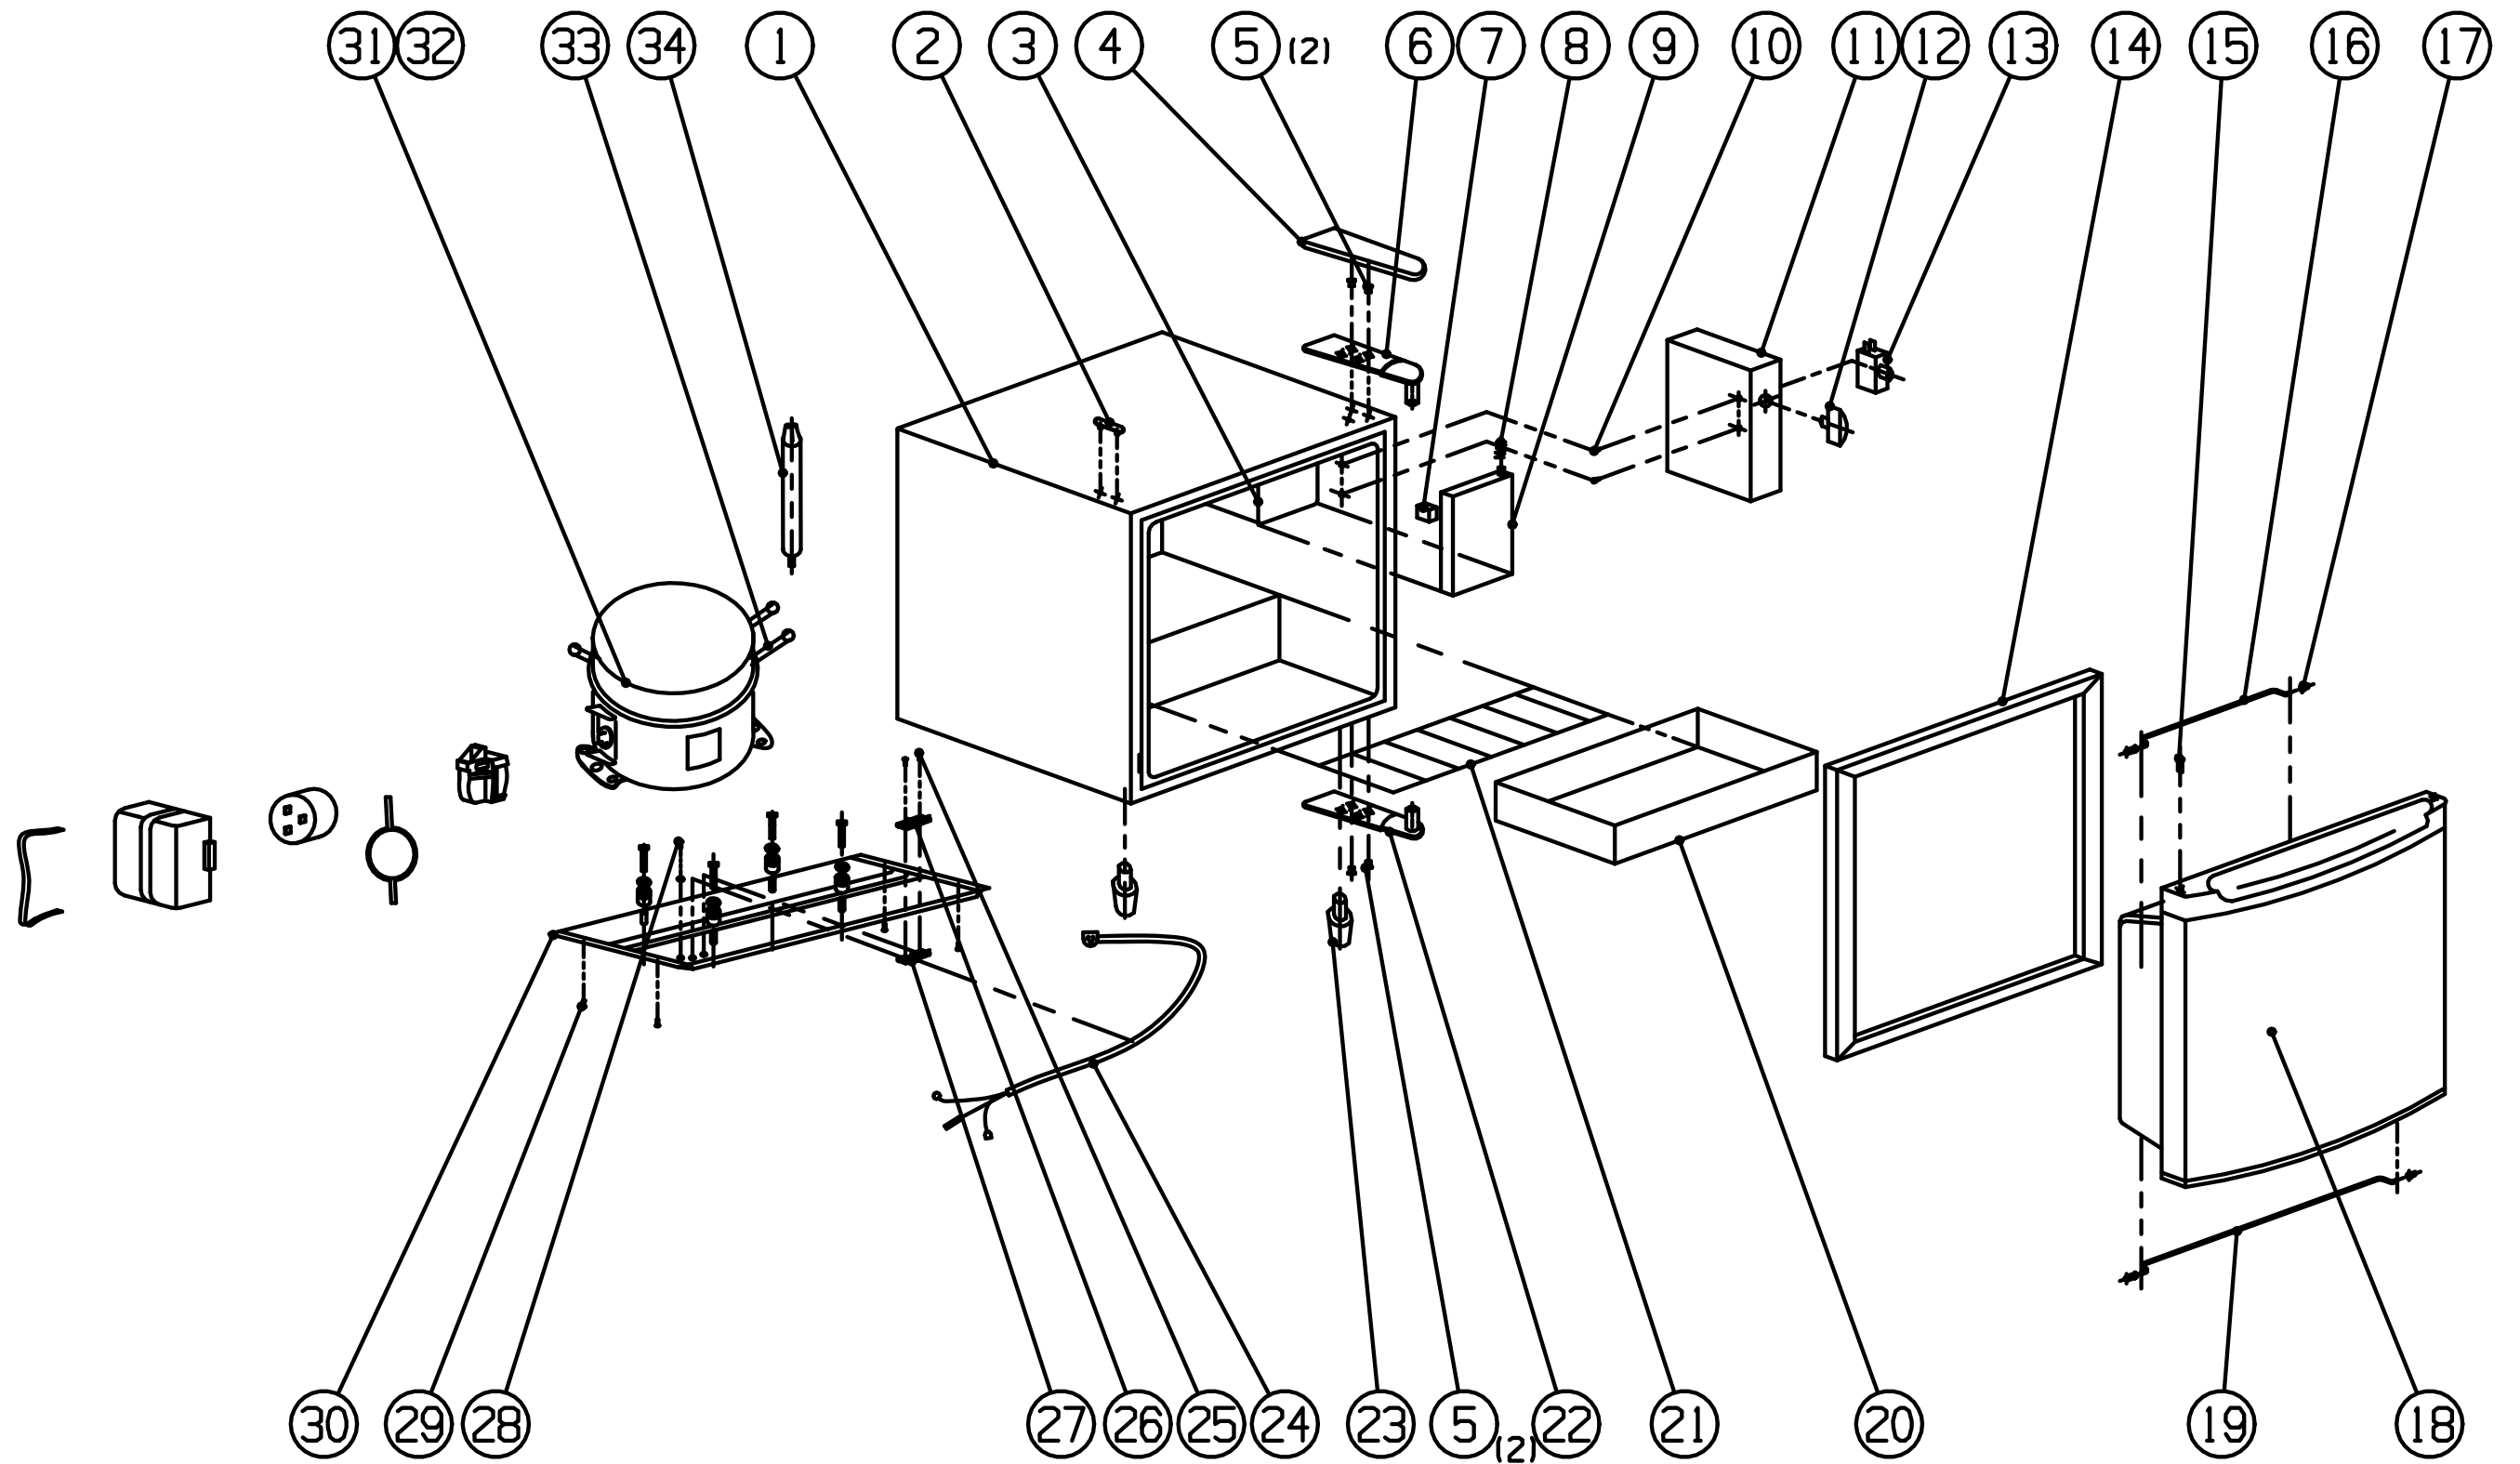

RM1700W-RM1701B-RM1702PS

Serial No.	Part No.	Description(English)	Quantity
1	1.50.020000007	Foamed Cabinet	1
1B	1.50.020000018	Foamed Cabinet (black)	
2	1.02.020000065	Door Hinge plug	1
2B	1.02.020000190	Door Hinge plug (black)	1
3	1.03.020000005	Evaporator	1
4	1.02.020000063	Upper Door Hinge Cover	1
4B	1.02.020000190	Upper Door Hinge Cover(black)	1
5	1.07.020000001	Flange Screw M5x16	4
6	1.06.020000058	Upper Hinge	1
7	1.06.020000032	Spring	1
8	1.20.020000006	Rubber Block	1
9	1.02.020000068	Evaporator Door	1
10	1.07.020000014	Self Tapping Screw 3.9x16	2
11	1.02.020000066	Thermostat Enclosure	1
12	1.02.020000067	Temperature Control Knob	1
13	1.19.020000015	Thermostat	1
14	1.21.020000012	Door Gasket	1
14B	1.21.020000017	Door Gasket (black)	1
15	1.02.020000059	Cap of top insert of door	1
15B	1.02.020000192	Cap of top insert of door (Black)	1
16	1.06.020000029	Steel Wire Bar A	1
17	1.02.020000061	Sheath of Bar	4
18	1.51.020000010	Door Assembly (White)	1
18B	1.51.020000031	Door Assembly (black)	1
18P	1.51.020000032	Door Assembly (Platinum)	1
19	1.06.020000030	Steel Wire Bar B	1
20	1.02.020000064	Drip Tray	1
21	1.22.020000003	Wire Shelf	1
22	1.06.020000059	Lower Hinge	1
23	1.02.020000076	Front Leg Parts	2
24	1.19.020000004	Power Supply Cord With Plug	1
25	1.07.020000003	Screw M4x16	2
26	1.02.020000011	Upper Clip Of Power Supply Cord	1
27	1.02.020000012	Lower Clip Of Power Supply Cord	1
28	1.07.020000004	Copper Screw with washer M4x8	1
29	1.07.020000001	Flange Screw M5x16	4
30	1.06.020000031	Compressor Base	1
31	1.05.020000001	Compressor AS30U6	1
32	1.05.020000002	compressor accessories	1
	1.19.020000047	PTC Relay	1
	1.19.020000048	Overload protector	1
33	1.06.020000041	Process Tube	1
34	1.06.020000042	Drier Filter	1

BC-47 Exploded View