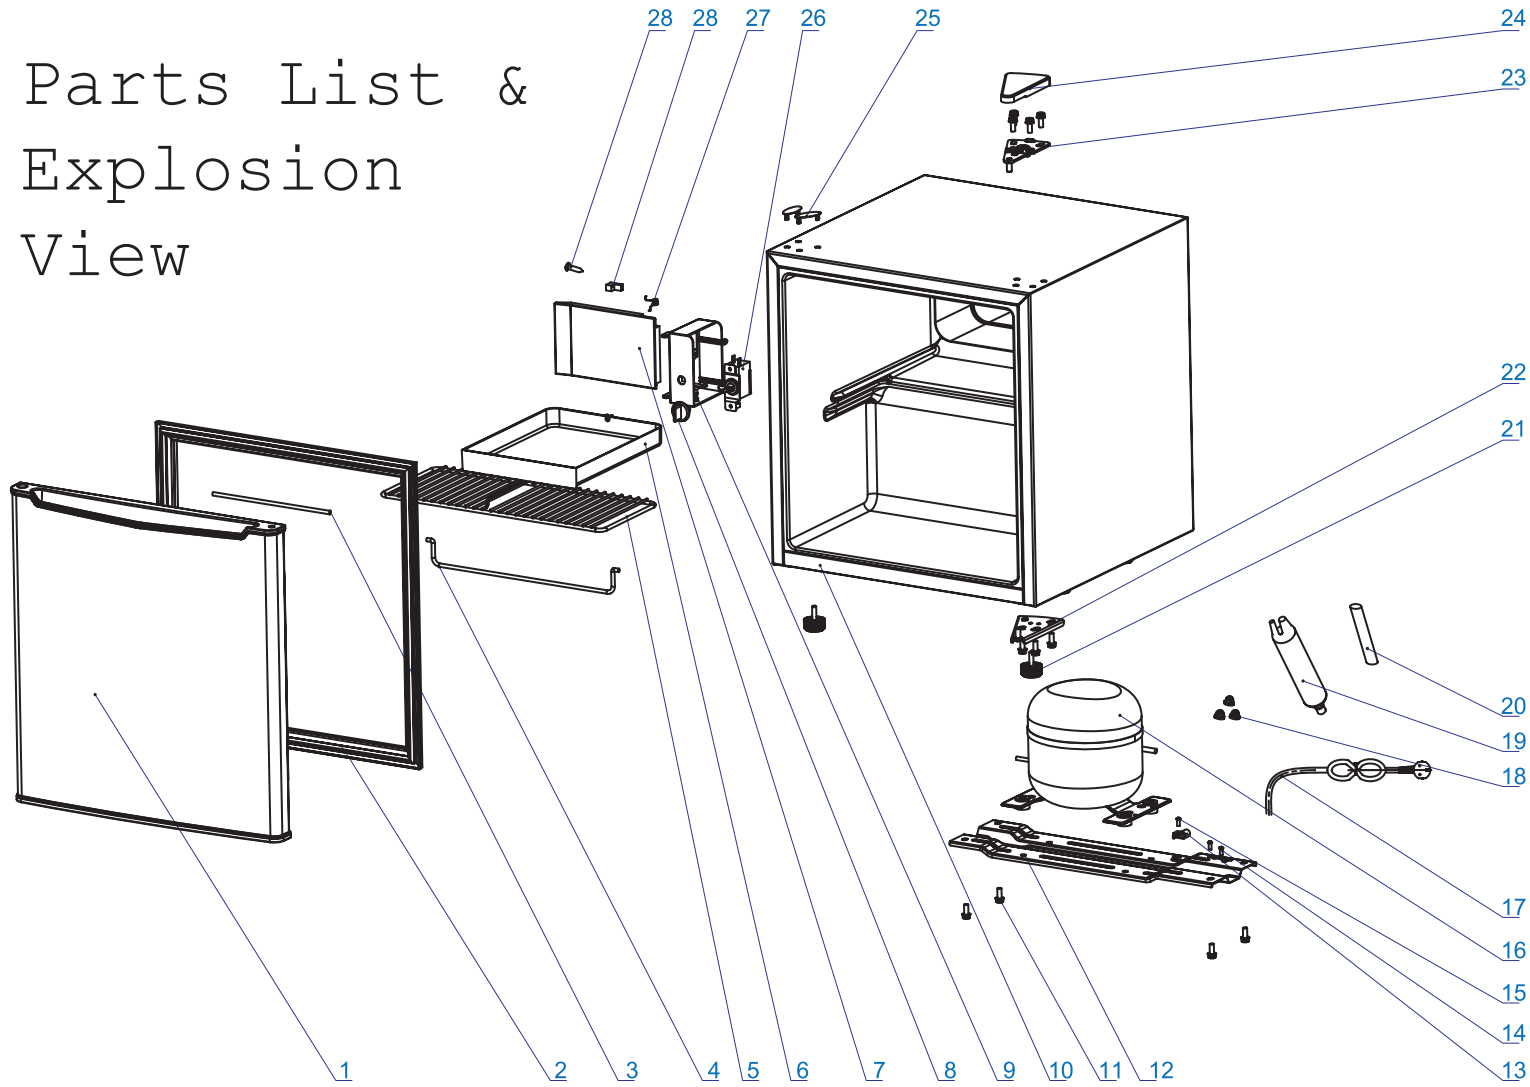

RM1720W

RM1722PS

Parts List & Explosion View

No.	Part Name	QTY
29	Philips Pan Head Self Drilling Screw	1
28	Chiller Door Cushion	1
27	Spring	1
26	Thermostat	1
25	Top Hinge Screw Cap	2
24	Top Hinge Cover	1
23	Top Hinge	1
22	Bottom Hinge	1
21	Adjustable Leg	2
20	Process Tube	1
19	Dryer	1
18	Cable Cap	3
17	Power Cable	1
16	Compressor	1
15	Philips Pan Head Self Drilling Screw	1
14	Philips Pan Head Locknut	2
13	Cable Fixing Piece	1
12	Compressor Support Plate	1
11	Philips Hex Washer Head Self Drilling Screw	11
10	Foamed Cabinet Assy.	1
9	Thermostat Socket	1
8	Temperature Control Knob	1
7	Chiller Door	1
6	Drip Tray	1
5	Wire Shelf	1
4	Door Bar (Full length)	1
3	Door Bar (Half length)	1
2	Door Gasket	1
1	Foamed Door Assy.	1