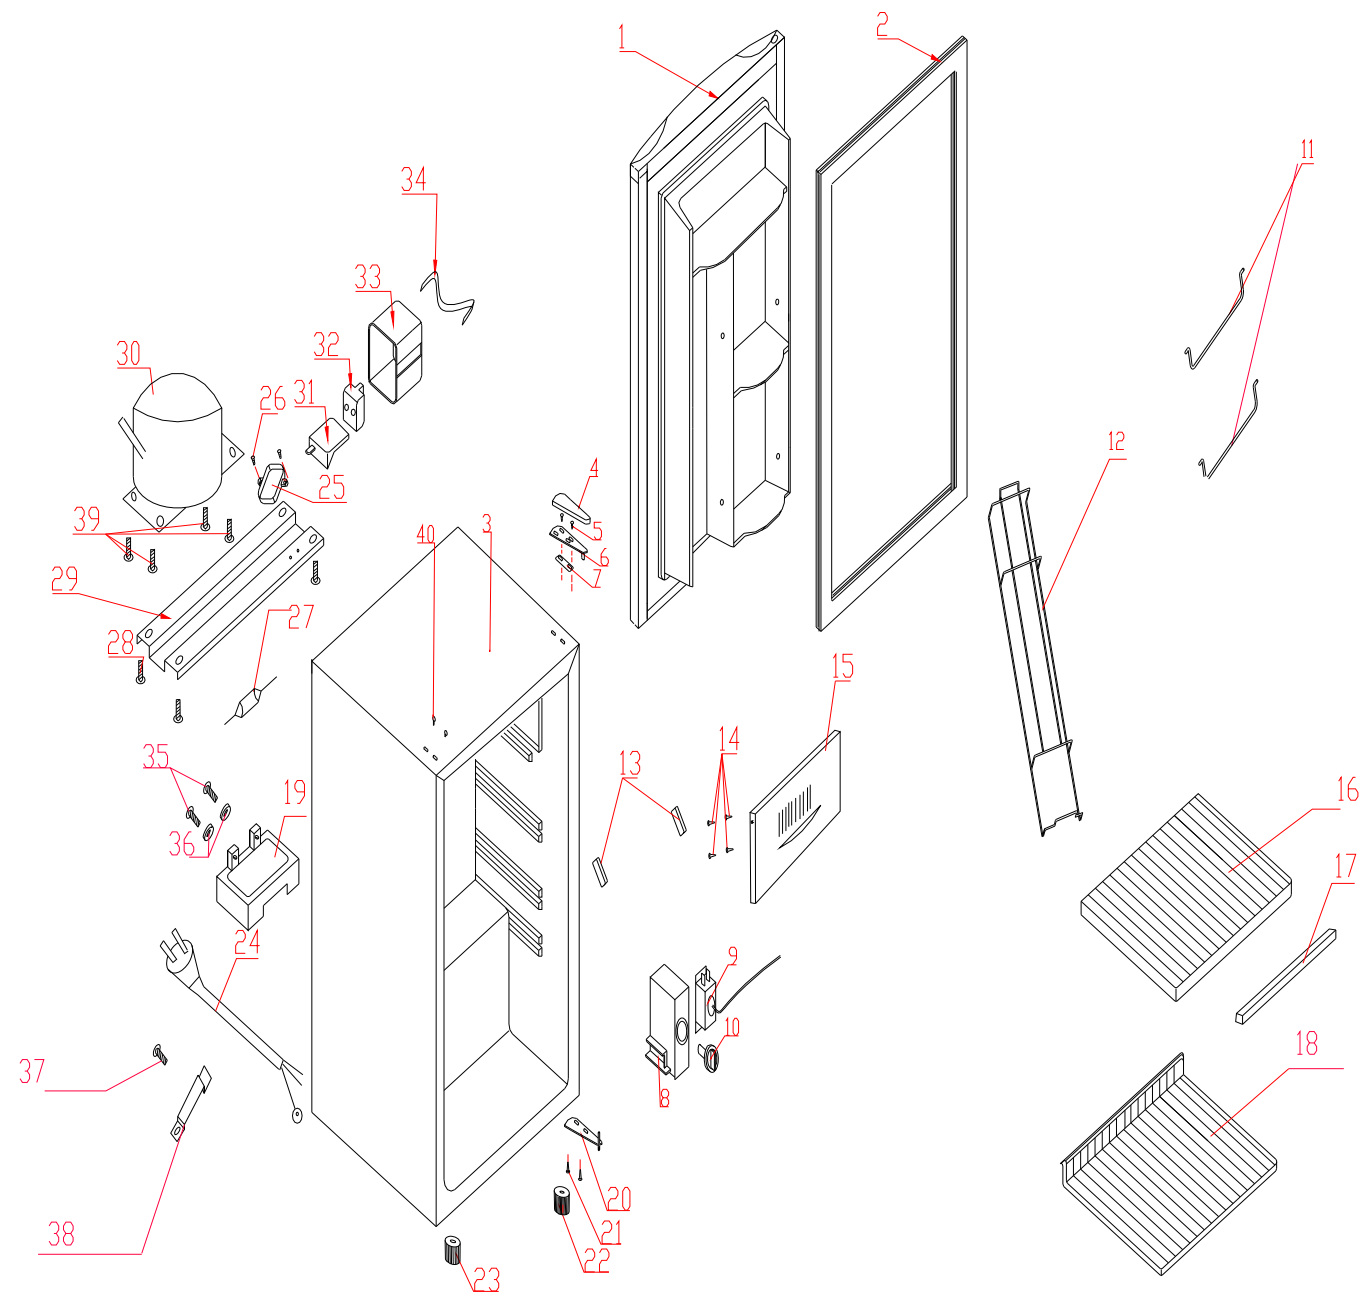

BC-130(RM4401W/RM4402B/RM4489SS) EXPLODED VIEWS

BC-130(RM4401W/RM4402B/RM4489SS) EXPLODED VIEWS

(RM4401W/RM4402B/RM4489SS)

PART LIST

NO	Parts Number	PART NAME	QTY
1	BC130.2b/W	Foamed Door/RM4401W	1
	BC130.2b/B	Foamed Door/RM4402B	1
	BC130.2b/S	Foamed Door/RM4489SS	1
2	BC48.2-1/BC130	Gasket	1
3	BC126.1.2-2b	Cabinet	1
4	BC48.0-4	Upper Hinge cover	1
5		Self Tapping Screw	2
6	BC48.0.2	Upper Hinge	1
7	BC48.0-5	Paper Washer	1
8	BC48.0-11	Thermostat Box	1
9	BC130.0-9	Thermostat	1
10	BC48.0-7	Thermostat Knob	1
11	BC130.0-20	Bottle Bar	2
12	BC130.0-17a	Curved Soda Can Rack	1
	BC130.0-17b	Flat Soda Can Rack	1
13	BC126.0-6	Freezer Door block	2
14		Screw	4
15	BC126.0.3-1b	Freezer Door	1
16	BC126.0.4	Separated board	1
17	BC126.0.4-3	Board blocks	1
18	BC130.0-5	Shelf	1
19	BC70.0-10	Evaporator Plate	1
20	BC70.0.2	Under Hinge	1
21		Self Tapping Screw	3
22	BC48.0-18	Adjustable Foot	1
23	BC48.0-10	Fixed Leg	1
24	BC48.0.5	Power Supply Cord	1
25	BC48.0-13	Terminal Box	1
26		Self Tapping Screw	2
27	BC48.0.4	Drier	1
28		Self Tapping Screw	4
29	BC130.0-2	Compressor Base	1
30	BC130.0.30	Compressor	1
31	BC130.0.30/1	Overload Protec	1
32	BC130.0.30/2	PTC Starter	1
33	BC130.0.30/3	Relay Cover	1
34	BC130.0.30/4	Relay Band	1
35		Screw	2
36		Button	2
37		Screw	1
38	BC48.0-19	Main Wire Fixation	1
39		Bolt	4
40		Small Button	2