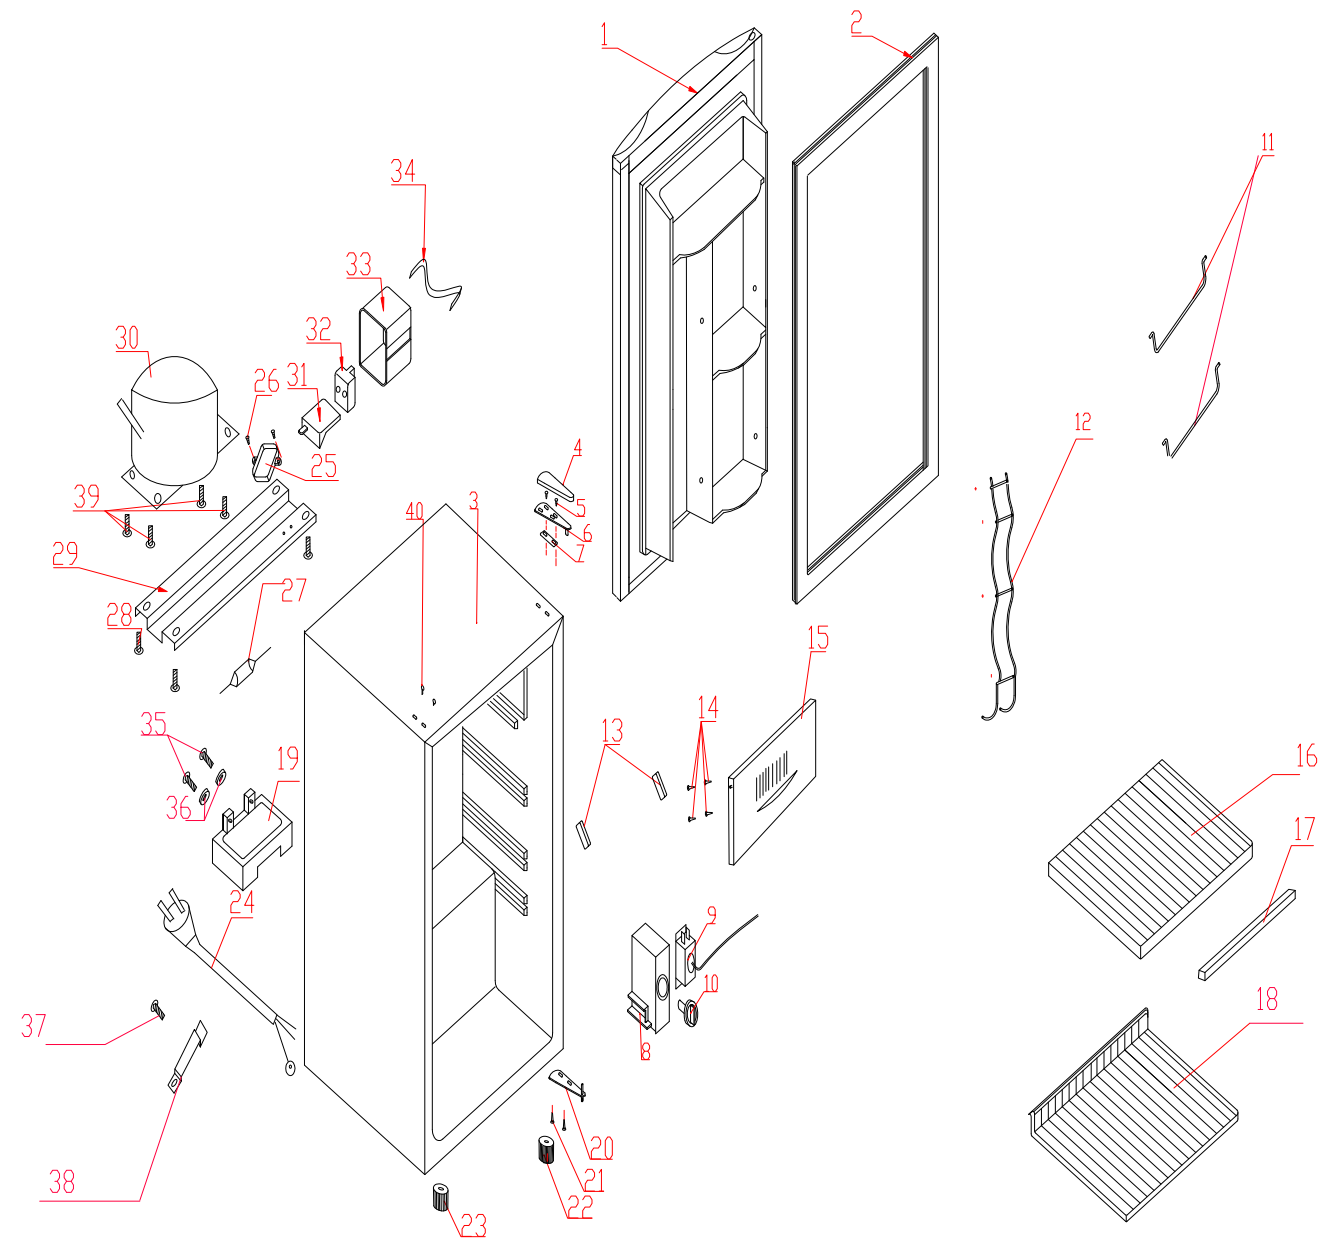

BC-130(RM4401W/RM4402B/RM4489SS) EXPLODED VIEWS

BC-130(RM4401W/RM4402B/RM4489SS) EXPLODED VIEWS

(RM4401W/RM4402B/RM4489SS)

PART LIST

NO	Parts Number	PART NAME	QTY
1	BC130.2b/W	Foamed Door/RM4401W	1
	BC130.2b/B	Foamed Door/RM4402B	1
	BC130.2b/S	Foamed Door/RM4489SS	1
2	BC48.2-1/BC130	Gasket	1
3	BC126.1.2-2b	Cabinet	1
4	BC48.0-4	Upper Hinge cover	1
5		Self Tapping Screw	2
6	BC48.0.2	Upper Hinge	1
7	BC48.0-5	Paper Washer	1
8	BC48.0-11	Thermostat Box	1
9	BC130.0-9	Thermostat	1
10	BC48.0-7	Thermostat Knob	1
11	BC130.0-20	Bottle Bar	2
12	BC130.0-17a	Curved Soda Can Rack	1
	BC130.0-17b	Flat Soda Can Rack	1
13	BC126.0-6	Freezer Door block	2
14		Screw	4
15	BC126.0.3-1b	Freezer Door	1
16	BC126.0.4	Separated board	1
17	BC126.0.4-3	Board blocks	1
18	BC130.0-5	Shelf	1
19	BC70.0-10	Evaporator Plate	1
20	BC70.0.2	Under Hinge	1
21		Self Tapping Screw	3
22	BC48.0-18	Adjustable Foot	1
23	BC48.0-10	Fixed Leg	1
24	BC48.0.5	Power Supply Cord	1
25	BC48.0-13	Terminal Box	1
26		Self Tapping Screw	2
27	BC48.0.4	Drier	1
28		Self Tapping Screw	4
29	BC130.0-2	Compressor Base	1
30	BC130.0.30	Compressor	1
31	BC130.0.30/1	Overload Protec	1
32	BC130.0.30/2	PTC Starter	1
33	BC130.0.30/3	Relay Cover	1
34	BC130.0.30/4	Relay Band	1
35		Screw	2
36		Button	2
37		Screw	1
38	BC48.0-19	Main Wire Fixation	1
39		Bolt	4
40		Small Button	2