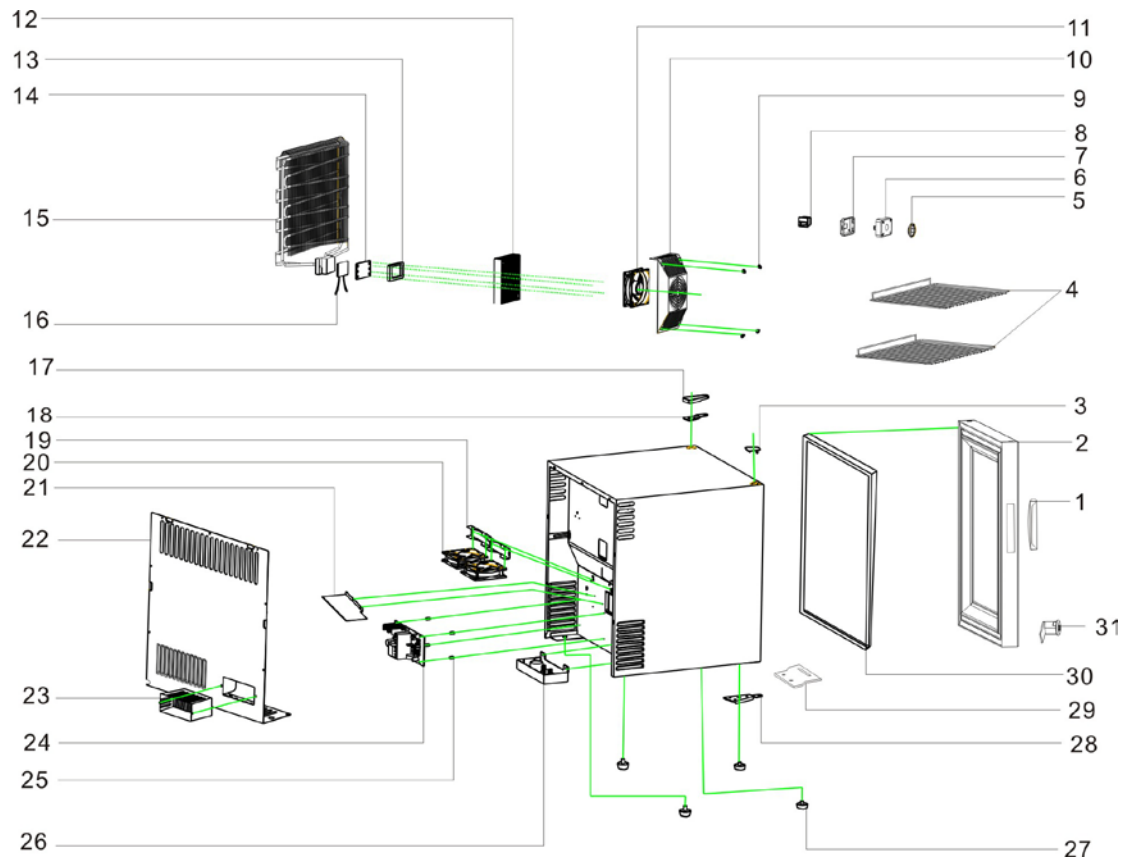

Wine chiller EXPLOSION VIEWS & PARTS LISTS

1.1.1 SBCA017G and SBCA017GL Exploded View

1.2.1 SBCA017G and SBCA017GL Part List

Item	Spare parts Name	Quantity(PCS)
1	Door Handle	1
2	Door	1
3	Flat plastic cover	1
4	Black shelf	2
5	Knob	1
6	Control box cover	1
7	Control box base	1
8	LED light on/off switch	1
9	Cold sink fan decoration small cover	4
10	Cold sink fan cover	1
11	Cold sink fan	1
12	Aluminum cooling sink	1
13	EVA liner	1
14	Aluminum cooling sheet	1
15	Heat pipe	1
16	Cooling module	1
17	Upper hinge cover	1
18	Upper hinge	1
19	Heat sink fan bracket	2
20	Heat sink fan	2
21	Breakwater	1
22	Back cover	1
23	Power cord storage box	1
24	PCB	1
25	PCB holder	4
26	Water drip tray	1
27	Leveling legs	4
28	Bottom hinge	1
29	Lock bracket(SBCA017GL only)	1
30	Door Gasket	1
31	Lock body(SBCA017GL only)	1