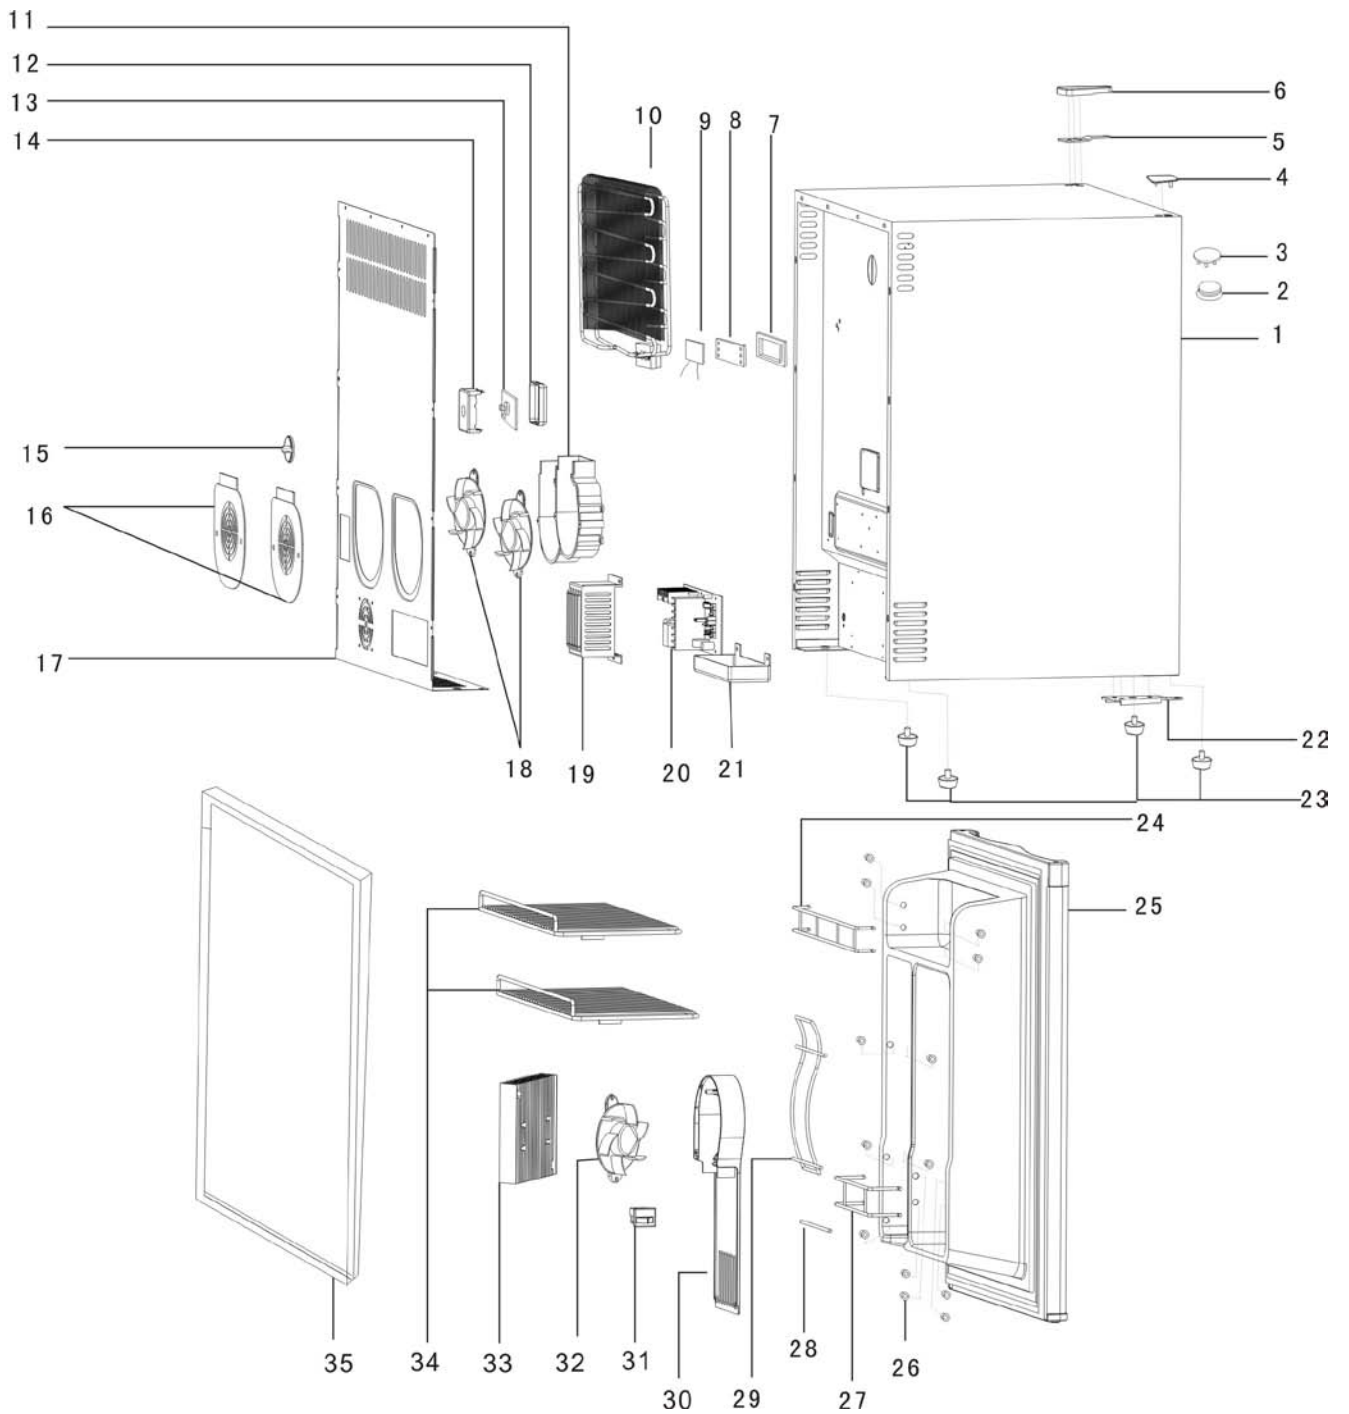

### 1.2.1 SHP2403B Explosion view

### 1.2.2 SHP2403 Parts List

Item	Spare Parts Name	Quantity(PCS)
1	Cabinet	1
2	Light cover	1
3	LED light	1
4	Plastic cover	1
5	Upper hinge	1
6	Upper hinge cover	1
7	EVA liner	1
8	Cooling sheet	1
9	Cooling module	1
10	Heat pipe	1
11	Heat sink fan base	2
12	Control box base	1
13	Control PCB	1
14	Control box cover	2
15	Knob	1
16	Heat sink fan cover	2
17	Back cover	1
18	Heat sink fan	2
19	PCB cover	1
20	PCB	1
21	Water drip tray	1
22	Bottom hinge	1
23	Leveling legs	4
24	Big door rack	1
25	Door	1
26	Door rack holder	14
27	Beer dispenser rack	1
28	Straight Beer dispenser bracket	1
29	"S" shape Beer dispenser bracket	1
30	Cold sink fan cover	1
31	On and off switch	1
32	Cold sink fan	1
33	Aluminum cooling block	1
34	Shelf	2
35	Gasket	1