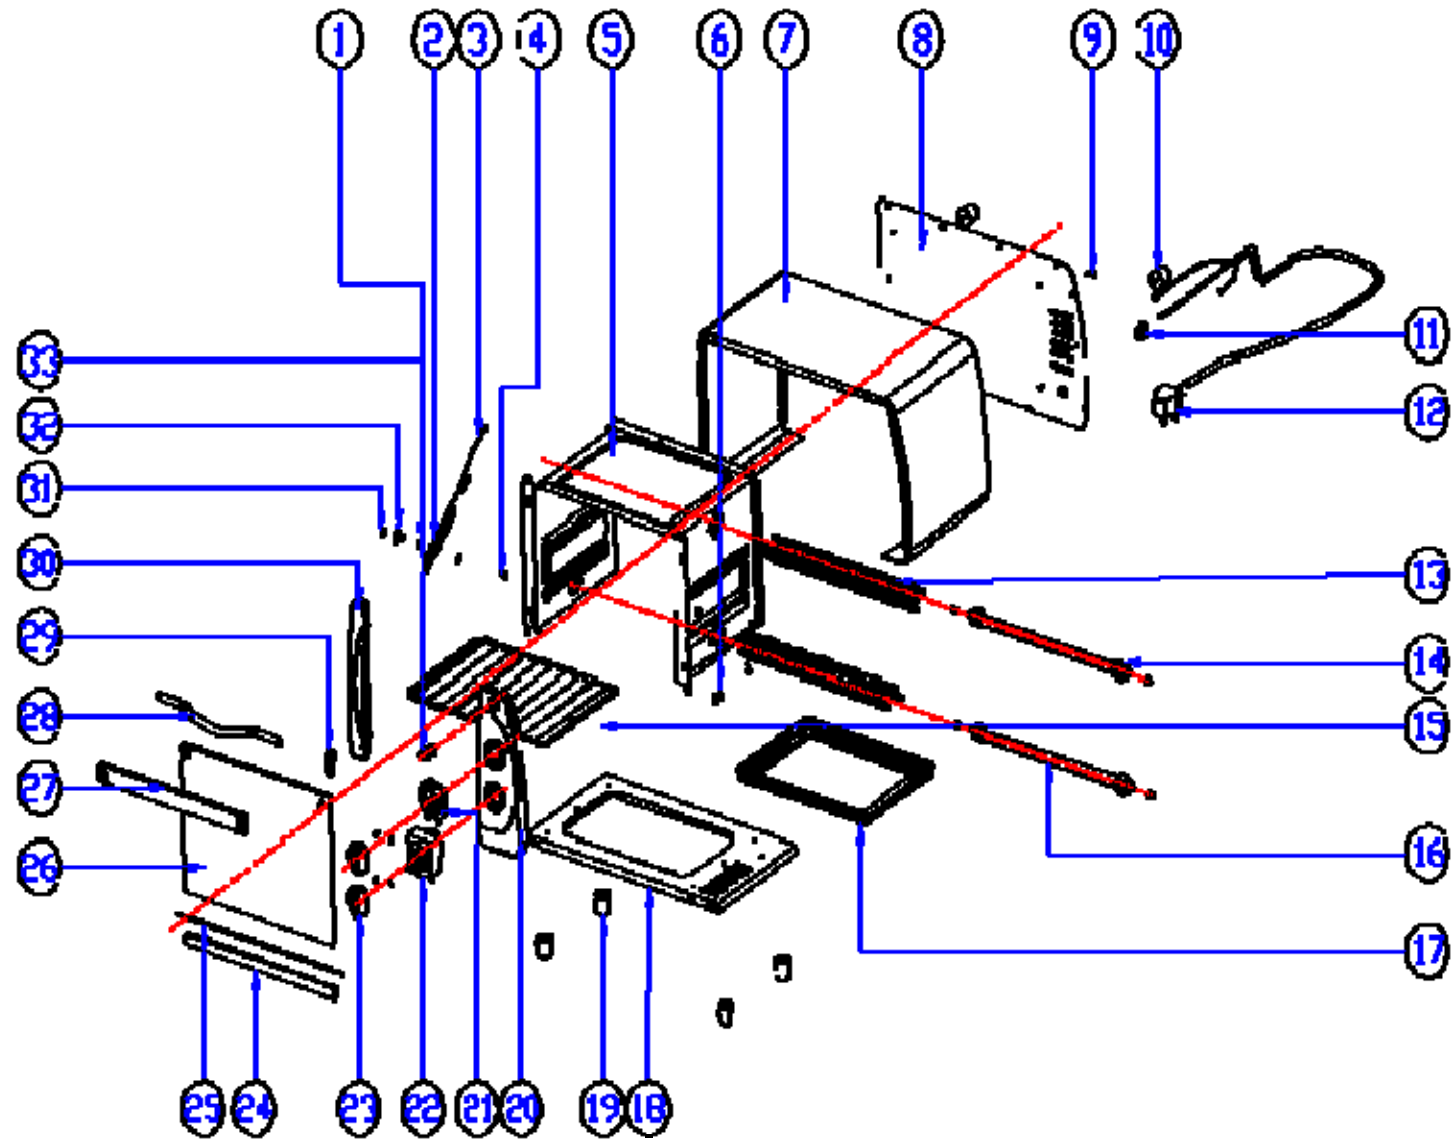

# T-9 Exploded View

### T-9 Parts List

No.	Name	Q'ty	No.	Name	Q'ty	No.	Name	Q'ty
1	Indicator Light	1	15	Wire Rack	1	29	Slice	1
2	Door Position Slice	1	16	Heater	2	30	Left Front Plate	1
3	Spring	1	17	Baking Pan	1	31	Screw M4	1
4	Screw M3 x 20	1	18	Bottom Plate	1	32	Slice Shaft	1
5	Interior Cavity	1	19	Leg	4	33	Washer	1
6	Screw	20	20	Control Panel	1			
7	Enclosure	1	21	Function Switch	1			
8	Back Plate	1	22	Timer	1			
9	Rivet	12	23	Knob	1			
10	Stopper	2	24	Door Lower Supporter	1			
11	Cable Clamp	1	25	Door Shaft	1			
12	Power Supply Cord	1	26	Glass	1			
13	Heater Guard	2	27	Door Upper Supporter	1			
14	Ceramic Supporter	2	28	Handle	1			