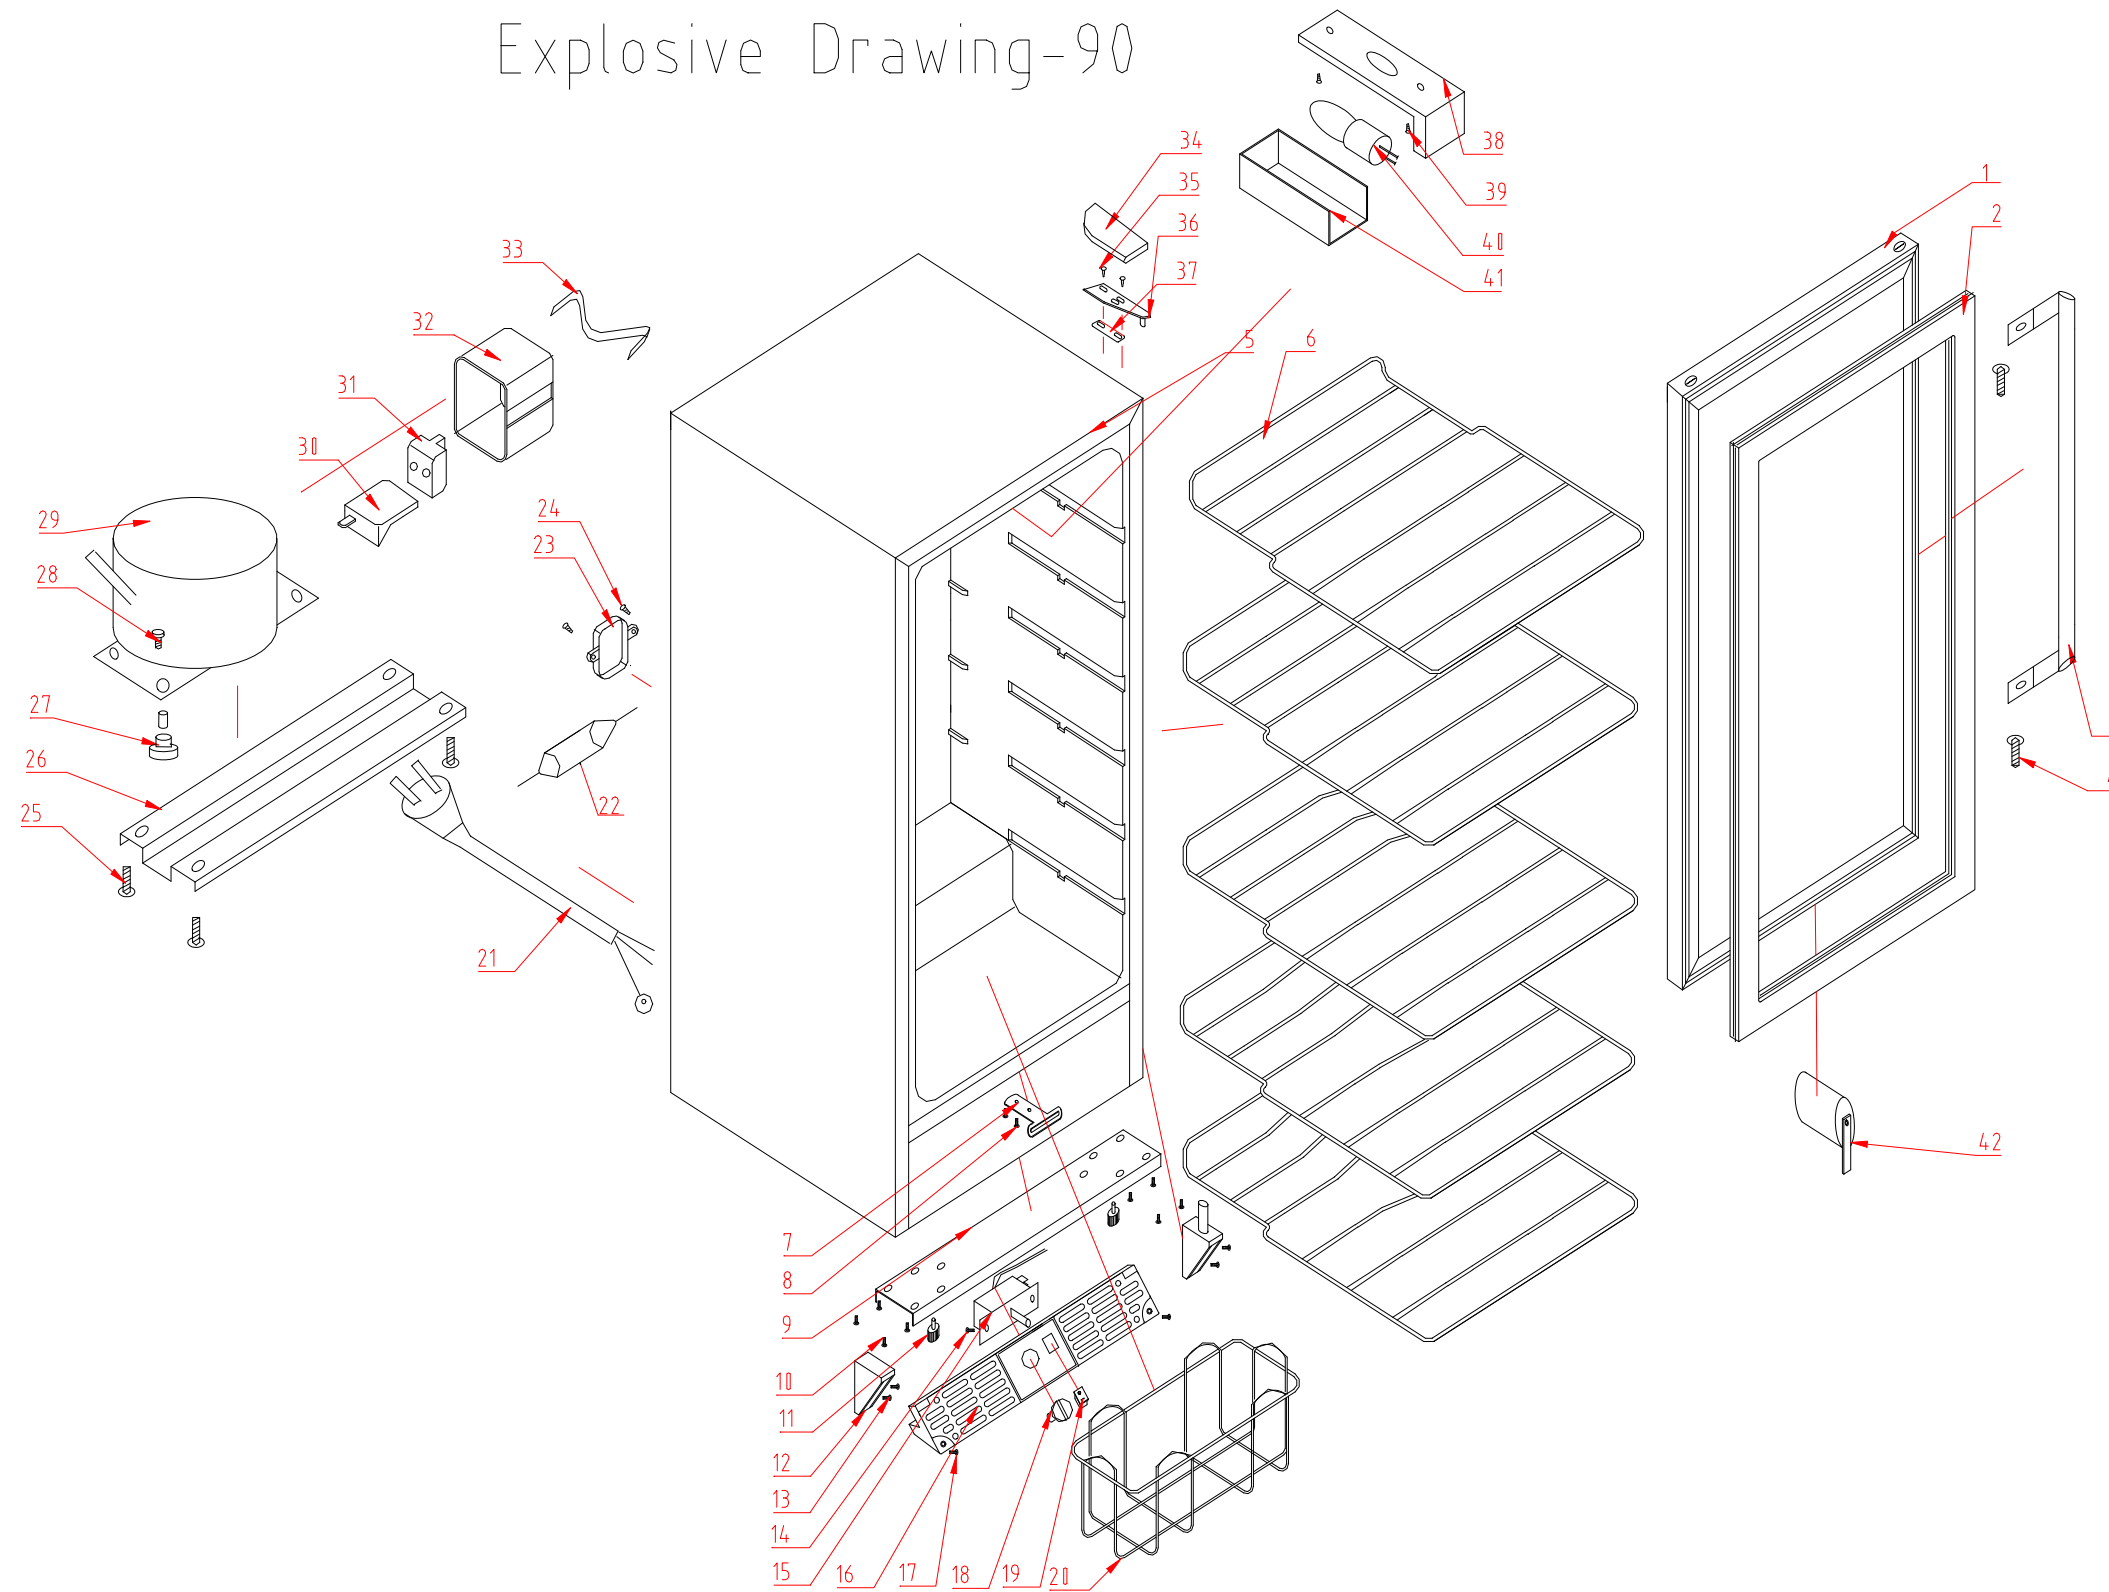

Explosion View of WC3200BG

Explosive Drawing-90

Parts List of WC3200BG

No.	Part Number	Destription
1	B145.7	Glass Door
2	B145.7.3	Gasket
3	B107/WC3200	Door Handle
4		Self -Tapping Screw
5	B145.2	Cabinet
6	B145.0-1	Shelf
7	B107.	Lock block
8		Self-tapping Screw
9	B145.0-2	Front Cabinet Base
10		Self-tapping Screw
11	B102	Adjustable leg
12	B145.2-2	Bottom Hinge
13		Self-tapping Screw
14		Self-tapping Screw
15	B145.2-5	Thermostat
16	B145.1-1	Bottom Grill
17	b115.5	Self-tapping Screw
18	B101.0-1	Thermostat Knob
19	B107	Light Switch
20	B145.8	Bottom Basket
21	B102.1	Power Supply Cord
22	B107.7	Drier
23	B103.8.2-6	Thermostat Enclosure
24		Screw
25		Screw
26	B145.0-3	Compressor Base
27		Grommet
28		Screw
29	B101.2	Compressor
30	B101.2-3	PTC Starter
31	B101.2-4	Overload Protector
32	B101.2-2	Relay Cover
33	B101.2-1	Relay Cover Clip
34	B105.0-1	Upper Hinge Cover
35		Screw
36	B107D.2-1	Upper Hinge
37		Paper Washer
38	B130.0-13	Lamp House Holder
39		Screw
40	B130.0-15	Lamp Holder
41	B130.0-14	Lamp House
42		Lock