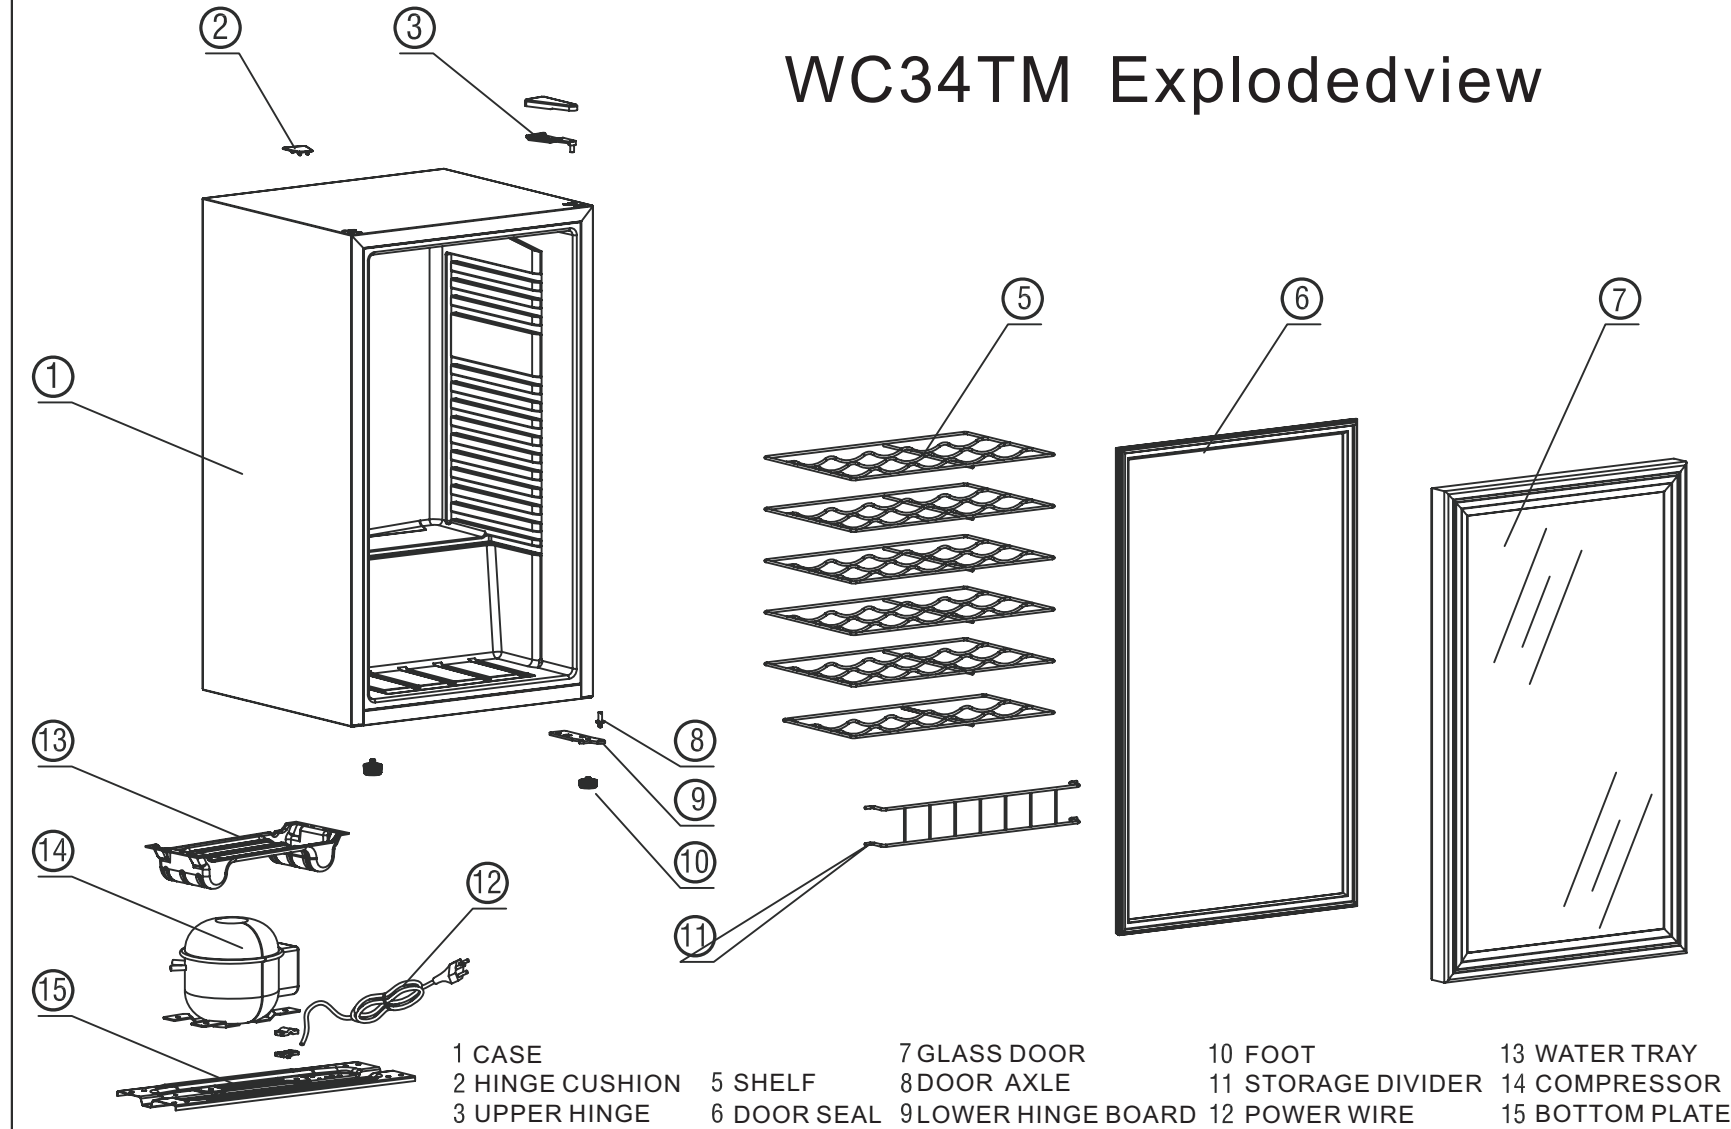

WC34TM Explodedview

WINE COOLER SPARE PARTS LIST OF WC34TM

No.	Name	Material
1	CASE	METAL
2	HINGE CUSHION	
3	UPPER HINGE	CHROME PLATING
5	SHELF	CHROME PLATING
6	DOOR SEAL	
7	GLASS DOOR	GLASS
8	DOOR AXLE	
9	LOWER HINGE BOARD	
10	FOOT	
11	STORAGE DIVIDER	CHROME PLATING
12	POWER WIRE	
13	WATER TRAY	
14	COMPRESSOR	
15	BOTTOM PLATE	