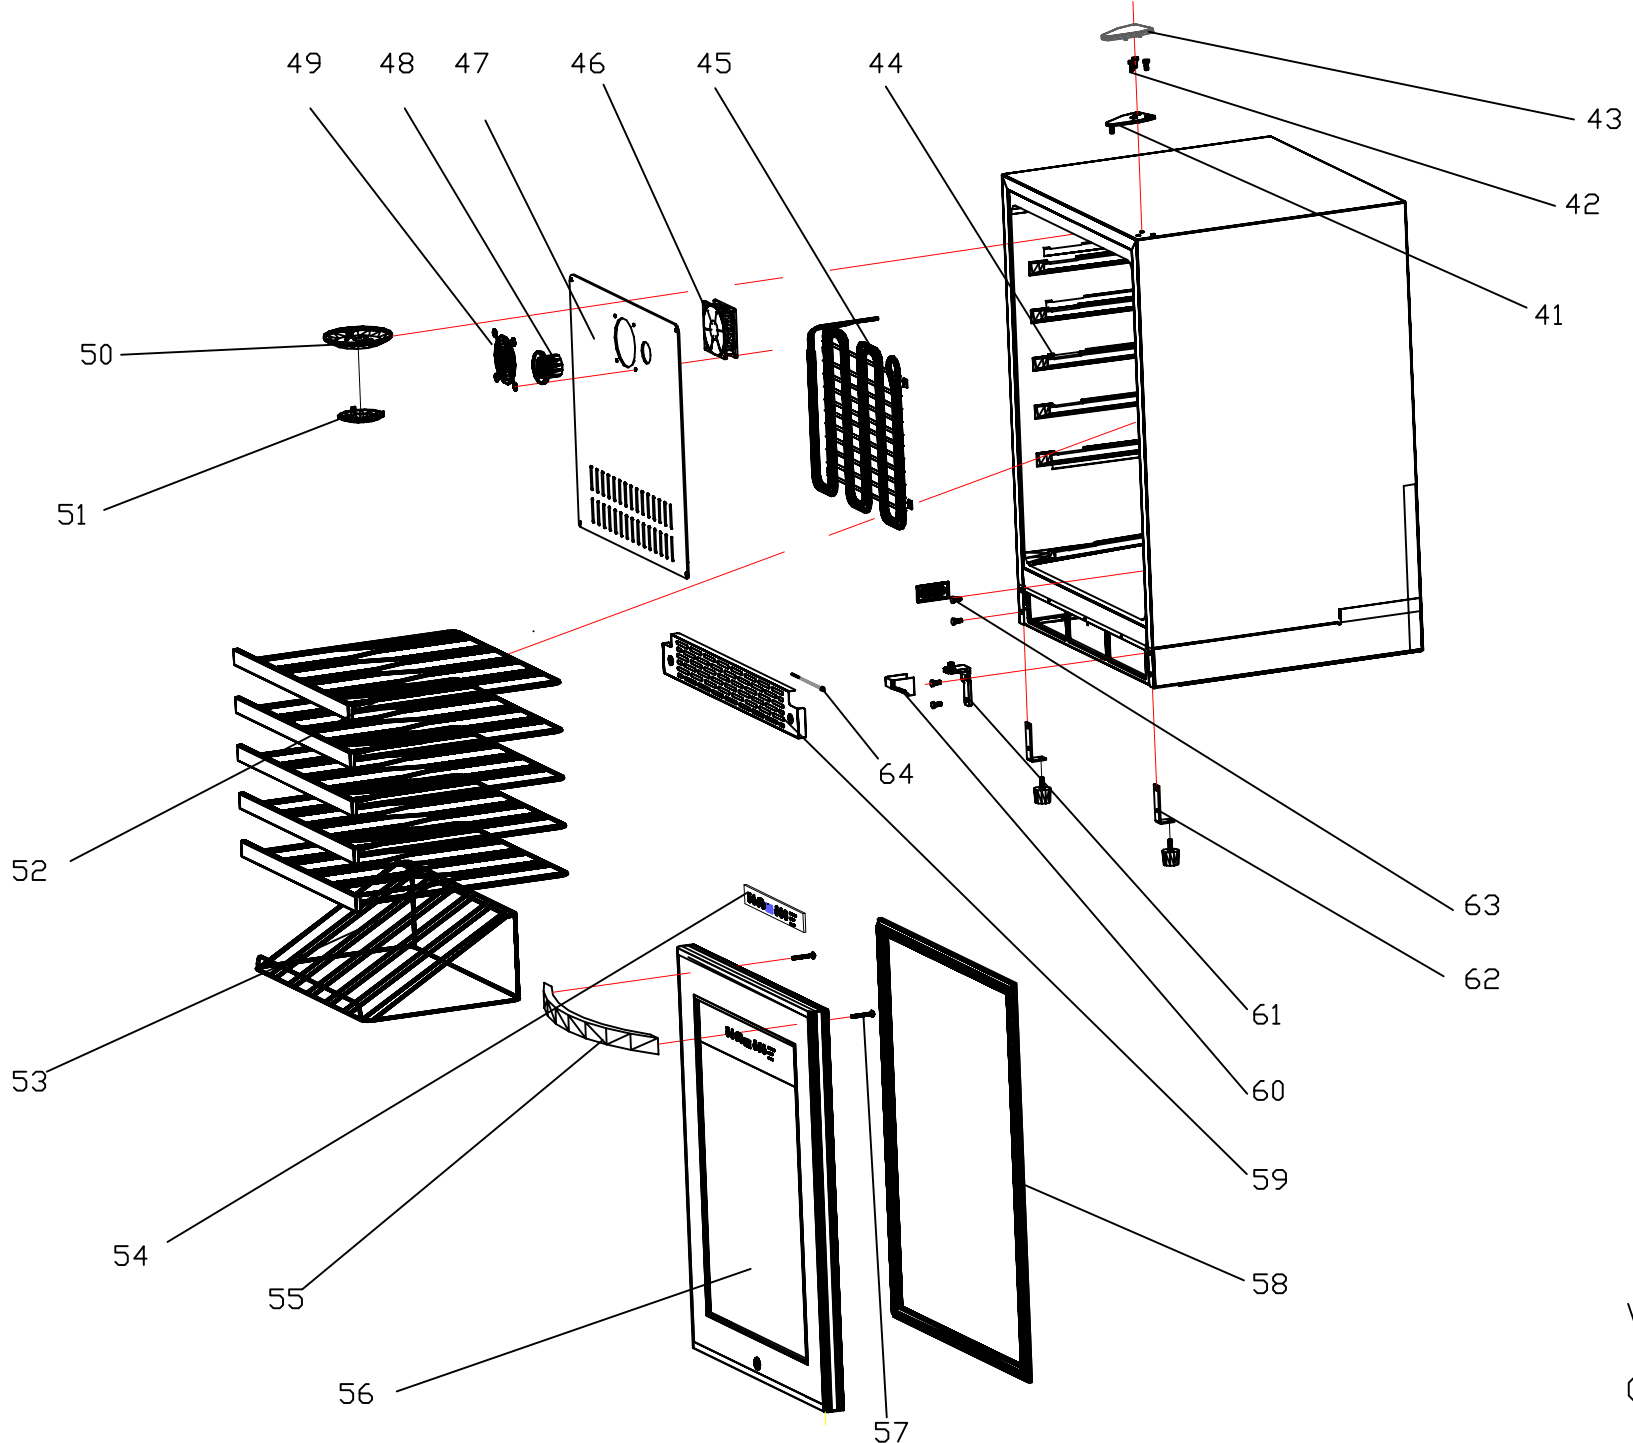

WR165ISS
 (WCR4600S)

WR165ISS
 (WCR4600S)

WCR4600S PART LIST

No	Part name	Qty	Part #
2	Capillary	1	WR165ISS002
6	PCB Board	1	WR165ISS003-D
8	Circlip	1	WR150ITT008
9	Compressor Circuit Cover	1	WR150ITT009
11	PTC Starter	1	WR150ITT010
12	Overload Protector	1	WR150ITT011
13	Leveling Feet	4	WR150ITT013
18	Compressor	1	WR150ITT018
27	Power supply	1	WR150ITT027
29	Fan Motor	1	WR150ITT029
30	Compressor Grille	1	WR150ITT030
32	Dry filter	1	WR150ITT032
35	Condenser	1	WR150ITT035
36	Fan	1	WR150ITT036
43	Upper Hinge Cover	2	WR150ITT045
45	Evaporator	1	WR165ISS007
46	DC fan	1	WR150ITT048
48	Carbon Filter	1	WR150ITT050
49	DC fan Cover	1	WR150ITT051
50	Light Base	1	WR150ITT052
51	Light Cover	1	WR150ITT053
52	Wine shelf	5	WR165ISS022
53	Inclined shelf	1	WR165ISS023
54	Control Panel	1	WR165ISS011-C
55	Handle	1	WR165ISS012-B
56	Door	1	WR165ISS013-D
58	Door Gasket	1	WR165ISS014
59	Bottom Grille	1	WR165ISS015-B
60	Lower Hinge Cover	1	WR150ITT066
63	Temperature sensor cover	1	WR150ITT069
64	magnetic light switch	1	WR165ISS019