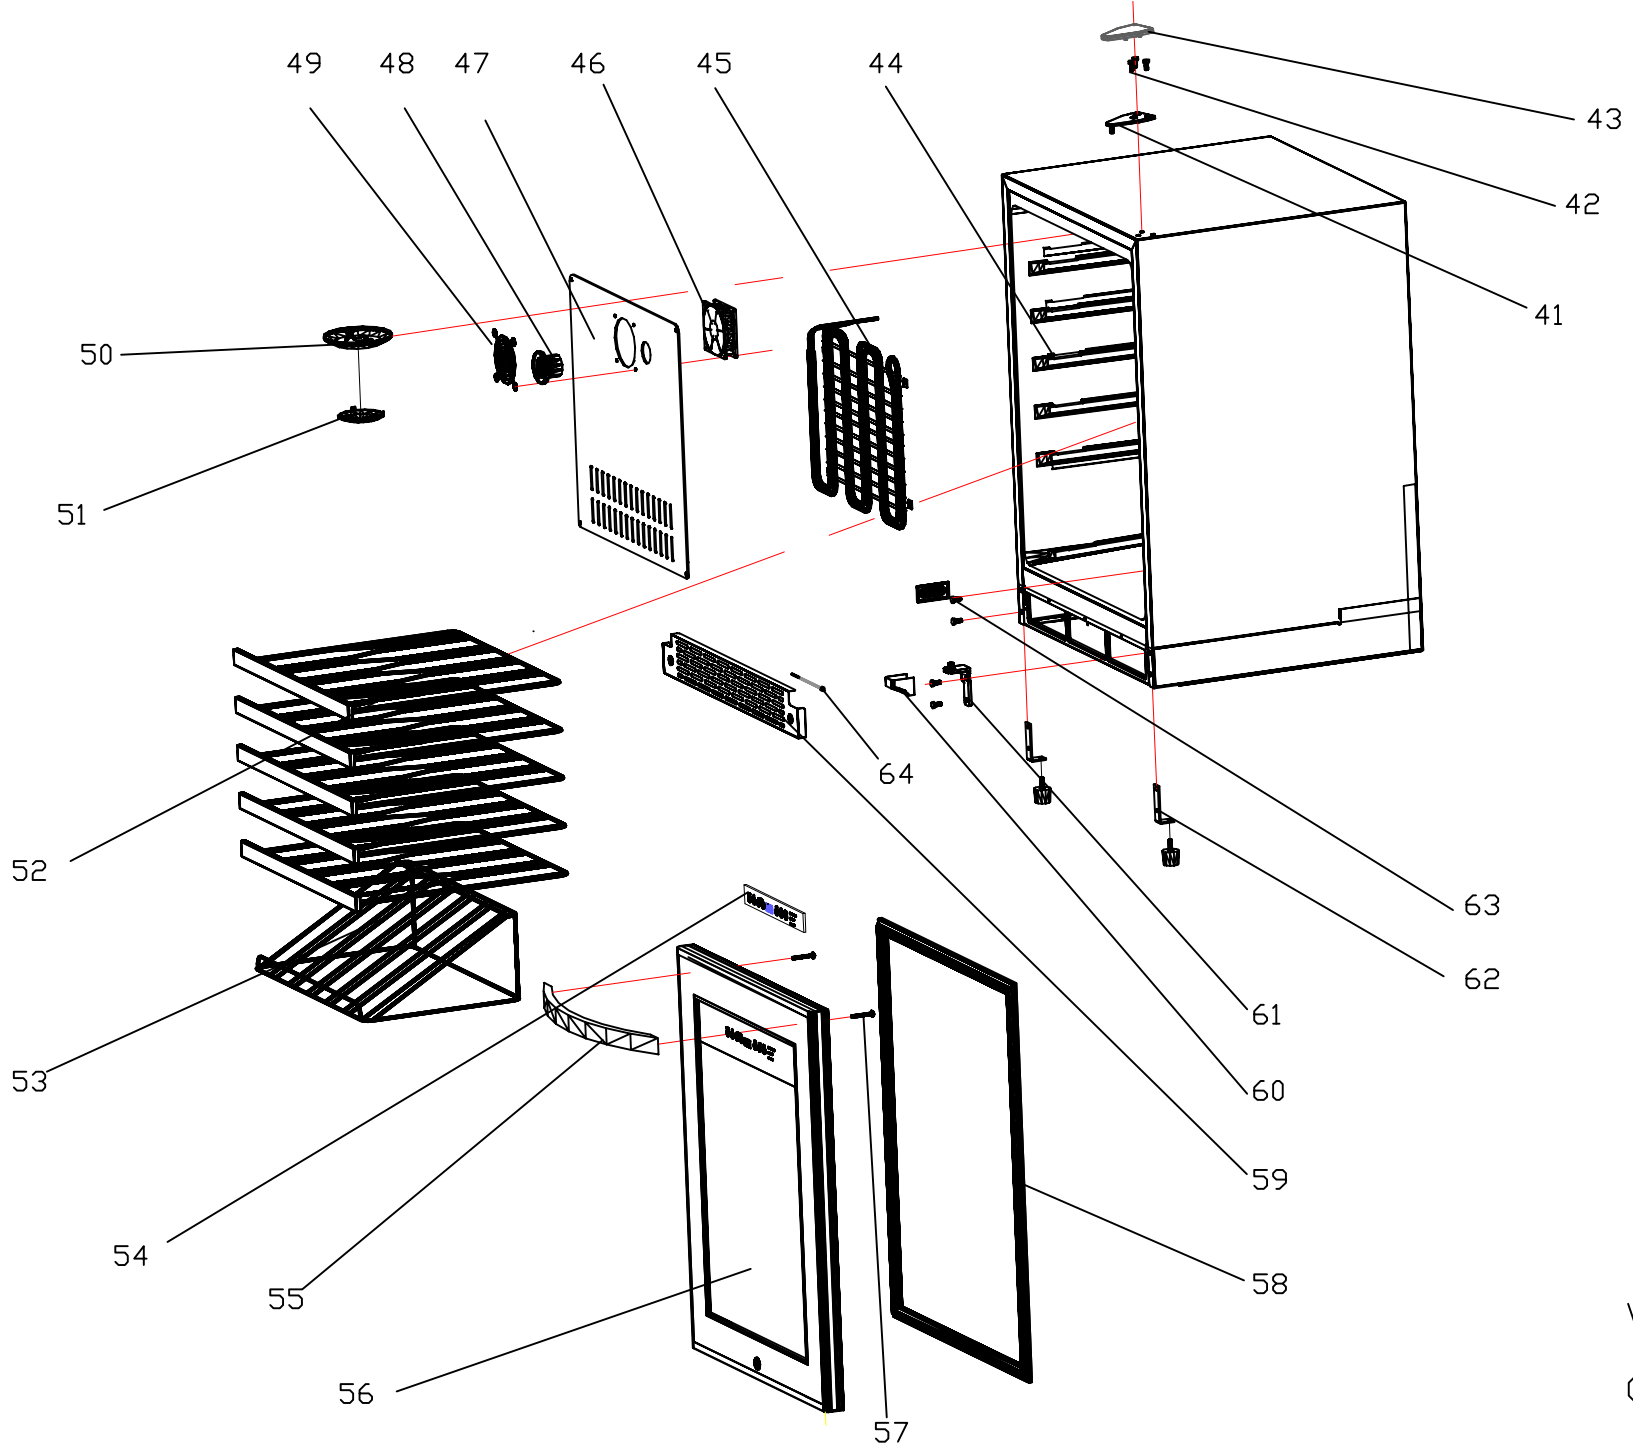

WR165ISS  
 (WCR4600S)

WR165ISS  
(WCR4600S)

## WCR4600S PART LIST

No	Part name	Qty	Part #
2	Capillary	1	WR165ISS002
6	PCB Board	1	WR165ISS003-D
8	Circlip	1	WR150ITT008
9	Compressor Circuit Cover	1	WR150ITT009
11	PTC Starter	1	WR150ITT010
12	Overload Protector	1	WR150ITT011
13	Leveling Feet	4	WR150ITT013
18	Compressor	1	WR150ITT018
27	Power supply	1	WR150ITT027
29	Fan Motor	1	WR150ITT029
30	Compressor Grille	1	WR150ITT030
32	Dry filter	1	WR150ITT032
35	Condenser	1	WR150ITT035
36	Fan	1	WR150ITT036
43	Upper Hinge Cover	2	WR150ITT045
45	Evaporator	1	WR165ISS007
46	DC fan	1	WR150ITT048
48	Carbon Filter	1	WR150ITT050
49	DC fan Cover	1	WR150ITT051
50	Light Base	1	WR150ITT052
51	Light Cover	1	WR150ITT053
52	Wine shelf	5	WR165ISS022
53	Inclined shelf	1	WR165ISS023
54	Control Panel	1	WR165ISS011-C
55	Handle	1	WR165ISS012-B
56	Door	1	WR165ISS013-D
58	Door Gasket	1	WR165ISS014
59	Bottom Grille	1	WR165ISS015-B
60	Lower Hinge Cover	1	WR150ITT066
63	Temperature sensor cover	1	WR150ITT069
64	magnetic light switch	1	WR165ISS019