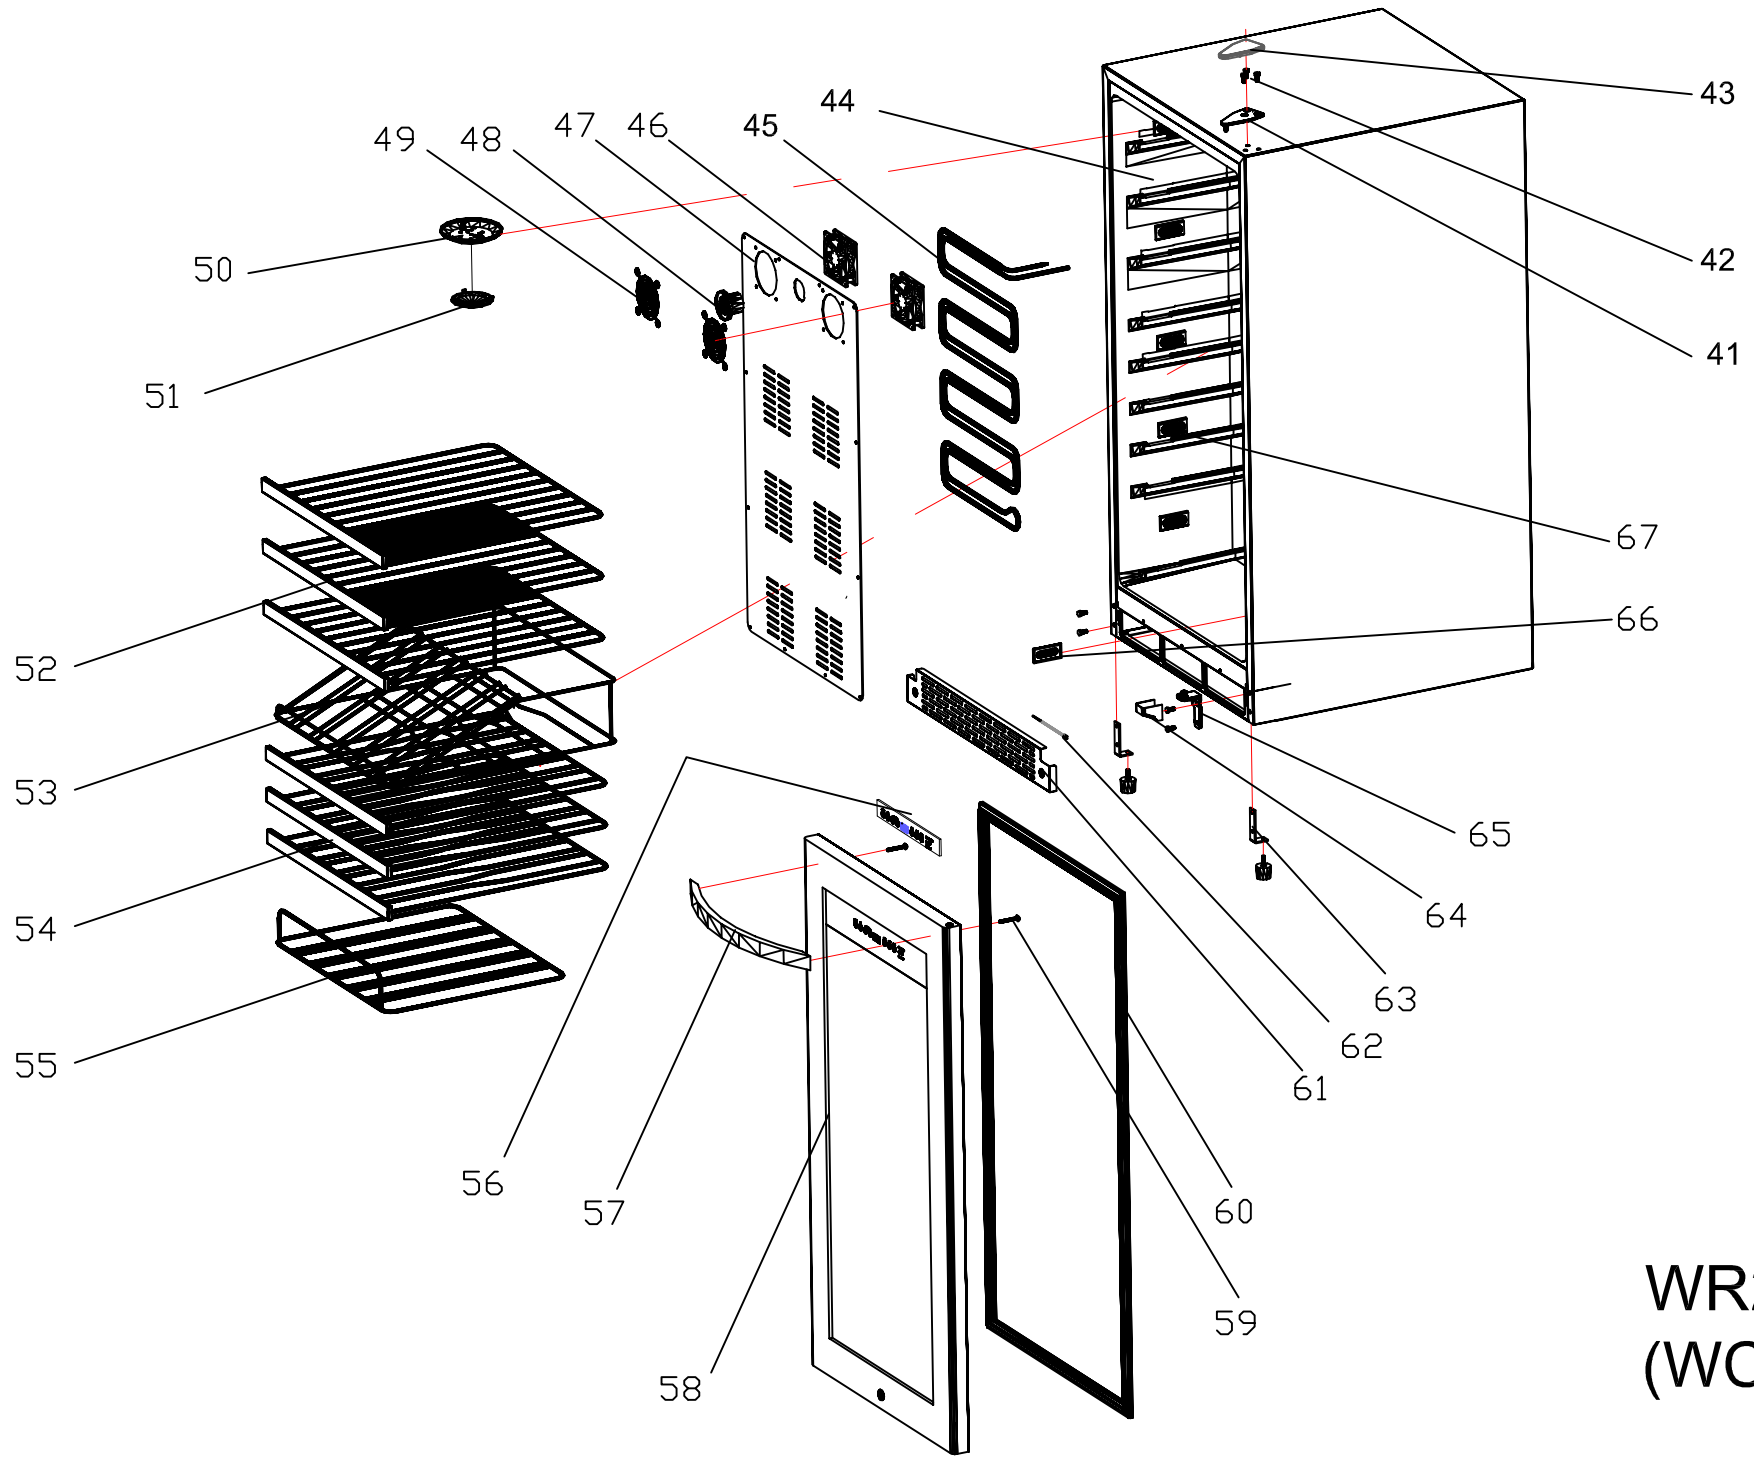

WR270ISS
WCR9000S

WR270ISS
(WCR9000S)

270ISS(WCR9000S)PART LIST

No	Part name	Qty	Part#
2	Capillary	1	WR165ISS002
6	PCB Board	1	WR165ISS003-D
8	Circlip	1	WR150ITT008
9	Compressor Circuit Cover	1	WR150ITT009
10	PTC Starter	1	WR150ITT010
11	Overload Protector	1	WR150ITT011
13	Leveling Feet	4	WR150ITT013
18	Compressor	1	WR150ITT018
27	Power supply	1	WR150ITT027
29	Fan Motor	1	WR150ITT029
30	Compressor Grille	1	WR150ITT030
32	Dry filter	1	WR150ITT032
35	Condenser	1	WR150ITT035
36	Fan	1	WR150ITT036
43	Upper Hinge Cover	1	WR150ITT045
45	Evaporator	1	WR270ISS005
46	DC fan	2	WR150ITT048
48	Carbon Filter	1	WR150ITT050
49	DC fan Cover	2	WR150ITT051
50	Light Base	1	WR150ITT052
51	Light Cover	1	WR150ITT053
52	Wine Bottle Shelves (10 Bottles)	3	WR270ISS007
53	Inclined Shelf (16 Bottles)	1	WR270ISS008
54	Wine Bottle Shelves (11 Bottles)	3	WR270ISS009
55	Bottom Shelf (11 Bottles)	1	WR270ISS010
56	Control Panel	1	WR165ISS011-C
57	Handle	1	WR165ISS012-B
58	Door	1	WR270ISS011
60	Door Gasket	1	WR270ISS012
61	Bottom Grille	1	WR165ISS015-B
62	magnetic light switch	1	WR165ISS019
64	Lower Hinge Cover	1	WR150ITT066
66	Temperature sensor cover	1	WR150ITT069
67	Side light and cover	10	WR270ISS013