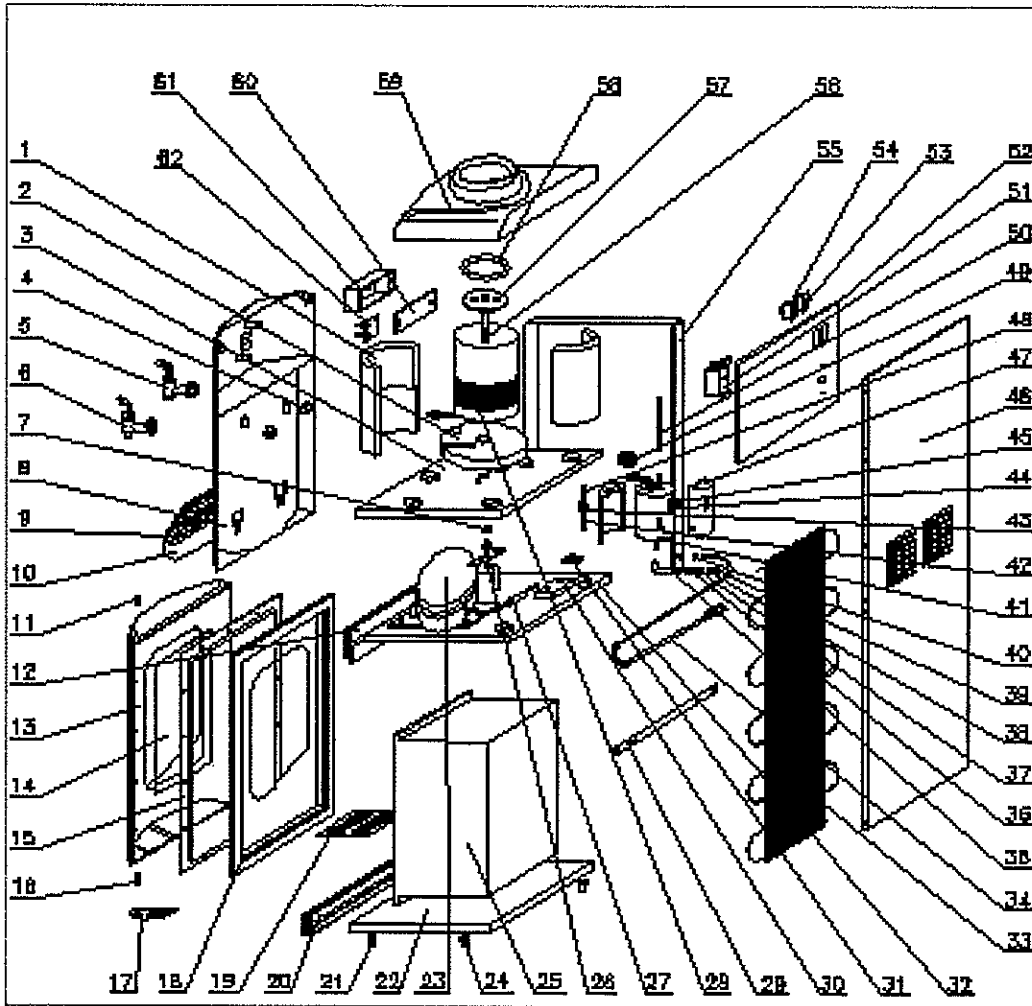

# WHC-59 Parts Breakdown

### WHC-59 Parts List

Serial #	Parts Name	Material	Quantity	Parts Code	Note
1	Cold water thermal insulation foam	Styrofoam	1	T001	UP
2	Cold water thermal insulation cushion	Styrofoam	1	T002	UP
3	Upper horizontal plate	Steel sheet	1	059003	
4	Faucet sealing ring	Silicon	2	T003	UP
5	Hot water faucet with safety guide		1	T004	UP Red
6	Cold water faucet		1	T005	UP Blue
7	Cold water outlet tube sealing ring	Silicon	1	T006	UP
8	Front panel	ABS	1	059008	
9	Water receptacle cover	ABS	1	059009	
10	Water receptacle	ABS	1	059010	
11	II type upper hinge pin	A3	1	059011	
12	Upper convection plate	Steel sheet	1	059012	
13	Door	ABS	1	059013	
14	Door glass	Glass	1	059014	
15	Door sealing gasket		1	059015	
16	II type lower hinge pin	A3	1	059016	
17	Hinge	Steel sheet	1	T009	UP
18	Door liner		1	059018	
19	Shelf	AS	1	059019	
20	Lower convection plate		1	059020	
21	I type adjustable foot	Rubber	2	T010	UP
22	Bottom plate	Steel sheet	1	059022	
23	Compressor HFL11Y-1		1	T012	UP
24	I type fixed foot	Rubber	2	T013	UP
25	Storage cabinet		1	059025	
26	Cold water outlet tube	Stainless steel	1	059026	
27	Dryer filter		1	T014	UP
28	Cold water tank	Stainless steel	1	059028	
29	Convection plate	Steel sheet	4	059029	
30	Wiring junction box		1	T015	UP
31	Power cord clipper I	ABS	1	T016	UP
32	Compressor base	Steel sheet	1	059032	
33	Condenser coil		1	059033	
34	Power cord		1	T017	UP
35	Hot drain tube	Silicon	1	059035	
36	Drain cap	ABS	1	T019	UP
37	Fixing nut for drain tube	ABS	1	T020	UP
38	Sealing ring for drain tube	Silicon	1	T021	UP
39	Sealing nut for drain tube	ABS	1	T022	UP
40	Power cord sleeve	Soft PS	1	T023	UP
41	Hot water tank		1	059041	
42	Hot water tank lower inlet tube	Silicon	1	059042	
43	One-way water inlet valve		1	T024	UP
44	Heating thermostat 88C		1	T025	UP
45	Heat limit thermostat 95C		1	T026	UP
46	Right side panel	Steel sheet	1	059046	
47	Hot water thermal insulation foam	Styrofoam	1	T027	UP
48	Hot water tank upper inlet tube	Silicon	1	059048	