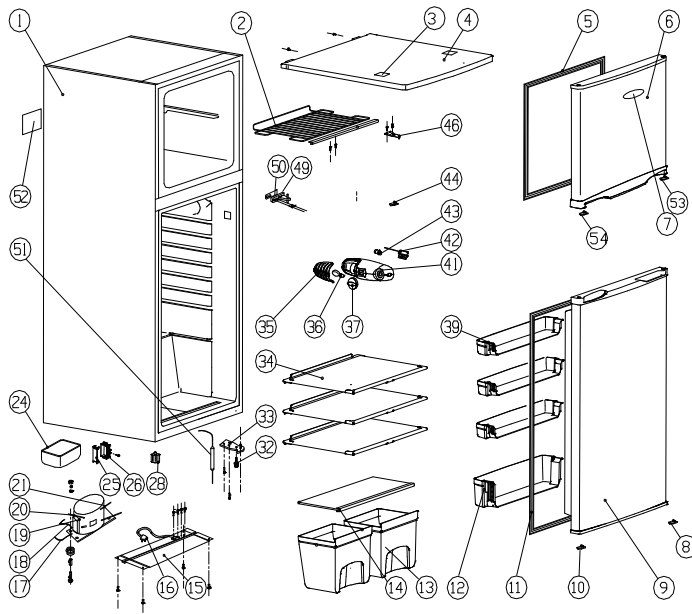

RA7306WT Spare Parts List

No.	Spare Part No.
2	10202086
3	20010088
4	20013230
5	20011683
6	10021804
7	20037823
8	20010021
9	10021118
10	20010384
11	20011686
12A	20014704
13A	20013159
14	10201577
15	10201405
16	20050128
17	20050195
18	20050012
19	20061917
20	20060010
21A	20060046
24	20012807
25	20014438
26	20014437
28	20010035
32	20011696
33	20022150
34	10204050
35	20011051
36B	20050045
37	20010024
39A	20016294
41	20010216
42	20060703
43	20050031
44	20050016
46	20022190
49	20023116
50	20012230
51B	20060086
53	20010068
54	20010371
	20010030

Description of Spare Part
Shelves of freezer chamber
Screw cover for top cover
Top cover
Upper door gasket
Upper door
Trade mark
Lower door right aid-closer
Lower door
Lower door left aid-closer
Lower door gasket
Lower door lower balcony (transparent)
Crisper drawer (transparent)
Cover of crisper drawer
Compressor support base
Supply cord plug
Connecting wire of compressor
Earthing wire of compressor
Compressor(UKT60YAX)
Process tube
Connecting tube (short)
Drain pan
Base of wire box
Wire box
Long adjust leg
Short adjust leg
Lower door hinge assembly
Shelf of refrigerator chamber
Lamp cover
Lamp Bulb (E14,110V)
Thermostat knob
Lower door upper balcony (transparent)
Thermostat cover
Thermostat
Lamp holder (E14)
Door switch
Upper door hinge assembly
Middle hinge
Middle hinge cushion
Drier filter (for R600a)
Right limit block of door
Left limit block of door
Ice cube tray